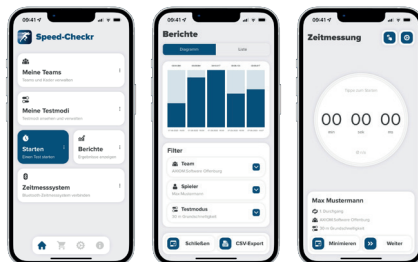

App features:

- Creating and managing teams
- Entering and managing squads
- 4 preset performance tests
- 10 metre test (starting speed)
- 30 metre test (basic speed)
- Agility test
- Dribbling test
- Option to create your own tests
- Running times down to the 1/100 second range
- Professional training documentation
- Analyses and reports (in table and chart form) incl. CSV export