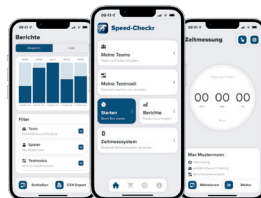

AppStore & GooglePlay

Laden Sie sich im Appstore oder Google Play die App „Speed-Checkr“ auf ihr Smartphone. 14-tägiges Probeabo (gratis) - danach nur 19,99 €/Jahr

Der Onlineshop für den modernen Trainer!

Service-Kontakt:
info@teamSportbedarf.de

TEAMSPORTBEDARF.DE

Trainingsunterlagen24 GmbH, Ramstedter Straße 24, 39326 Zlitzell
www.teamSportbedarf.de

SPEED CHECKR

Performance diagnostics for professional football and amateur coaches

A must-have for trainers and athletes!

The innovative Speed-Checkr app in combination with the Speed-Checkr timing system has become an integral part of many trainers' everyday training programmes. Perfect for use in school and club sports, wherever speed is important. The simple set-up in the shortest possible time and the easy installation and handling speak for themselves and all results can be received wirelessly during training, which is a considerable advantage for direct communication with the athlete. This system emphasises ease of use, reliability and professional training documentation with precise performance data.