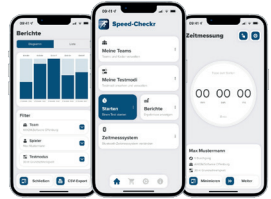

AppStore & GooglePlay

Laden Sie sich im App Store oder bei Google Play die App „Speed-Checkr“ auf ihr Smartphone. Die App funktioniert sowohl für das 1-Gate- als auch für das 2-Gate-System 14-tägiges Probeabo (gratis) - danach nur 19,99 €/Jahr

iOS

Android

Der Onlineshop für den modernen Trainer!

Service-Kontakt:
info@teamsportbedarf.de

TEAMSPORTBEDARF.DE

Trainingsanlagen24 GmbH, Ramstedter Straße 24, 39326 Litzelt
www.teamsportbedarf.de

SPEED CHECKR 2 GATES

Light barrier time measuring system

A must-have for trainers and athletes!

The innovative Speed-Checkr app in combination with the Speed-Checkr timing system has become an integral part of many trainers' everyday training programmes. Perfect for use in school and club sports, wherever speed is important. The simple set-up in the shortest possible time and the easy installation and handling speak for themselves and all results can be received wirelessly during training, which is a considerable advantage for direct communication with the athlete. This system emphasises ease of use, reliability and professional training documentation with precise performance data.