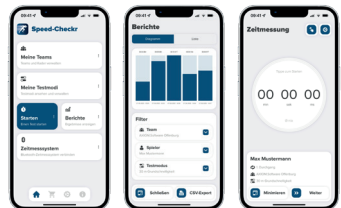

App Store & Google Play

Download the „Speed-Checkr“ app to your smartphone from the App Store or Google Play. The app works for both the 1-gate and the 2-gates system.
14-day trial subscription (free) - then only €19.99/year

iOS

Android

Online shop
for modern coaches

Service-Kontakt:
info@teamsports.com

TEAMSPO RTS.COM

Trainingsunterlagen24 GmbH
Ramstedter Straße 24, D-39326 Zielitz
www.teamsports.com - info@teamsports.com