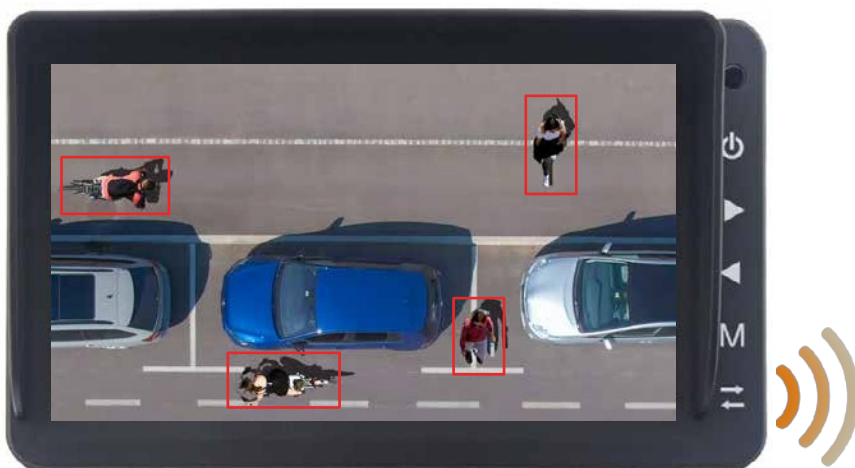

PROFESSIONAL CAMERAS

Turn Angel View® AI turn assist system with person recognition

See and automatic warning

This **Turn Angel View®** camera from Car Guard Systems can recognise people in real time, distinguish them from other obstacles such as parked cars, trees or lampposts and reliably warn the driver with an accelerating sound sequence on the monitor. The driver can choose up to what speed (0-40 km/h) in a freely definable range to be warned in order to avoid unnecessary alerts. The external **GPS aerial** ensures safety.

A unique feature is an additional **inertial navigation system**, a 3D measurement system with several acceleration and angular rate sensors, in case GPS reception is temporarily inadequate due to weather conditions or high-rise buildings. By connecting a **steering angle sensor** and/or the **indicators**, the warning can also be given only when turning, e.g. when crossing cycle paths.

- Without this system, people can only be recognised by chance or too late due to blind .
- The size of the freely definable detection zone can be selected in the visual display mode
- Recognised persons are displayed in a coloured frame on the screen (can be switched on/off)
- Volume, alarm tone and alarm duration are freely selectable
- Detection range adjustable between 0.5 and 15 metres wide and 20 metres long (180° horizontal and 40° vertical)
- Detection sensitivity adjustable in 3 stages, pause between alarm triggers is freely selectable
- Quick and easy configuration via smartphone
- Device configuration can be easily transferred to the cameras of other vehicles by exporting to smartphone
- Certified according to UNECE R159, anti-vibration certification: ISO 16750-3 (15 G)
- Operating temperature between -25 and+ 75°C, maximum water resistance IP69K
- Also includes all functions of the Rear Angel View® AI camera
- As the monitor has 3 camera inputs, the system can be expanded with front and rear view cameras