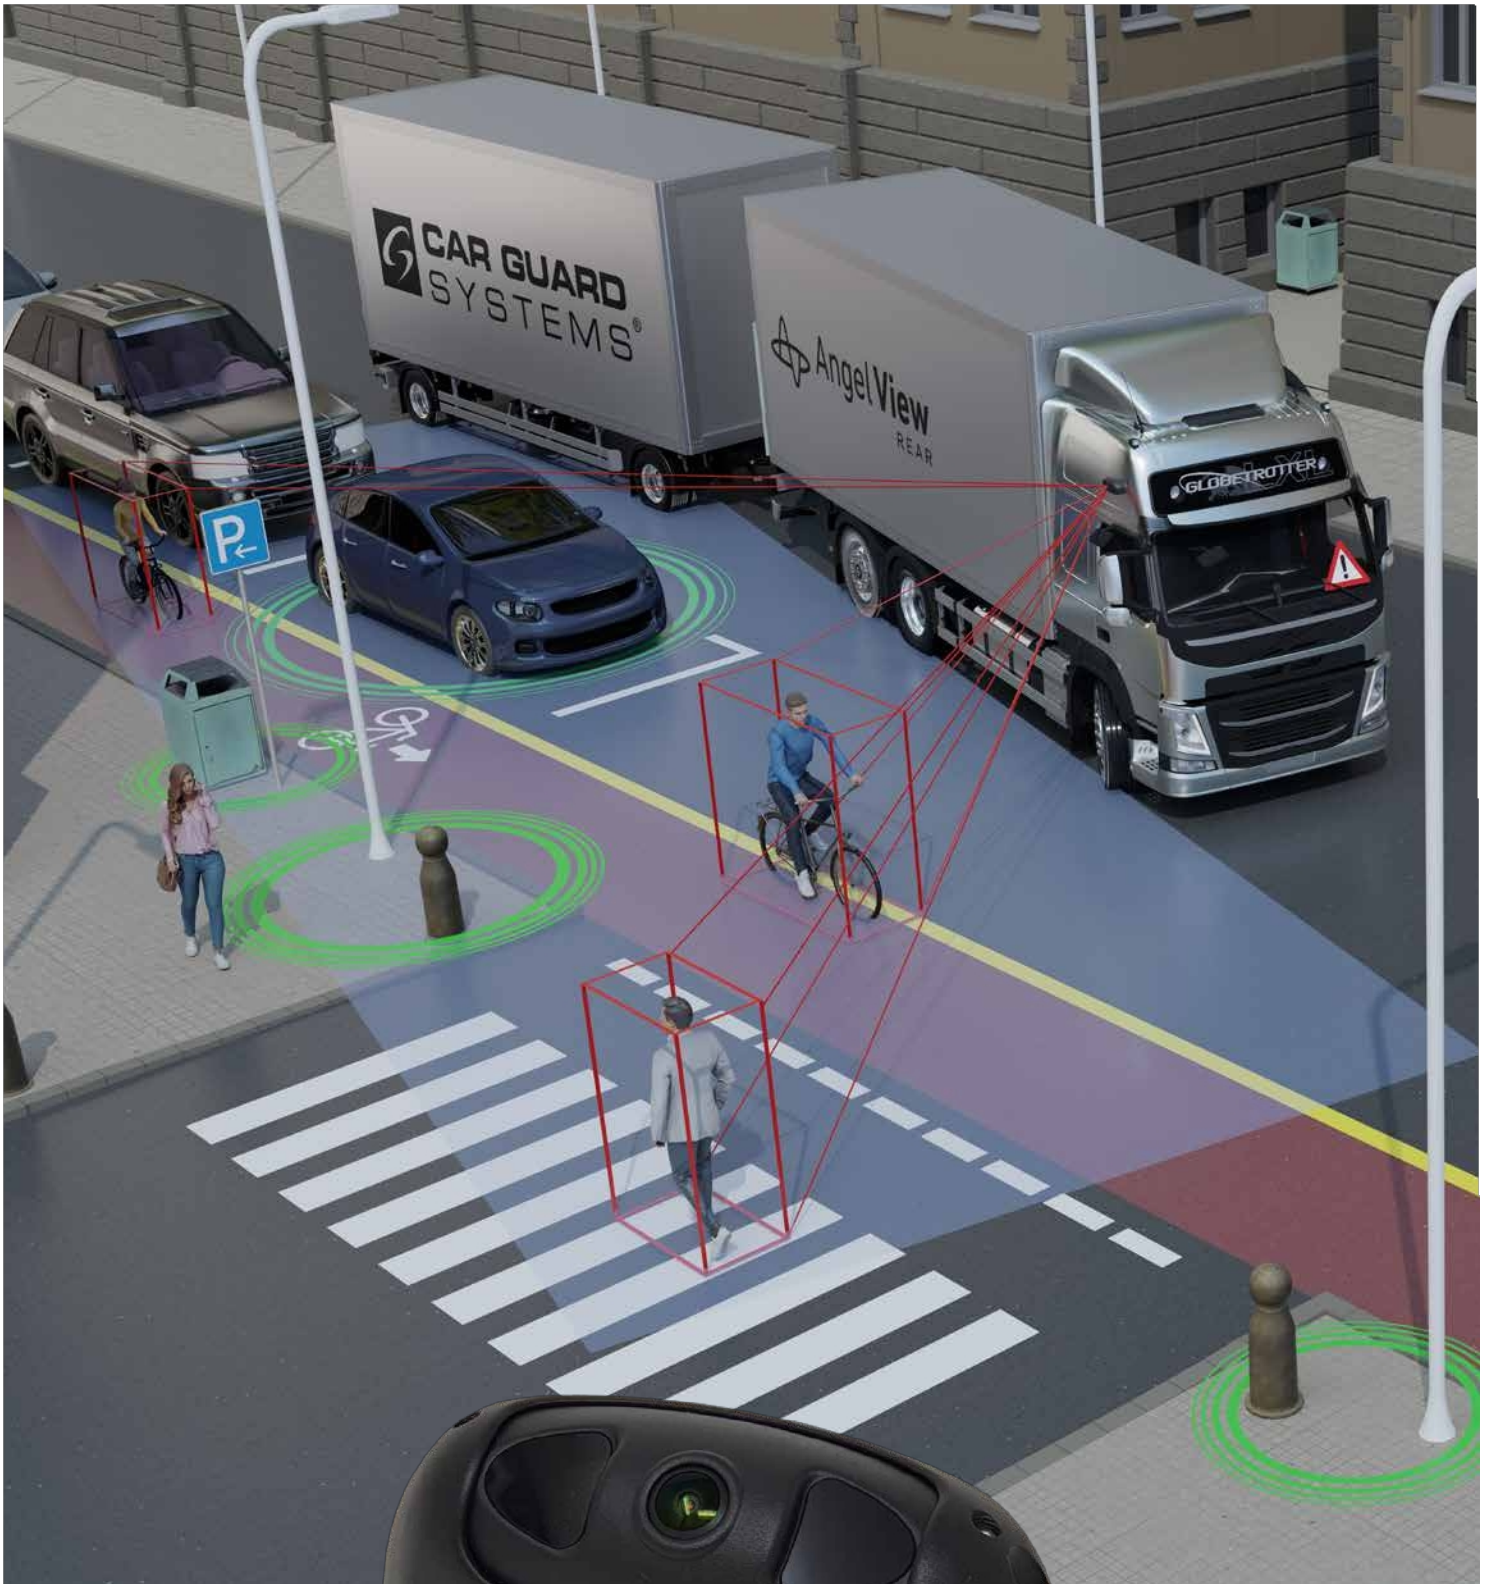

PROFESSIONAL CAMERAS

Turn Angel View® AI turn assist system with person recognition

See and automatic warning

This **Turn Angel View®** camera from Car Guard Systems can recognise people in real time, distinguish them from other obstacles such as parked cars, trees or lampposts and reliably warn the driver with an accelerating sound sequence on the monitor. The driver can choose up to what speed (0-40 km/h) in a freely definable range to be warned in order to avoid unnecessary alerts. The external **GPS aerial** ensures safety.

A unique feature is an additional **inertial navigation system**, a 3D measurement system with several acceleration and angular rate sensors, in case GPS reception is temporarily inadequate due to weather conditions or high-rise buildings. By connecting a **steering angle sensor** and/or the **indicators**, the warning can also be given only when turning, e.g. when crossing cycle paths.

- Without this system, people can only be recognised by chance or too late due to blind .
- The size of the freely definable detection zone can be selected in the visual display mode
- Recognised persons are displayed in a coloured frame on the screen (can be switched on/off)
- Volume, alarm tone and alarm duration are freely selectable
- Detection range adjustable between 0.5 and 15 metres wide and 20 metres long (180° horizontal and 40° vertical)
- Detection sensitivity adjustable in 3 stages, pause between alarm triggers is freely selectable
- Quick and easy configuration via smartphone
- Device configuration can be easily transferred to the cameras of other vehicles by exporting to smartphone
- Certified according to UNECE R159, anti-vibration certification: ISO 16750-3 (15 G)
- Operating temperature between -25 and+ 75°C, maximum water resistance IP69K
- Also includes all functions of the Rear Angel View® AI camera
- As the monitor has 3 camera inputs, the system can be expanded with front and rear view cameras