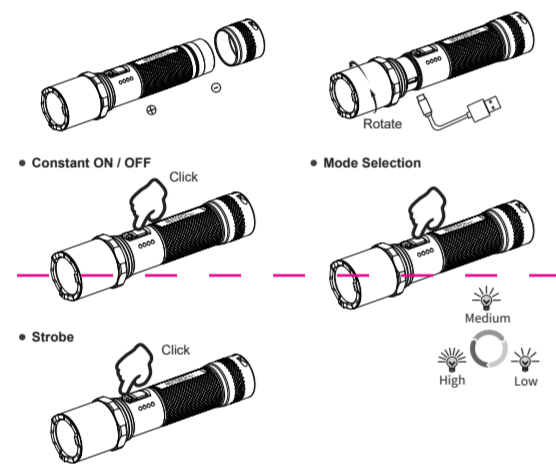

NEXTORCH

ENGLISH

P81

Learn more on www.nextorch.com

SPECIFICATIONS					
ANSI / PLATO-FL1	Mid	Low	High	Momentary on	Strobe
Light Output	570 lm	40 lm	2600 lm	2600 lm	2600 lm
Run Time	4 h 30 min	38 h	2 h	—	—
Beam Distance	140 m	35 m	310 m	—	—
Impact Resistance	2 m				
Waterproof	IPX7, 1 m				
Weight and Dimensions	Weight: 174 g / 6.13 oz (Without Battery) Size: 161 mm (Length) × 35 mm (Head Diameter) × 28.5 mm (Body Diameter)				
Body Material	Light Source: LUMINUS SST-70 Aluminum 6061-T6 with anodizing				

1. ### FEATURES
2. LUMINUS SST-70, max output up to 2600 lumens.
   - Specially hardened nano-ceramic breach bezel, effectively breaks glasses.
   - One-step strobe and mode selection dual side switch for one hand operation.
   - Pre-set 570 lumens medium mode as first light pattern, more suitable for daily use.
   - Type-C direct charge design.

INSTRUCTION

- **Battery Replacement**
  1 × 21700 battery
- **Type-C Rechargeable**
  Charging time about 4.5 hours

1. ### MAINTENANCE
1. Being infected with seawater or any corrosive chemicals, please rinse immediately with clean water.
  2. Please use high quality batteries; Remove batteries when not working for a long time, and then store in a cool dry place.
  3. Replace waterproof O-ring immediately when considering of the damage with use.

WARRANTY

CONTACT WITH NEXTORCH DESIGNER

NEXTORCH

DEUTSCH

P81

www.nextorch.de

SPEZIFIKATIONEN					
ANSI / PLATO-FL1	Mid	Low	Hoch	Momentan-an	Strobe
Ausgangsleistung (in ANSI-Lumen)	570 lm	40 lm	2600 lm	2600 lm	2600 lm
Laufzeit	4 h 30 min	38 h	2 h	—	—
Leuchtdistanz (nach ANSI)	140 m	35 m	310 m	—	—
Fallhöhe	2 m				
Wasserdicht	IPX7, 1 m				
Gewicht und Abmessungen	Gewicht: 174 g / 6.13 oz (ohne Batterie) Größe: 161 mm (Länge) × 35 mm (Reflektordr.) × 28.5 mm (Durchmesser)				
Material	Leuchtmittel: LUMINUS SST-70 Luft- und Raumfahrt-Aluminium (6061-T6)				

1. ### EIGENSCHAFTEN
2. LUMINUS SST-70, maximale Leistung bis zu 2600 Lumen.
   - Speziell gehärtete, nanokeramische Durchbruchlinse zum effektiven Durchbrechen von Gläsern.
   - Doppelseitiger Schalter für Ein-Schritt-Strobe- und Moduswahl für Einhandbedienung.
   - Mittleren Modus mit 570 Lumen als erstes Lichtmuster einstellen, das für den täglichen Gebrauch besser geeignet ist.
   - Type-C Direktdesign.