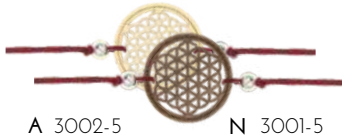

ARM BAND FINE

GRÖSSE 20MM | METALLPERLE | NYLON ARMBAND

HOLZ - AHORN | NUSS

WEINROT, SCHWARZ, SMARAGDGRÜN, KORALLROT, LICHTGRAU, MINTGRÜN, LILA, ROSA

A 3002-5 N 3001-5