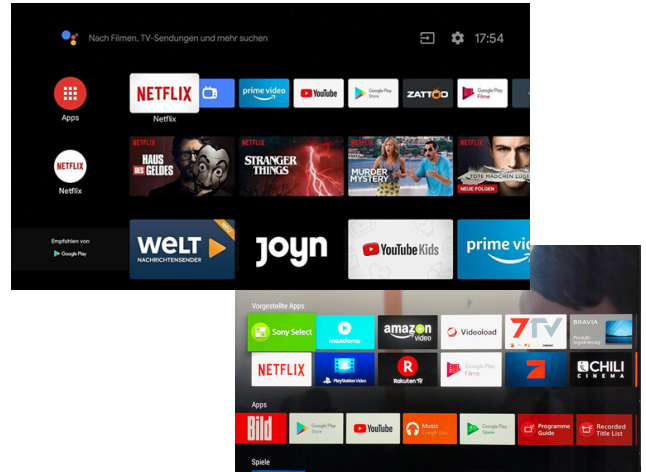

Parental control, Sleeptimer

High quality and elegant ABS housing

Software update via Google Server (GOTA)

eXtreme HD 4K Android Dongle

Certified Android TV, Netflix, Chromecast
and Amazon Prime Video

Fte[®]
maximal