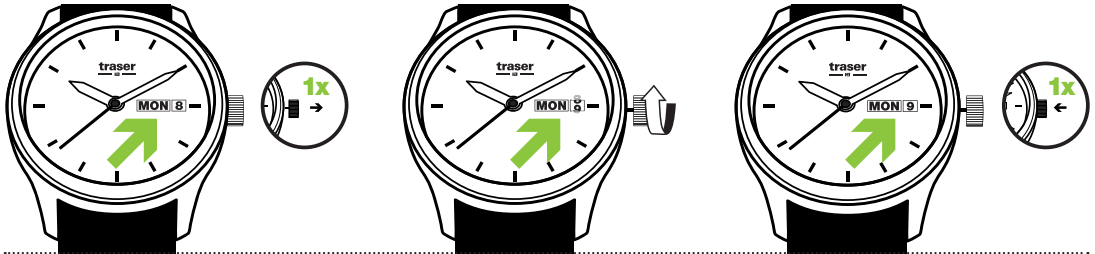

DATE ADJUSTMENT