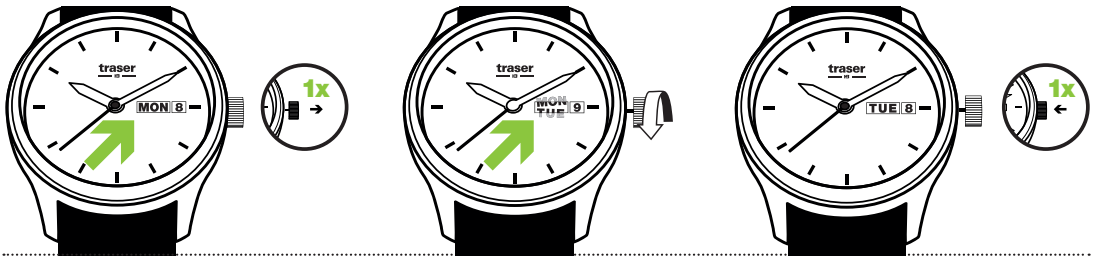

traser®

swiss **IB** watches

INSTRUCTIONS QUARTZ / DAY-DATE

Terms and conditions of our warranty & maintenance tips available under following link:

www.traser.com/customer-service/warranty

In the case of a screw-down crown, unscrew the crown before, and screw it back in after setting your watch.

DAY ADJUSTMENT