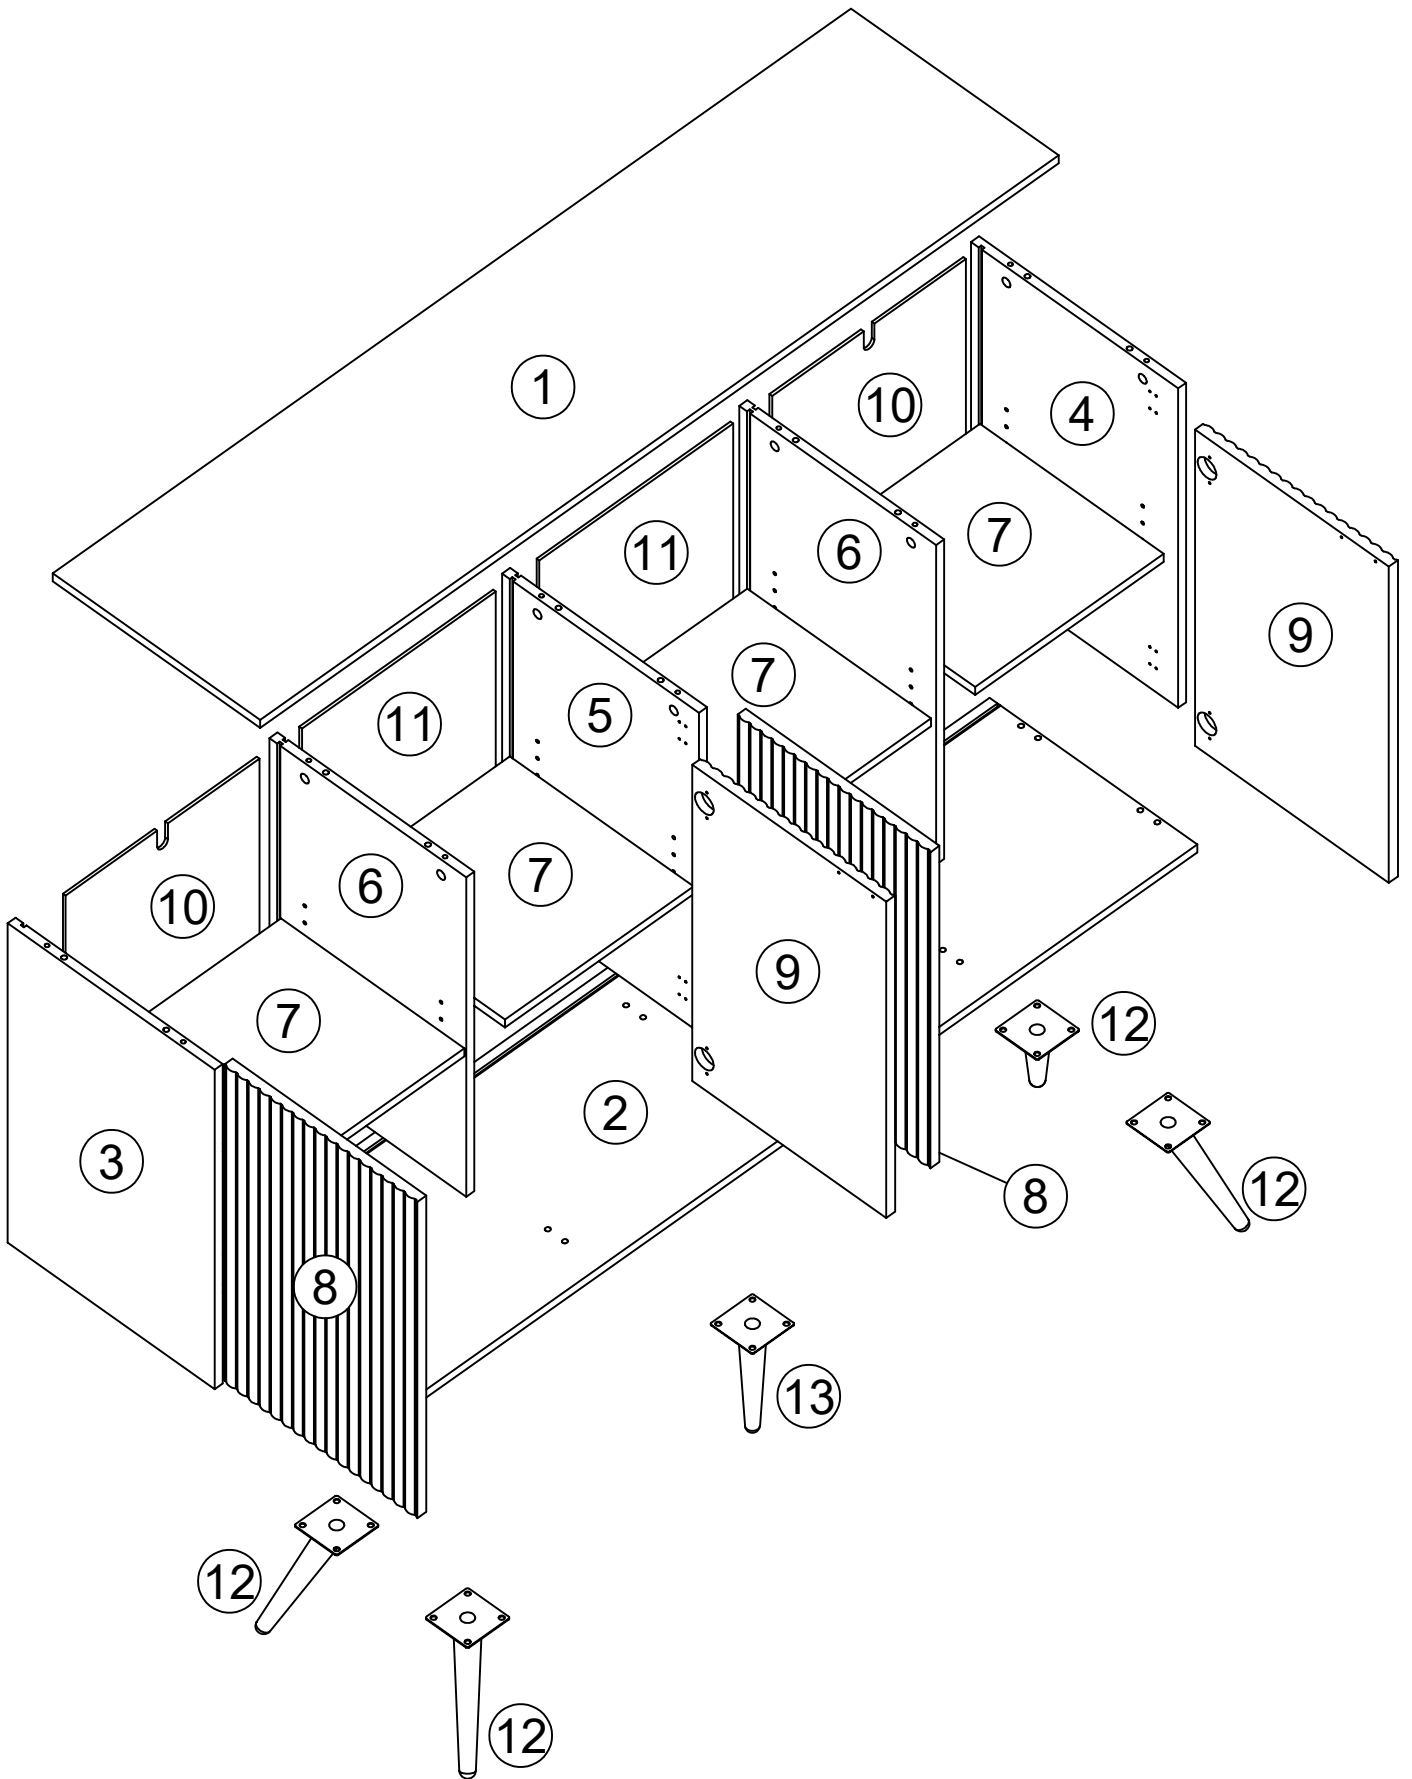

# WOHNLING®

Möbel zum Wohlfühlen

WL6.885

<p>2 PERSONEN</p>	<p>50min</p>		
-------------------	--------------	--	--

A	x10	B	x10	C	x20	D	x10	E	x72	F	x4	G	x4
													
M6x35mm		Φ15mm		Φ8x30mm		M7x40mm		M3.5x14mm					
H	x16	I	x1	J	x20	K	x4	L	x2	M	x10	N	x16
													
		4mm		M6x12mm						Φ20mm			
O	x2	P	x2	Q	x2	R	x2						
													
		M4x14mm				M4x35mm							

1

A	x10	L	x2	O	x2	P	x2
							
M6x35mm						M4x14mm	

2

B	x10	C	x10	M	x10
					
Φ15mm		Φ8x30mm		Φ20mm	

3

4

C	x10	D	x10	I	x1
					
Φ8x30mm		M7x40mm		4mm	

5