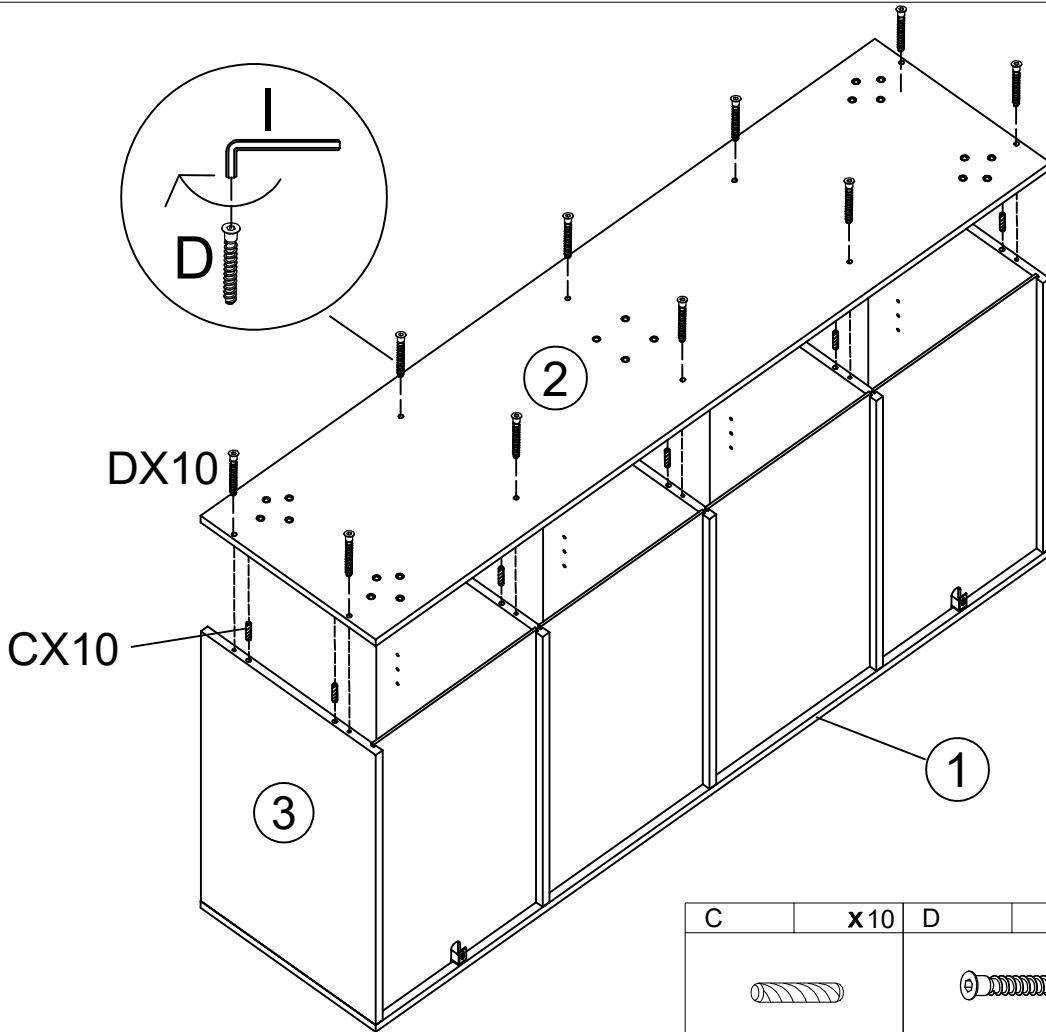

# WOHNLING®

Möbel zum Wohlfühlen

WL6.885

<p>2 PERSONEN</p>	<p>50min</p>		
-------------------	--------------	--	--

A	x10	B	x10	C	x20	D	x10	E	x72	F	x4	G	x4
													
M6x35mm		Φ15mm		Φ8x30mm		M7x40mm		M3.5x14mm					
H	x16	I	x1	J	x20	K	x4	L	x2	M	x10	N	x16
													
		4mm		M6x12mm						Φ20mm			
O	x2	P	x2	Q	x2	R	x2						
													
		M4x14mm				M4x35mm							

1

A	x10	L	x2	O	x2	P	x2
							
M6x35mm						M4x14mm	

2

B	x10	C	x10	M	x10
					
Φ15mm		Φ8x30mm		Φ20mm	

3

4

C	x10	D	x10	I	x1
					
Φ8x30mm		M7x40mm		4mm	

5