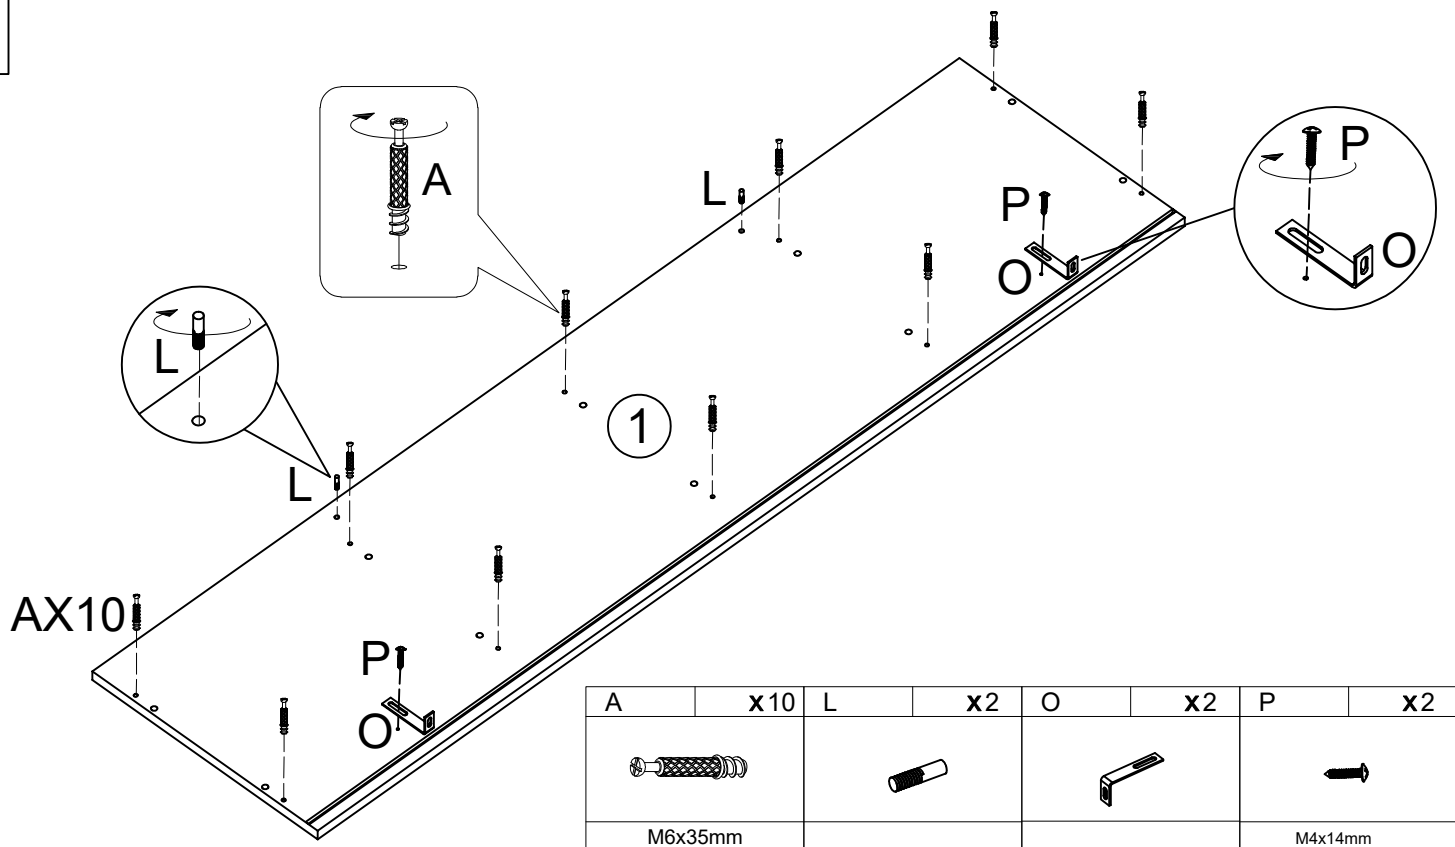

# WOHNLING®

Möbel zum Wohlfühlen

WL6.885

<p>2 PERSONEN</p>	<p>50min</p>		
-------------------	--------------	--	--

A	x10	B	x10	C	x20	D	x10	E	x72	F	x4	G	x4
													
M6x35mm		Φ15mm		Φ8x30mm		M7x40mm		M3.5x14mm					
H	x16	I	x1	J	x20	K	x4	L	x2	M	x10	N	x16
													
		4mm		M6x12mm						Φ20mm			
O	x2	P	x2	Q	x2	R	x2						
													
		M4x14mm				M4x35mm							

1

A	x10	L	x2	O	x2	P	x2
							
M6x35mm						M4x14mm	

2

B	x10	C	x10	M	x10
					
Φ15mm		Φ8x30mm		Φ20mm	

3

4

C	x10	D	x10	I	x1
					
Φ8x30mm		M7x40mm		4mm	

5

I	x1	J	x20
			
4mm		M6x12mm	

6

E	x16	H	x16
			
M3.5x14mm			

7

Q	x2	R	x2
			
		M4x35mm	

8

X16

N	x16

9

E	x12	F	x4	K	x2
M3.5x14mm					

10

11