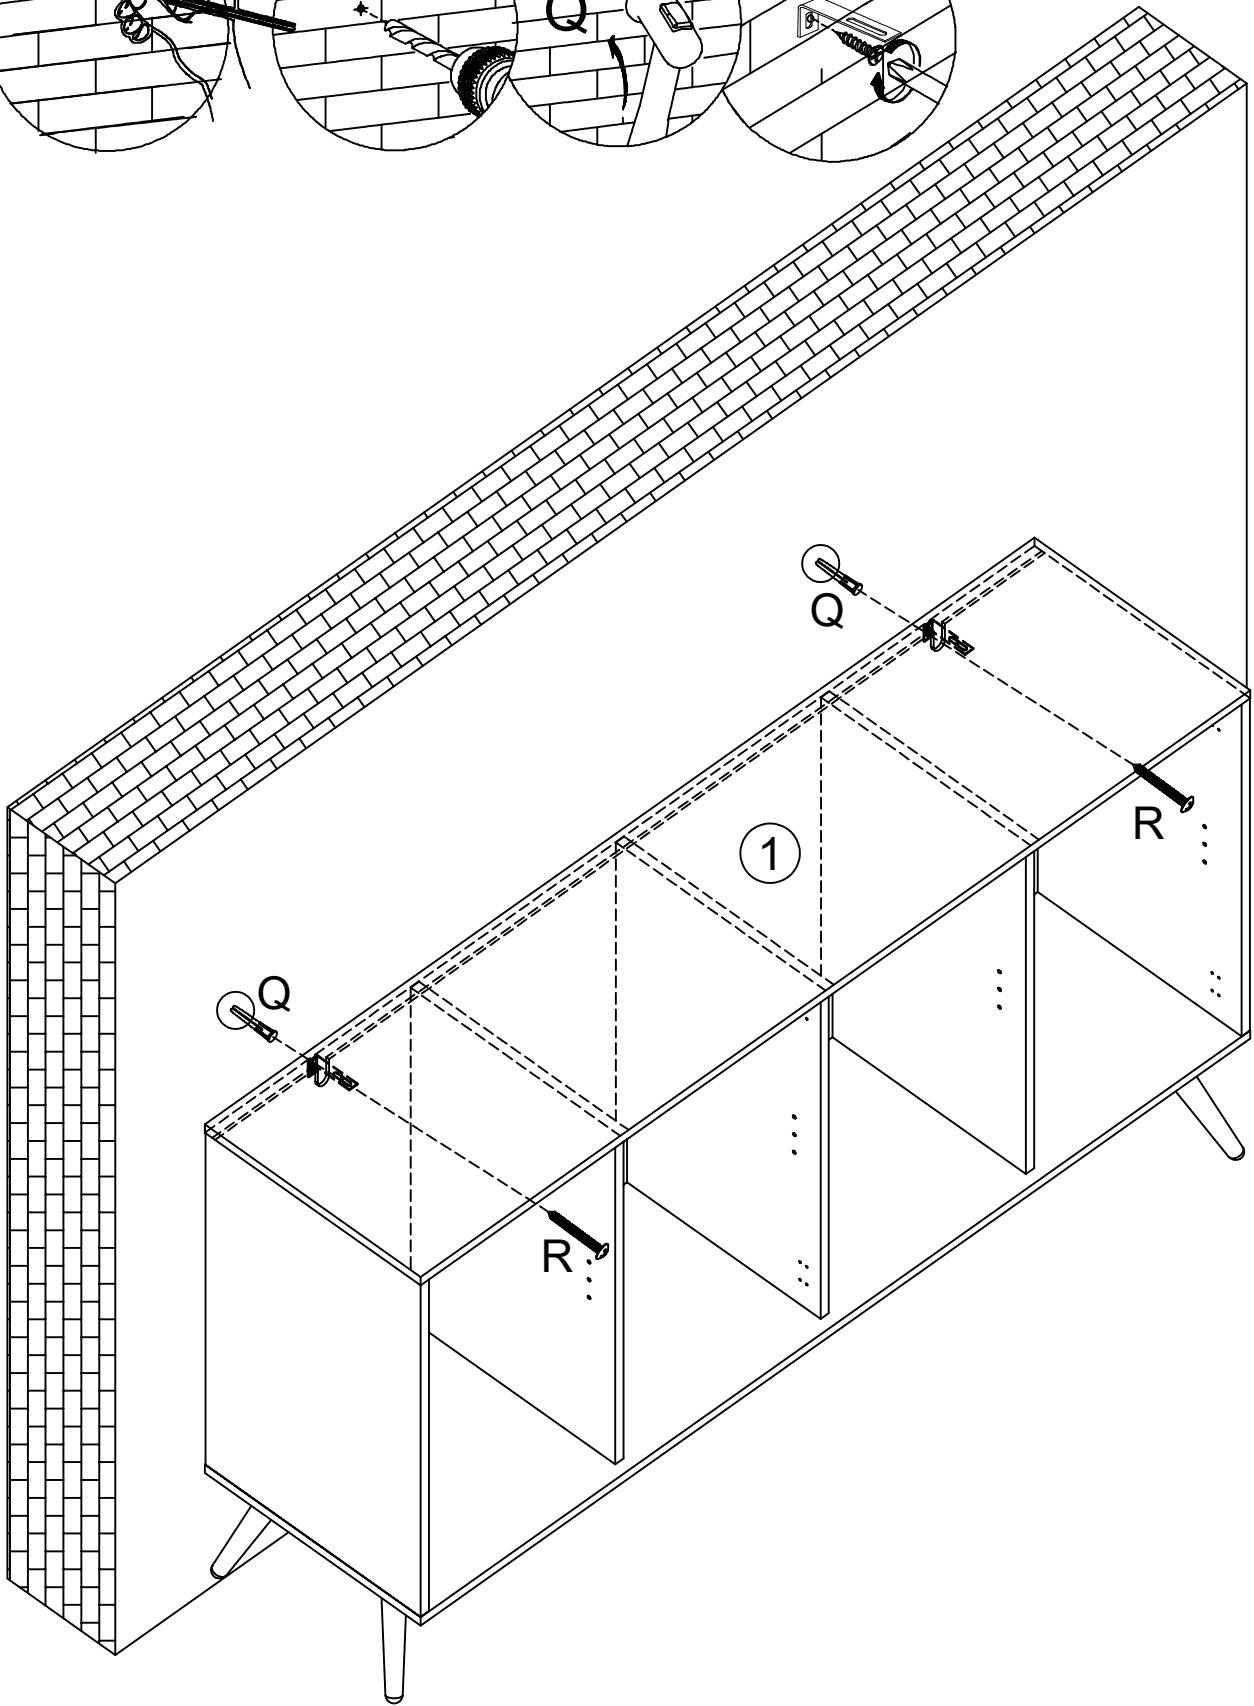

7

Q	x2	R	x2
		M4x35mm