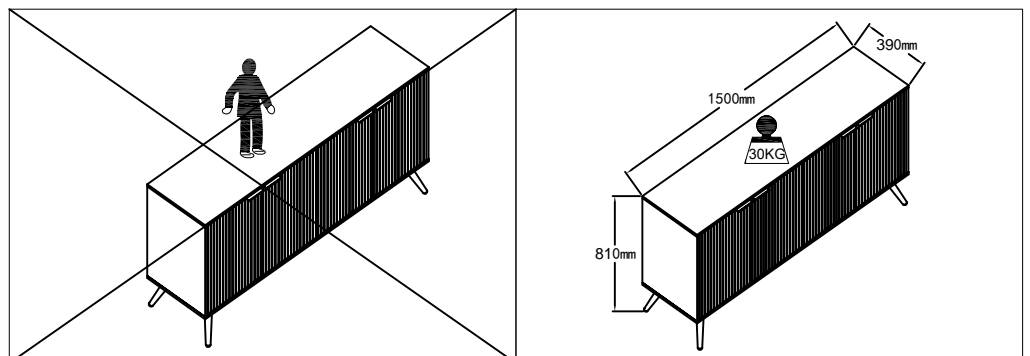

# WOHNLING®

Möbel zum Wohlfühlen

WL6.885

<p>2 PERSONEN</p>	<p>50min</p>		
-------------------	--------------	--	--

A	x10	B	x10	C	x20	D	x10	E	x72	F	x4	G	x4
													
M6x35mm		Φ15mm		Φ8x30mm		M7x40mm		M3.5x14mm					
H	x16	I	x1	J	x20	K	x4	L	x2	M	x10	N	x16
													
		4mm		M6x12mm						Φ20mm			
O	x2	P	x2	Q	x2	R	x2						
													
		M4x14mm				M4x35mm							

1

A	x10	L	x2	O	x2	P	x2
							
M6x35mm						M4x14mm	

2

B	x10	C	x10	M	x10
					
Φ15mm		Φ8x30mm		Φ20mm	

3

4

C	x10	D	x10	I	x1
					
Φ8x30mm		M7x40mm		4mm	

5