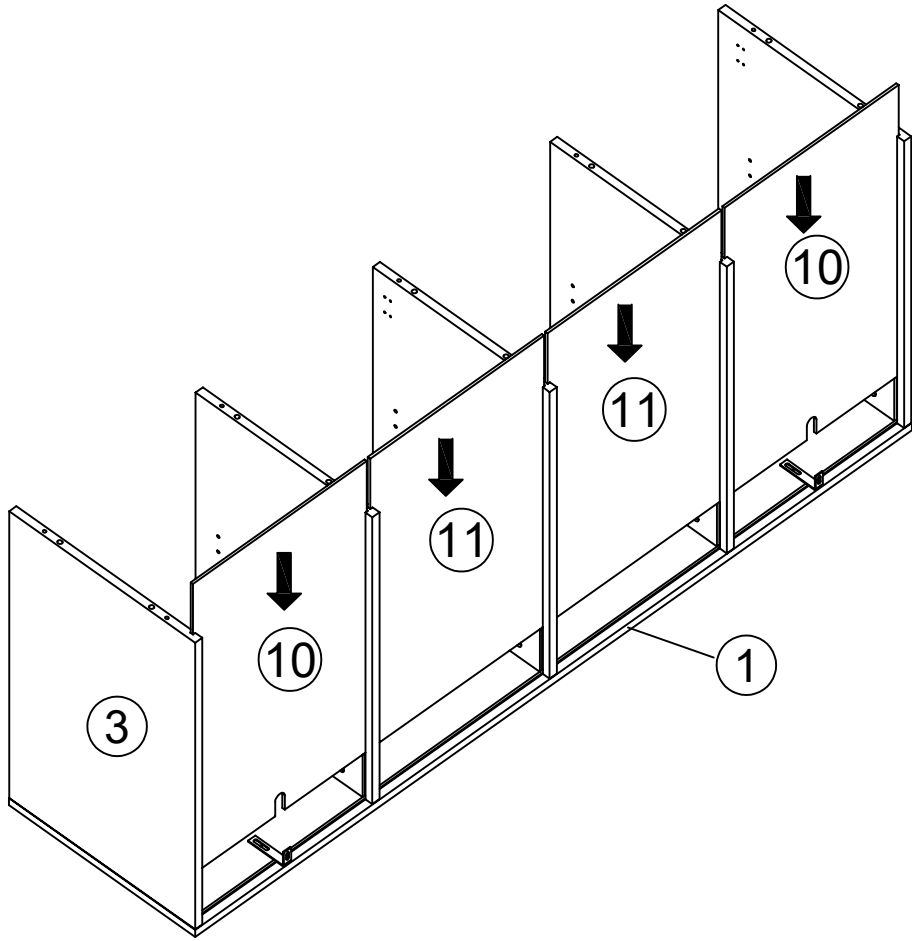

# WOHNLING®

Möbel zum Wohlfühlen

WL6.885

<p>2 PERSONEN</p>	<p>50min</p>		
-------------------	--------------	--	--

A	x10	B	x10	C	x20	D	x10	E	x72	F	x4	G	x4
													
M6x35mm		Φ15mm		Φ8x30mm		M7x40mm		M3.5x14mm					
H	x16	I	x1	J	x20	K	x4	L	x2	M	x10	N	x16
													
		4mm		M6x12mm						Φ20mm			
O	x2	P	x2	Q	x2	R	x2						
													
		M4x14mm				M4x35mm							

1

A	x10	L	x2	O	x2	P	x2
							
M6x35mm						M4x14mm	

2

B	x10	C	x10	M	x10
					
Φ15mm		Φ8x30mm		Φ20mm	

3

4

C	x10	D	x10	I	x1
					
Φ8x30mm		M7x40mm		4mm	

5