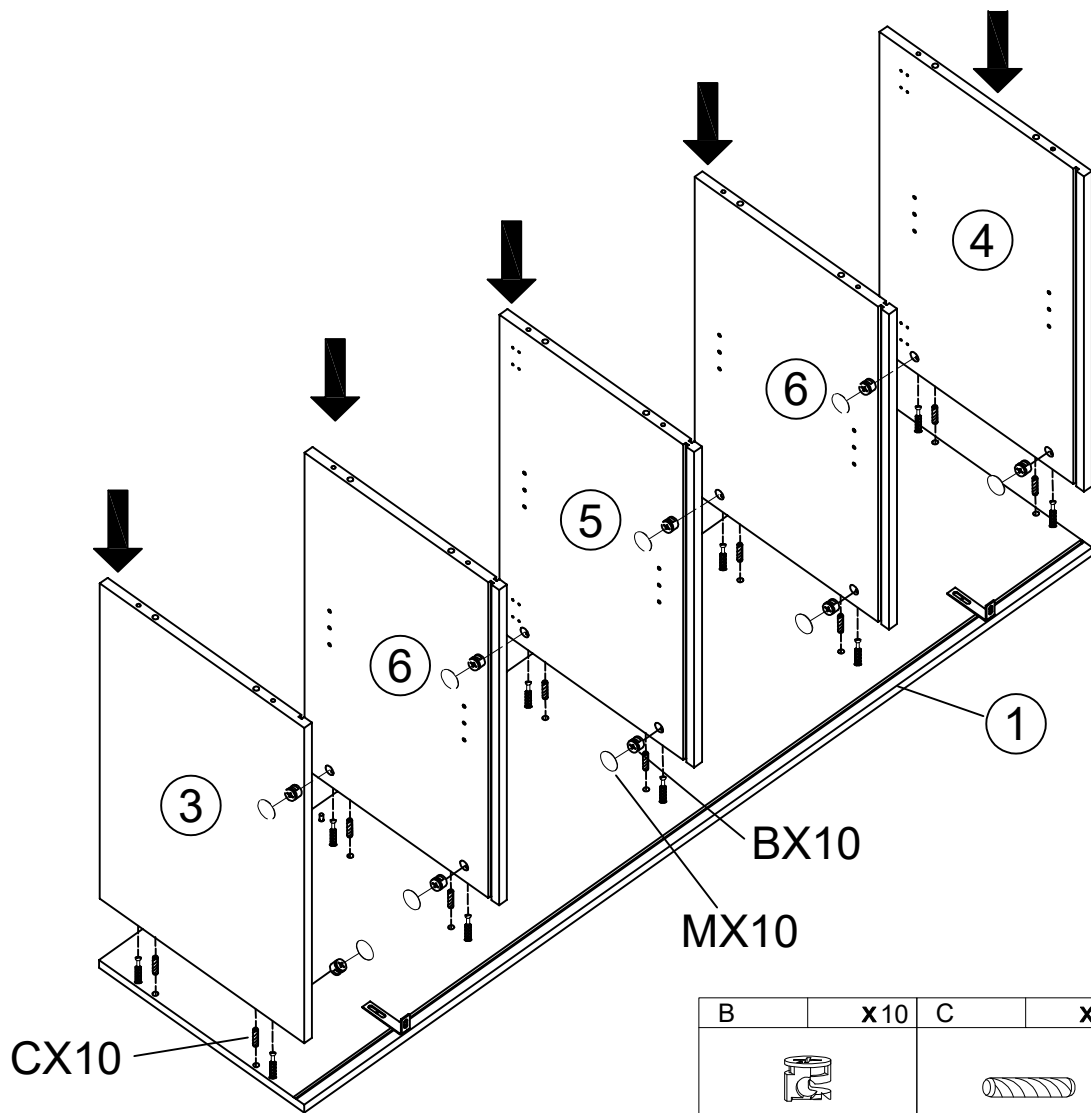

# WOHNLING®

Möbel zum Wohlfühlen

WL6.885

<p>2 PERSONEN</p>	<p>50min</p>		
-------------------	--------------	--	--

A	x10	B	x10	C	x20	D	x10	E	x72	F	x4	G	x4
													
M6x35mm		Φ15mm		Φ8x30mm		M7x40mm		M3.5x14mm					
H	x16	I	x1	J	x20	K	x4	L	x2	M	x10	N	x16
													
		4mm		M6x12mm						Φ20mm			
O	x2	P	x2	Q	x2	R	x2						
													
		M4x14mm				M4x35mm							

1

A	x10	L	x2	O	x2	P	x2
							
M6x35mm						M4x14mm	

2

B	x10	C	x10	M	x10
					
Φ15mm		Φ8x30mm		Φ20mm	

3

4

C	x10	D	x10	I	x1
					
Φ8x30mm		M7x40mm		4mm	

5

I	x1	J	x20
			
4mm		M6x12mm	

6

E	x16	H	x16
			
M3.5x14mm			

7

Q	x2	R	x2
			
		M4x35mm	

8

X16

N	x16