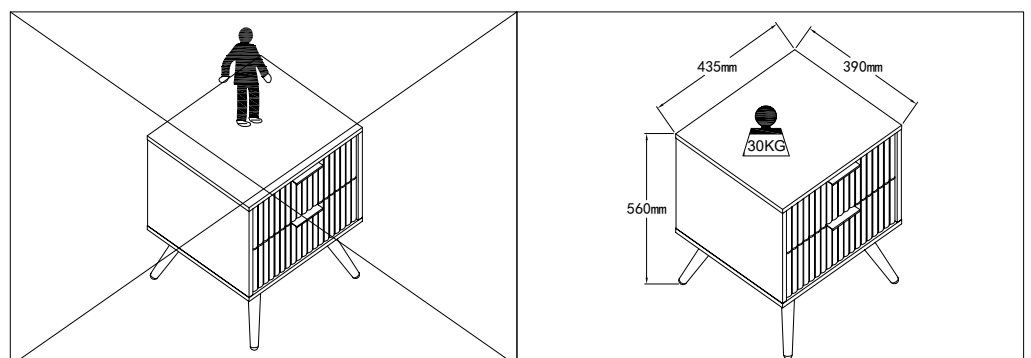

WOHNLING®

Möbel zum Wohlfühlen

WL6.881

<p>2 PERSONEN</p>	<p>50min</p>		
-------------------	--------------	--	--

A	x14	B	x14	C	x10	D	x4	E	x24	F	x4	G	x4
													
M6x35mm		Φ15mm		Φ8x30mm		M7x40mm		M3.5x14mm					
H	x4	I	x1	J	x16	K	x2	L	x8	M	x8	N	x1
													
		4mm		M6x12mm				Φ20mm		M4x35mm		M4x35mm	
O	x1	P	x1	Q	x1								
													
		M4x14mm											

1

A	x4	O	x1	P	x1
					
M6x35mm				M4x14mm	

2

A	x2	E	x8	F	x4
					
M6x35mm		M3.5x14mm			

3

B	x2	C	x2
			
Φ15mm		Φ8x30mm	

4

B	x4	C	x4
			
Φ15mm		Φ8x30mm	