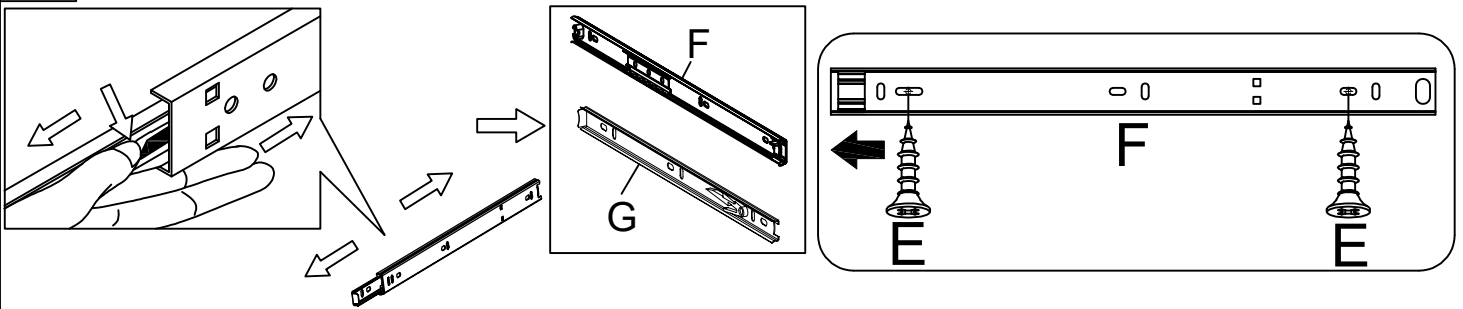

WOHNLING®

Möbel zum Wohlfühlen

WL6.881

<p>2 PERSONEN</p>	<p>50min</p>		
-------------------	--------------	--	--

A	x14	B	x14	C	x10	D	x4	E	x24	F	x4	G	x4
													
M6x35mm		Φ15mm		Φ8x30mm		M7x40mm		M3.5x14mm					
H	x4	I	x1	J	x16	K	x2	L	x8	M	x8	N	x1
													
		4mm		M6x12mm				Φ20mm		M4x35mm		M4x35mm	
O	x1	P	x1	Q	x1								
													
		M4x14mm											

1

A	x4	O	x1	P	x1
					
M6x35mm				M4x14mm	

2

A	x2	E	x8	F	x4
					
M6x35mm		M3.5x14mm			

3

B	x2	C	x2
			
Φ15mm		Φ8x30mm	

4

B	x4	C	x4
			
Φ15mm		Φ8x30mm	