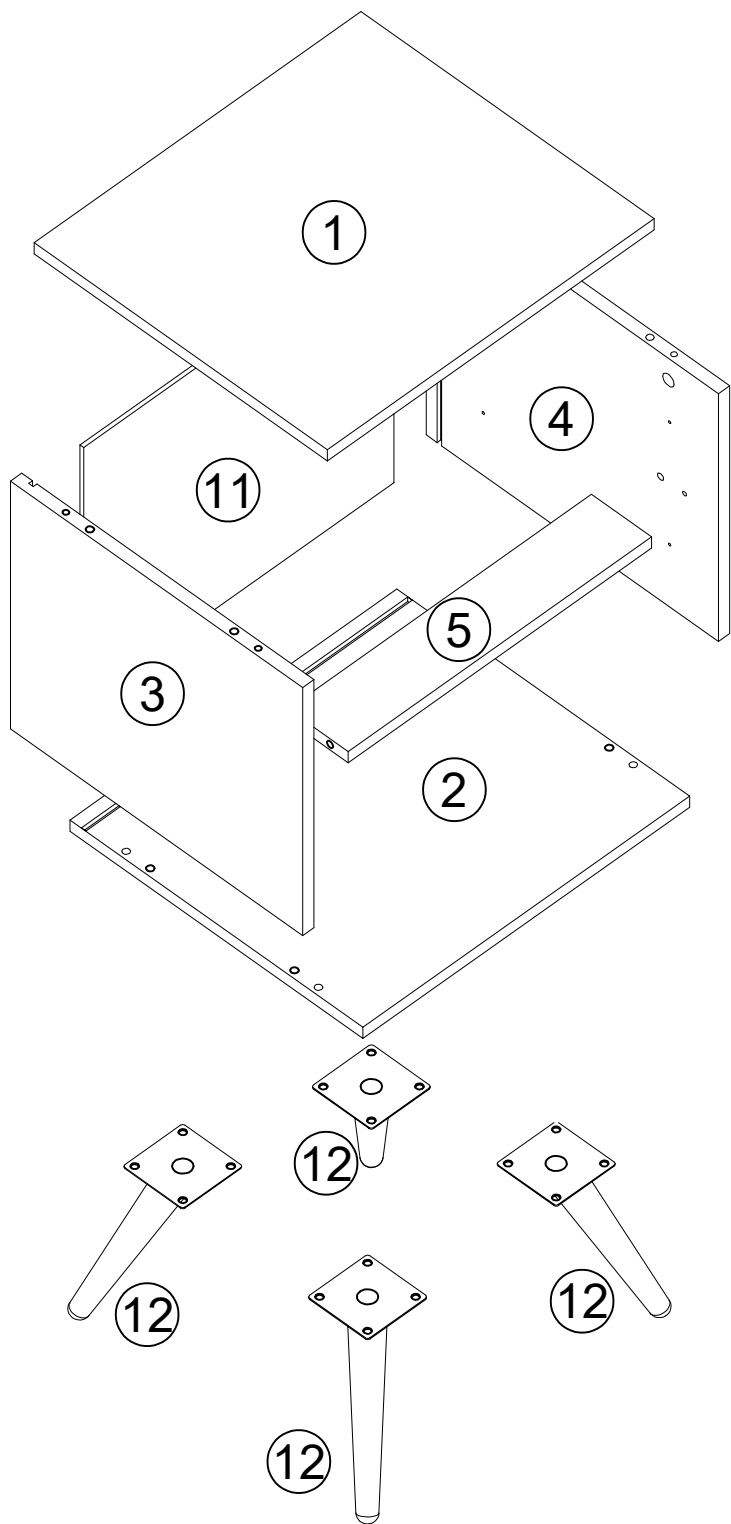

WOHNLING®

Möbel zum Wohlfühlen

WL6.881

<p>2 PERSONEN</p>	<p>50min</p>		
-------------------	--------------	--	--

A	x14	B	x14	C	x10	D	x4	E	x24	F	x4	G	x4
													
M6x35mm		Φ15mm		Φ8x30mm		M7x40mm		M3.5x14mm					
H	x4	I	x1	J	x16	K	x2	L	x8	M	x8	N	x1
													
		4mm		M6x12mm				Φ20mm		M4x35mm		M4x35mm	
O	x1	P	x1	Q	x1								
													
		M4x14mm											

1

A	x4	O	x1	P	x1
					
M6x35mm				M4x14mm	

2

A	x2	E	x8	F	x4
					
M6x35mm		M3.5x14mm			

3

B	x2	C	x2
			
Φ15mm		Φ8x30mm	

4

B	x4	C	x4
			
Φ15mm		Φ8x30mm	

5

6

C	x4	D	x4	I	x1
					
Φ8x30mm		M7x40mm		4mm	

7

I	x1	J	x16
			
4mm		M6x12mm	

8

E	x4	H	x4
			
M3.5x14mm			

9

Q	x1	N	x1
			
		M4x35mm	

10

A	x8	M	x8	E	x4	K	x2
							
M6x35mm		M4x35mm		M3.5x14mm			

11

B	x8	E	x8	G	x4	L	x8
							
Φ15mm		M3.5x14mm				Φ20mm	

12