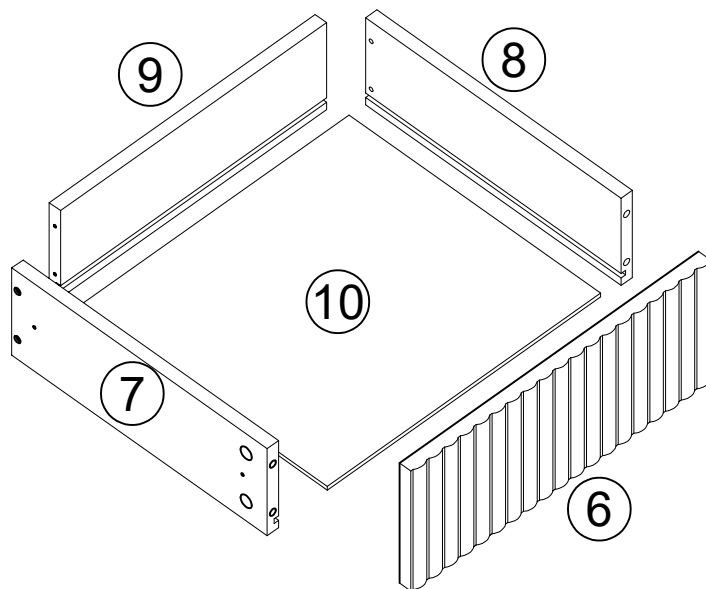

WOHNLING®

Möbel zum Wohlfühlen

WL6.881

<p>2 PERSONEN</p>	<p>50min</p>		
-------------------	--------------	--	--

A	x14	B	x14	C	x10	D	x4	E	x24	F	x4	G	x4
													
M6x35mm		Φ15mm		Φ8x30mm		M7x40mm		M3.5x14mm					
H	x4	I	x1	J	x16	K	x2	L	x8	M	x8	N	x1
													
		4mm		M6x12mm				Φ20mm		M4x35mm		M4x35mm	
O	x1	P	x1	Q	x1								
													
		M4x14mm											

1

A	x4	O	x1	P	x1
					
M6x35mm				M4x14mm	

2

A	x2	E	x8	F	x4
					
M6x35mm		M3.5x14mm			

3

B	x2	C	x2
			
Φ15mm		Φ8x30mm	

4

B	x4	C	x4
			
Φ15mm		Φ8x30mm	

5

6

C	x4	D	x4	I	x1
					
Φ8x30mm		M7x40mm		4mm	

7

I	x1	J	x16
			
4mm		M6x12mm	

8

E	x4	H	x4
			
M3.5x14mm			

9