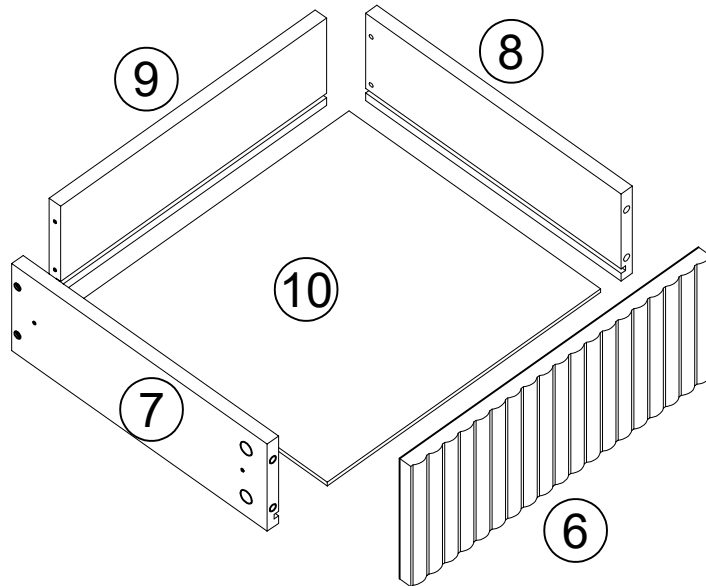

WOHNLING®

Möbel zum Wohlfühlen

WL6.881

<p>2 PERSONEN</p>	<p>50min</p>		
-------------------	--------------	--	--

A	x14	B	x14	C	x10	D	x4	E	x24	F	x4	G	x4
													
M6x35mm		Φ15mm		Φ8x30mm		M7x40mm		M3.5x14mm					
H	x4	I	x1	J	x16	K	x2	L	x8	M	x8	N	x1
													
		4mm		M6x12mm				Φ20mm		M4x35mm		M4x35mm	
O	x1	P	x1	Q	x1								
													
		M4x14mm											

1

A	x4	O	x1	P	x1
					
M6x35mm				M4x14mm	

2

A	x2	E	x8	F	x4
					
M6x35mm		M3.5x14mm			

3

B	x2	C	x2
			
Φ15mm		Φ8x30mm	

4

B	x4	C	x4
			
Φ15mm		Φ8x30mm	

5

6

C	x4	D	x4	I	x1
					
Φ8x30mm		M7x40mm		4mm	

7

I	x1	J	x16
			
4mm		M6x12mm	

8

E	x4	H	x4
			
M3.5x14mm			

9