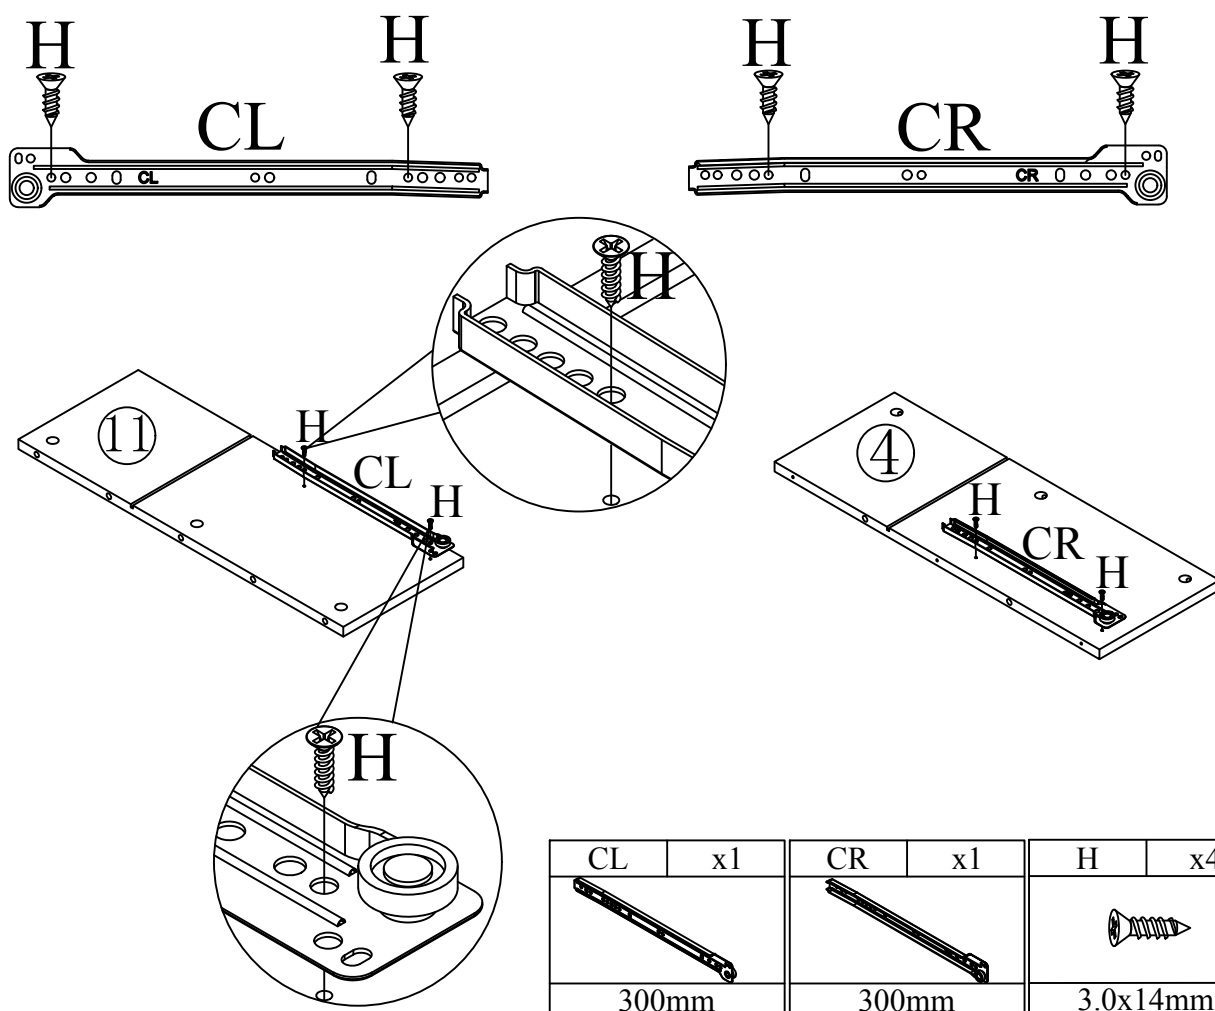

WOHNLING®

Möbel zum Wohlfühlen

WL6.888

A	x19	B	x19	C	x16	D	x13	E	x6	F	x1
6x35mm		Ø15x10mm		8x30mm		4x40mm		3.5x14mm			
G	x1	H	x8	I	x1	J	x6	K	x6	L	x8
M4x20mm		3.0x14mm		M4				M6x35mm		M6x25mm	
CL	x1	CR	x1	DL	x1	DR	x1				
300mm		300mm		300mm		300mm					

1

2

3

B	x6
	
Ø15x10mm	

4

A	x9
	
6x35mm	

C	x6
	
8x30mm	

5

I	x1	L	x8
			
M4		M6x25mm	

10

A	x4
	
6x35mm	

11

B	x4
	
$\text{\O}15 \times 10 \text{mm}$	

12

D	x4
	
$4 \times 40 \text{mm}$	

13

DL	x1	DR	x1	H	x4
					
300mm		300mm		3.0x14mm	

14

G	x1	F	x1
			
M4x20mm			

15

16