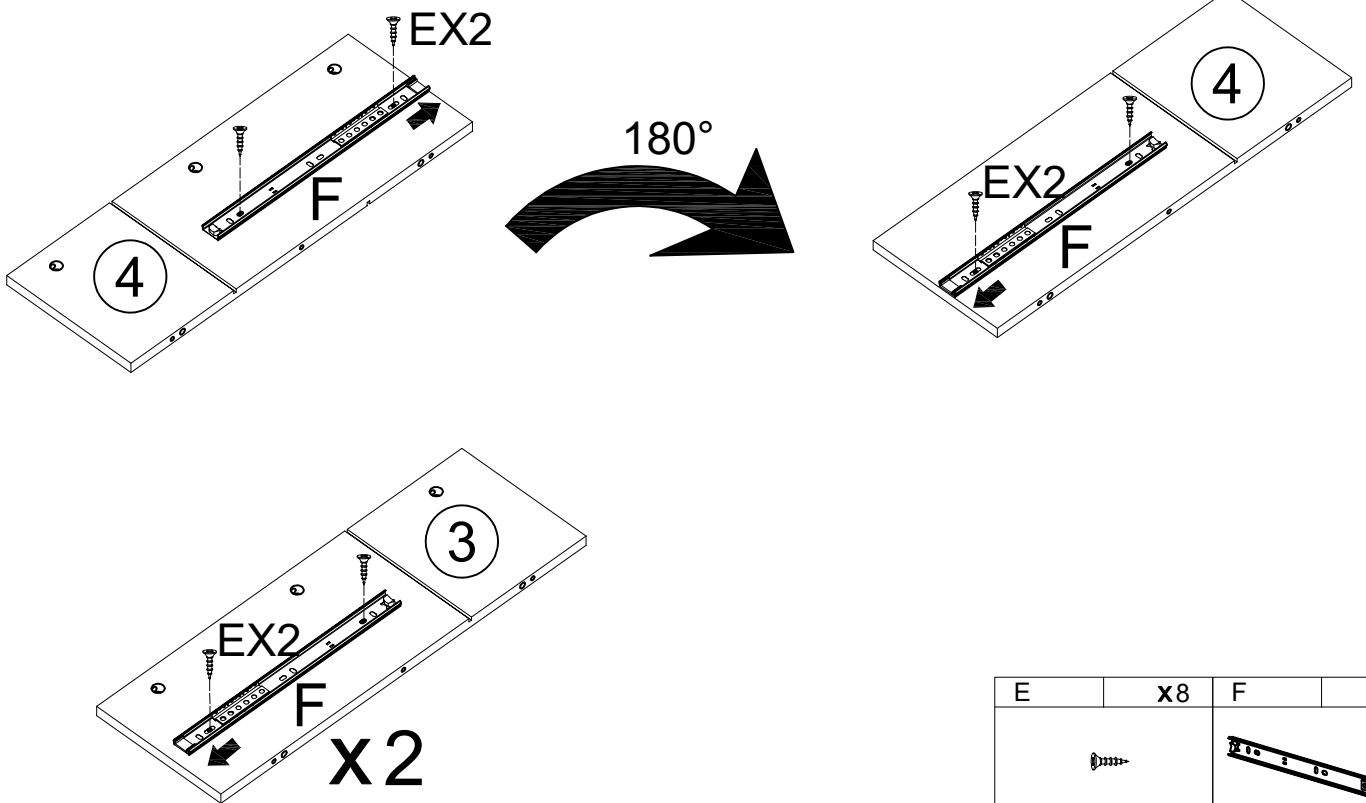

WOHNLING®

Möbel zum Wohlfühlen

WL6.883

<p>2 PERSONEN</p>	<p>50min</p>		
-------------------	--------------	--	--

A	x17	B	x17	C	x12	D	x9	E	x20	F	x4	G	x4
													
M6x35mm		Φ15mm		Φ8x30mm		M7x40mm		M3.5x14mm					
H	x8	I	x1	J	x16	K	x2	L	x8				
													
M4x35mm		4mm		M6x12mm				Φ20mm					

1

A	x9
M6x35mm	

2

E	x8	F	x4
M3.5x14mm			

3

B	x9	C	x6
Φ15mm		Φ8x30mm	

4

5

C	x6	D	x9	I	x1
					
Φ8x30mm		M7x40mm		4mm	

6

I	x1	J	x16
			
4mm		M6x12mm	

7

A	x8	H	x8	E	x4	K	x2
							
M6x35mm		M4x35mm		M3.5x14mm			

8

B	x8	E	x8	G	x4	L	x8
							
Φ15mm		M3.5x14mm				Φ20mm	