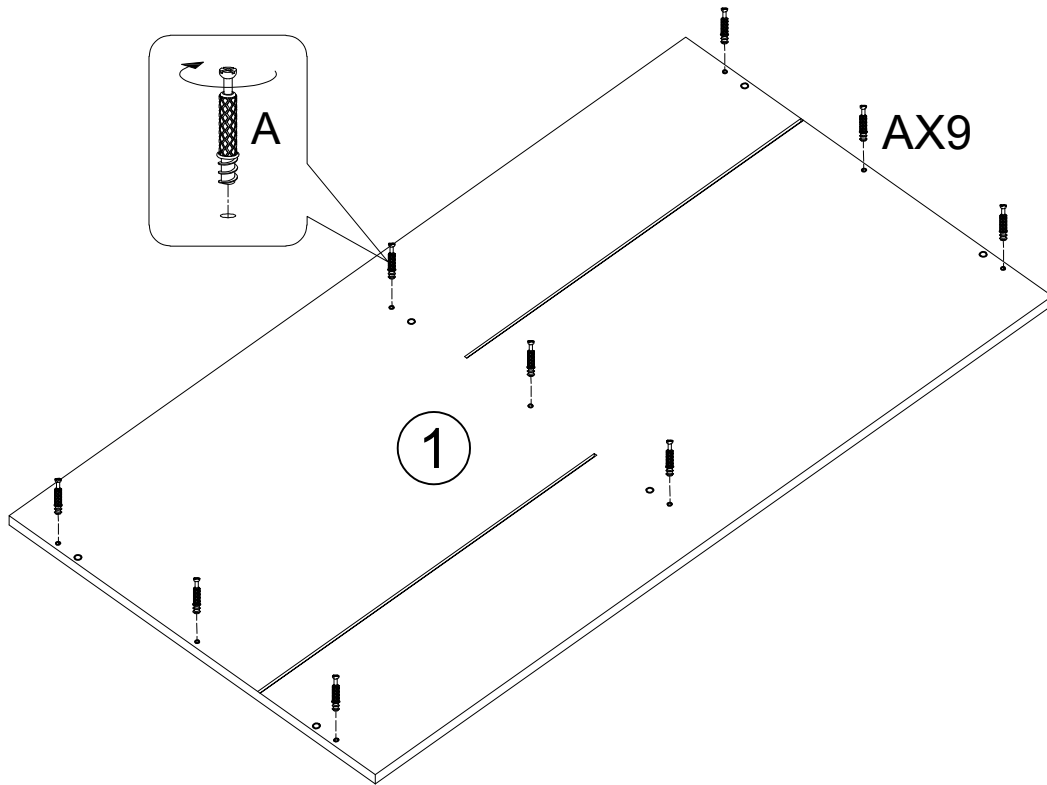

WOHNLING®

Möbel zum Wohlfühlen

WL6.883

<p>2 PERSONEN</p>	<p>50min</p>		
-------------------	--------------	--	--

A	x17	B	x17	C	x12	D	x9	E	x20	F	x4	G	x4
													
M6x35mm		Φ15mm		Φ8x30mm		M7x40mm		M3.5x14mm					
H	x8	I	x1	J	x16	K	x2	L	x8				
													
M4x35mm		4mm		M6x12mm				Φ20mm					

1

A	x9
M6x35mm	

2

E	x8	F	x4
M3.5x14mm			

3

B	x9	C	x6
Φ15mm		Φ8x30mm	

4

5

C	x6	D	x9	I	x1
					
Φ8x30mm		M7x40mm		4mm	

6

I	x1	J	x16
			
4mm		M6x12mm	

7

A	x8	H	x8	E	x4	K	x2
							
M6x35mm		M4x35mm		M3.5x14mm			

8

B	x8	E	x8	G	x4	L	x8
							
Φ15mm		M3.5x14mm				Φ20mm	