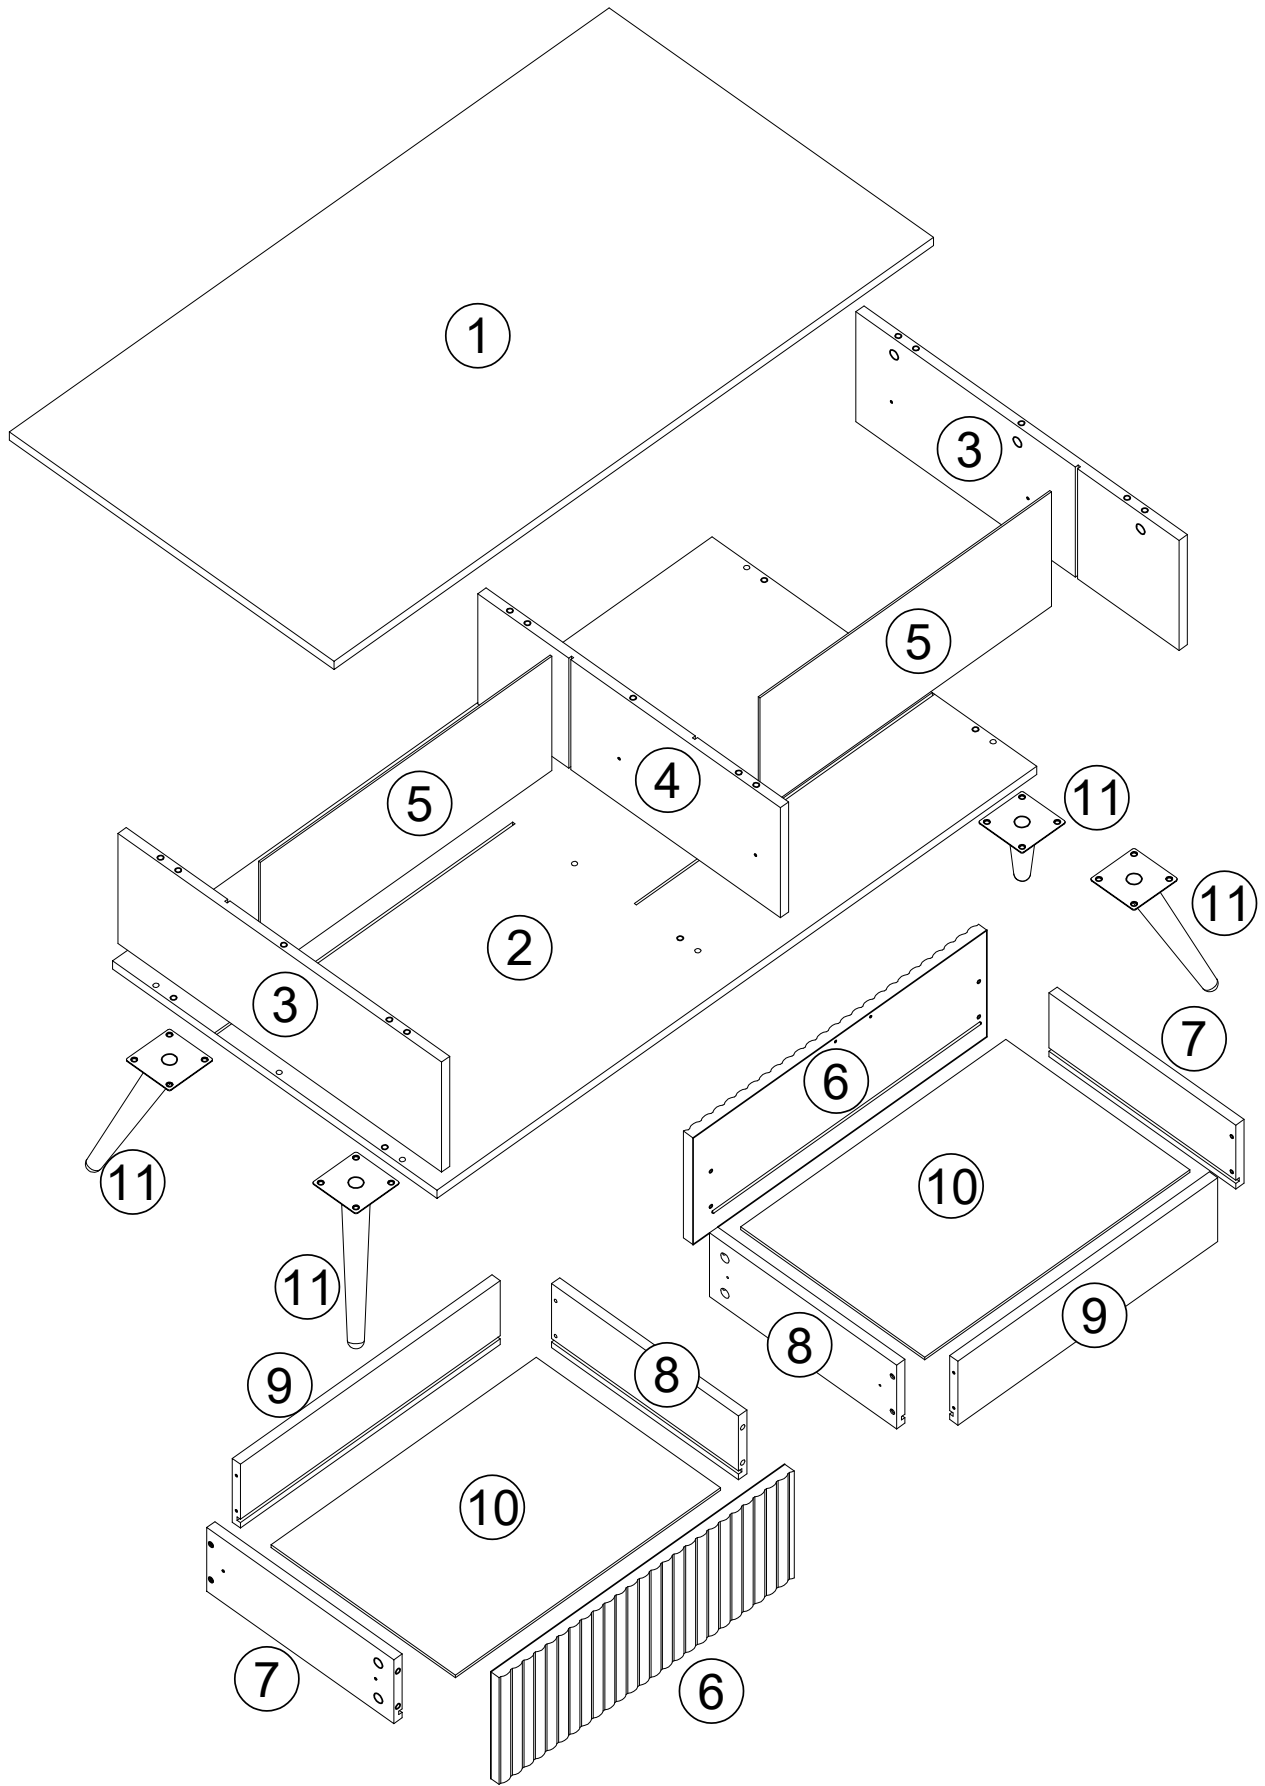

WOHNLING®

Möbel zum Wohlfühlen

WL6.883

<p>2 PERSONEN</p>	<p>50min</p>		
-------------------	--------------	--	--

A	x17	B	x17	C	x12	D	x9	E	x20	F	x4	G	x4
													
M6x35mm		Φ15mm		Φ8x30mm		M7x40mm		M3.5x14mm					
H	x8	I	x1	J	x16	K	x2	L	x8				
													
M4x35mm		4mm		M6x12mm				Φ20mm					

1

A	x9
M6x35mm	

2

E	x8	F	x4
M3.5x14mm			

3

B	x9	C	x6
Φ15mm		Φ8x30mm	

4

5

C	x6	D	x9	I	x1
					
Φ8x30mm		M7x40mm		4mm	

6

I	x1	J	x16
			
4mm		M6x12mm	

7

A	x8	H	x8	E	x4	K	x2
							
M6x35mm		M4x35mm		M3.5x14mm			

8

B	x8	E	x8	G	x4	L	x8
							
Φ15mm		M3.5x14mm				Φ20mm	