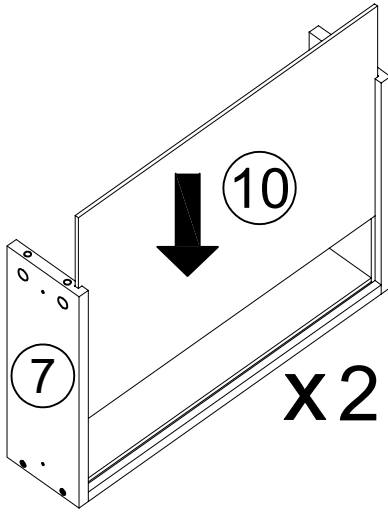

WOHNLING®

Möbel zum Wohlfühlen

WL6.883

<p>2 PERSONEN</p>	<p>50min</p>		
-------------------	--------------	--	--

A	x17	B	x17	C	x12	D	x9	E	x20	F	x4	G	x4
													
M6x35mm		Φ15mm		Φ8x30mm		M7x40mm		M3.5x14mm					
H	x8	I	x1	J	x16	K	x2	L	x8				
													
M4x35mm		4mm		M6x12mm				Φ20mm					

1

A	x9
M6x35mm	

2

E	x8	F	x4
M3.5x14mm			

3

B	x9	C	x6
Φ15mm		Φ8x30mm	

4

5

C	x6	D	x9	I	x1
					
Φ8x30mm		M7x40mm		4mm	

6

I	x1	J	x16
			
4mm		M6x12mm	

7

A	x8	H	x8	E	x4	K	x2
							
M6x35mm		M4x35mm		M3.5x14mm			

8

B	x8	E	x8	G	x4	L	x8
							
Φ15mm		M3.5x14mm				Φ20mm	