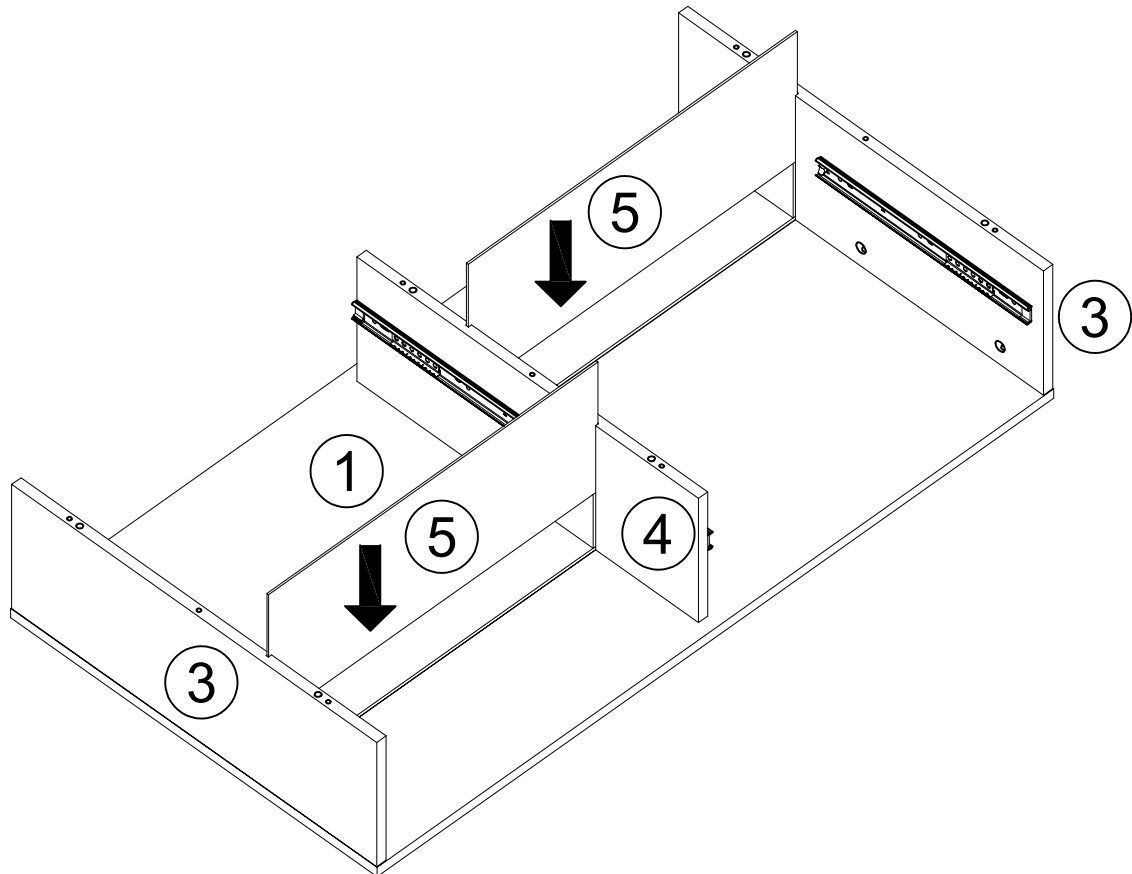

WOHNLING®

Möbel zum Wohlfühlen

WL6.883

<p>2 PERSONEN</p>	<p>50min</p>		
-------------------	--------------	--	--

A	x17	B	x17	C	x12	D	x9	E	x20	F	x4	G	x4
													
M6x35mm		Φ15mm		Φ8x30mm		M7x40mm		M3.5x14mm					
H	x8	I	x1	J	x16	K	x2	L	x8				
													
M4x35mm		4mm		M6x12mm				Φ20mm					

1

A	x9
M6x35mm	

2

E	x8	F	x4
M3.5x14mm			

3

B	x9	C	x6
Φ15mm		Φ8x30mm	

4

5

C	x6	D	x9	I	x1
					
Φ8x30mm		M7x40mm		4mm	

6

I	x1	J	x16
			
4mm		M6x12mm	

7

A	x8	H	x8	E	x4	K	x2
							
M6x35mm		M4x35mm		M3.5x14mm			

8

B	x8	E	x8	G	x4	L	x8
							
Φ15mm		M3.5x14mm				Φ20mm	