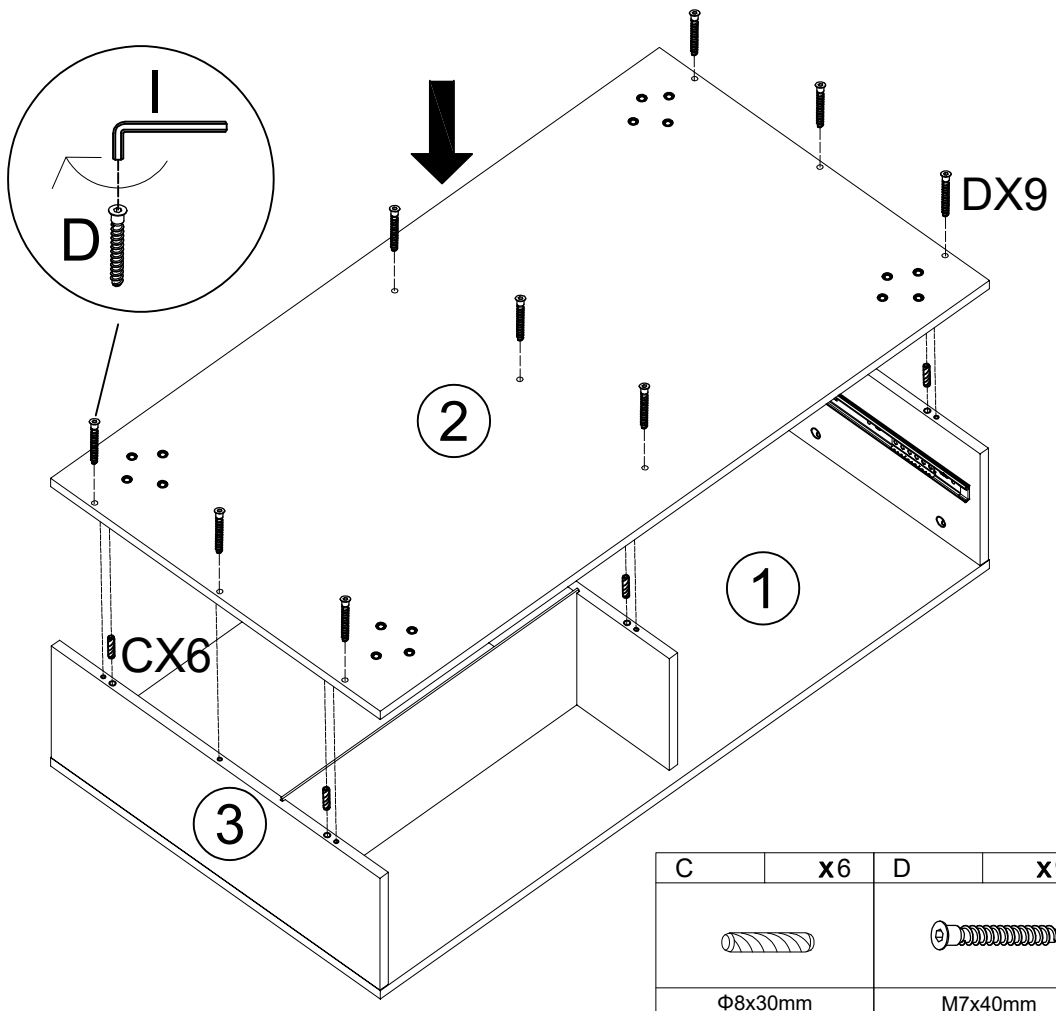

WOHNLING®

Möbel zum Wohlfühlen

WL6.883

<p>2 PERSONEN</p>	<p>50min</p>		
-------------------	--------------	--	--

A	x17	B	x17	C	x12	D	x9	E	x20	F	x4	G	x4
													
M6x35mm		Φ15mm		Φ8x30mm		M7x40mm		M3.5x14mm					
H	x8	I	x1	J	x16	K	x2	L	x8				
													
M4x35mm		4mm		M6x12mm				Φ20mm					

1

A	x9
M6x35mm	

2

E	x8	F	x4
M3.5x14mm			

3

B	x9	C	x6
Φ15mm		Φ8x30mm	

4

5

C	x6	D	x9	I	x1
					
Φ8x30mm		M7x40mm		4mm	

6

I	x1	J	x16
			
4mm		M6x12mm	

7

A	x8	H	x8	E	x4	K	x2
							
M6x35mm		M4x35mm		M3.5x14mm			

8

B	x8	E	x8	G	x4	L	x8
							
Φ15mm		M3.5x14mm				Φ20mm	