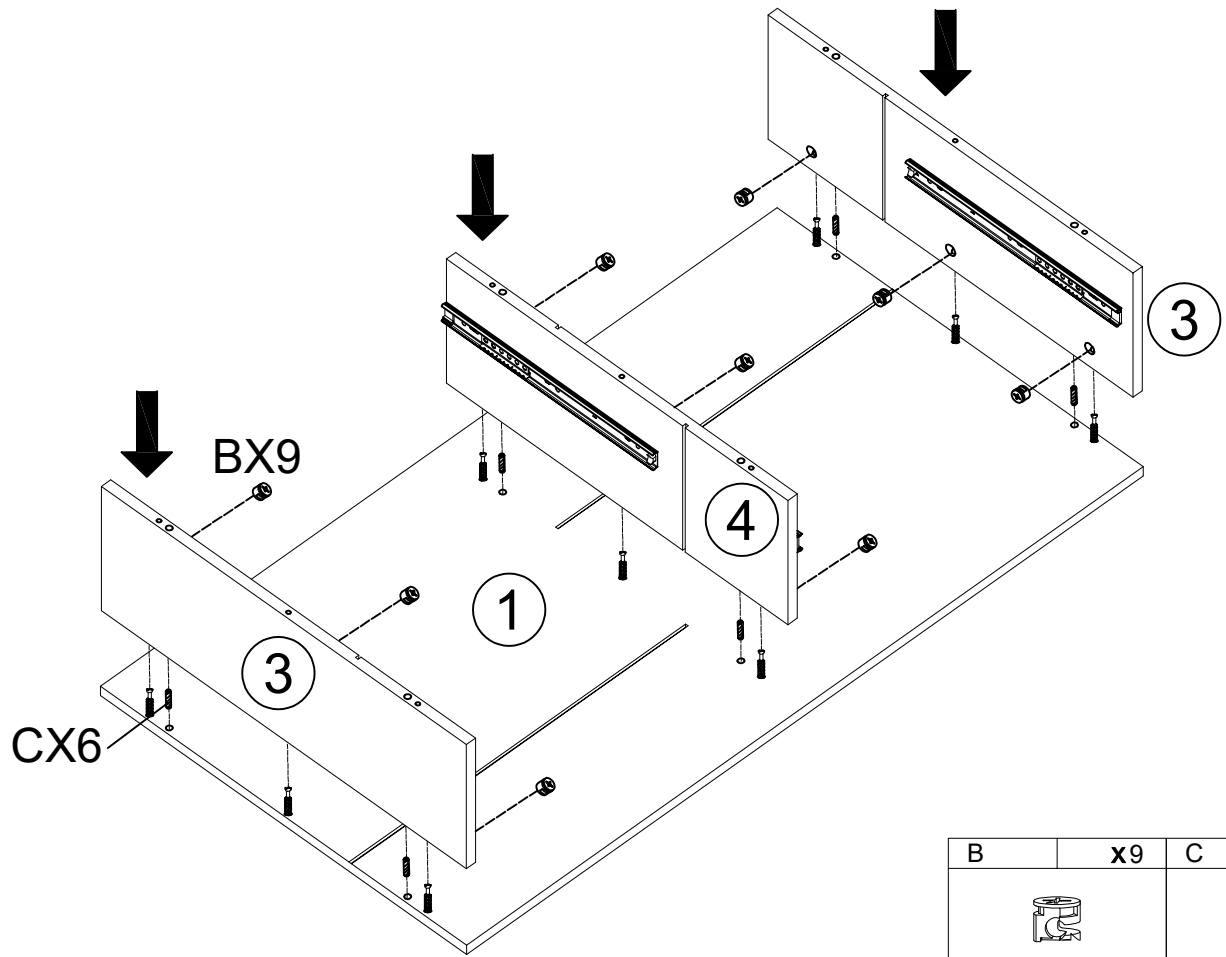

WOHNLING®

Möbel zum Wohlfühlen

WL6.883

<p>2 PERSONEN</p>	<p>50min</p>		
-------------------	--------------	--	--

A	x17	B	x17	C	x12	D	x9	E	x20	F	x4	G	x4
													
M6x35mm		Φ15mm		Φ8x30mm		M7x40mm		M3.5x14mm					
H	x8	I	x1	J	x16	K	x2	L	x8				
													
M4x35mm		4mm		M6x12mm				Φ20mm					

1

A	x9
M6x35mm	

2

E	x8	F	x4
M3.5x14mm			

3

B	x9	C	x6
Φ15mm		Φ8x30mm	

4

5

C	x6	D	x9	I	x1
					
Φ8x30mm		M7x40mm		4mm	

6

I	x1	J	x16
			
4mm		M6x12mm	

7

A	x8	H	x8	E	x4	K	x2
							
M6x35mm		M4x35mm		M3.5x14mm			

8

B	x8	E	x8	G	x4	L	x8
							
Φ15mm		M3.5x14mm				Φ20mm	