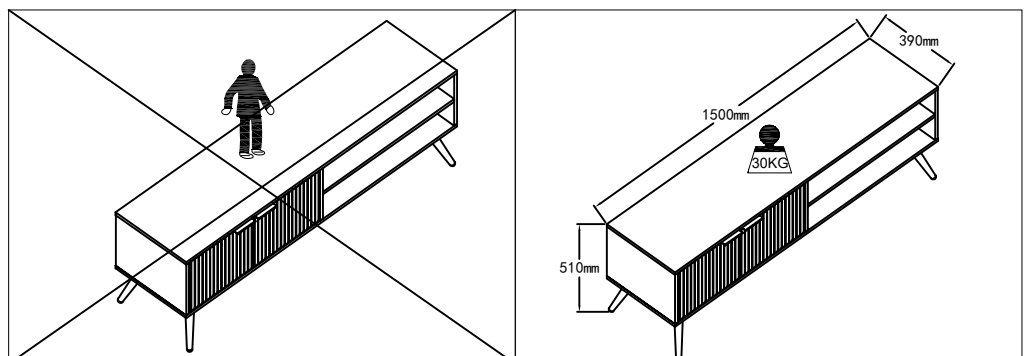

# WOHNLING®

Möbel zum Wohlfühlen

WL6.880

<p>2 PERSONEN</p> 	 <p>50min</p>		
---	--	--	---

A	x12	B	x12	C	x20	D	x8	E	x42	F	x4	G	x8
													
M6x35mm		Φ15mm		Φ8x30mm		M7x40mm		M3.5x14mm				Φ20mm	
H	x14	I	x1	J	x20	K	x2						
													
		4mm		M6x12mm									

1

A	x8
	
M6x35mm	

2

A	x4
	
M6x35mm	

3

B	x4	C	x4
			
Φ15mm		Φ8x30mm	

4

B	x8	C	x8	G	x8
					
Φ15mm		Φ8x30mm		Φ20mm	