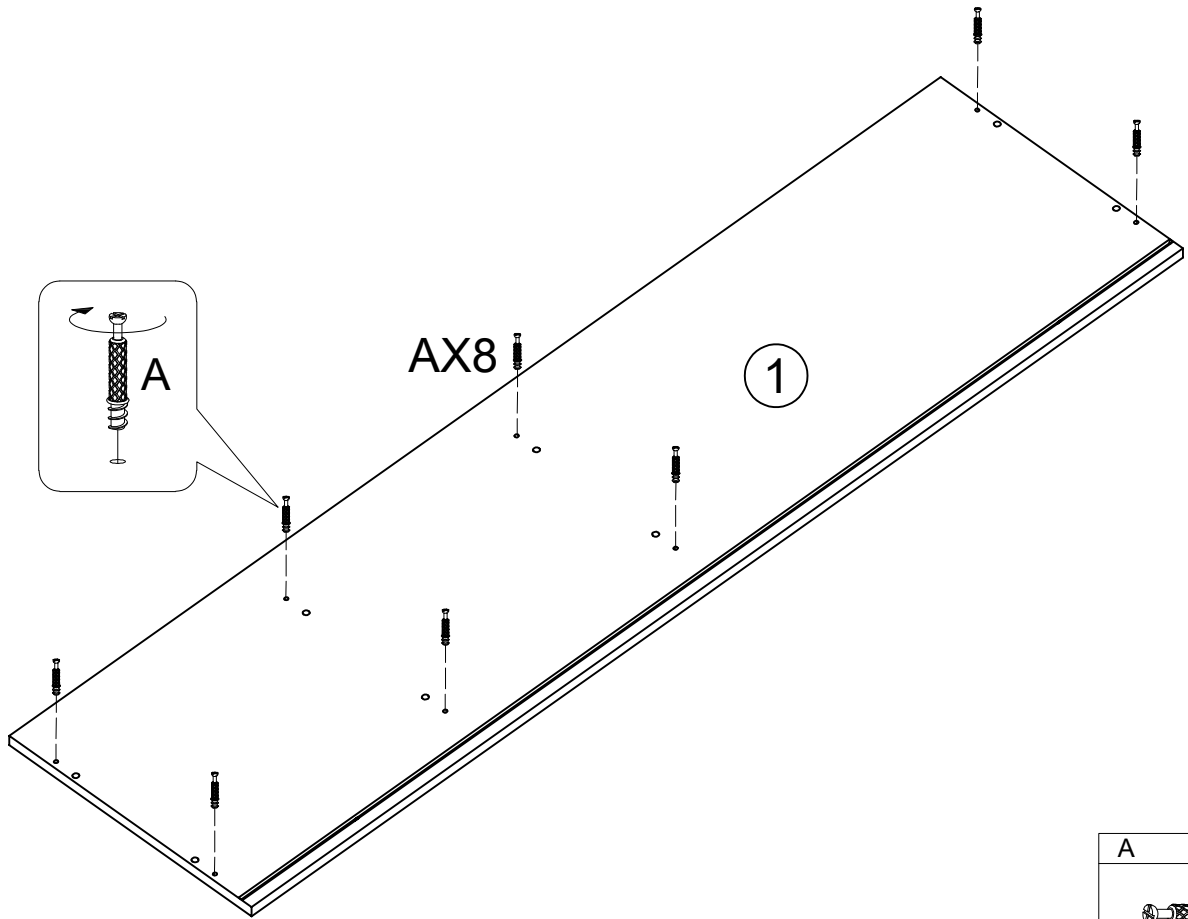

# WOHNLING®

Möbel zum Wohlfühlen

WL6.880

<p>2 PERSONEN</p> 	 <p>50min</p>		
---	--	--	---

A	x12	B	x12	C	x20	D	x8	E	x42	F	x4	G	x8
													
M6x35mm		Φ15mm		Φ8x30mm		M7x40mm		M3.5x14mm				Φ20mm	
H	x14	I	x1	J	x20	K	x2						
													
		4mm		M6x12mm									

1

A	x8
	
M6x35mm	

2

A	x4
	
M6x35mm	

3

B	x4	C	x4
			
Φ15mm		Φ8x30mm	

4

B	x8	C	x8	G	x8
					
Φ15mm		Φ8x30mm		Φ20mm	

5

6

C	x8	D	x8	I	x1
					
Φ8x30mm		M7x40mm		4mm	

7

I	x1	J	x20
4mm		M6x12mm	

8

E	x14	H	x14
M3.5x14mm			

9

E	x12	F	x4	K	x2
					
M3.5x14mm					

10

**X4**

E	x16
	
M3.5x14mm	