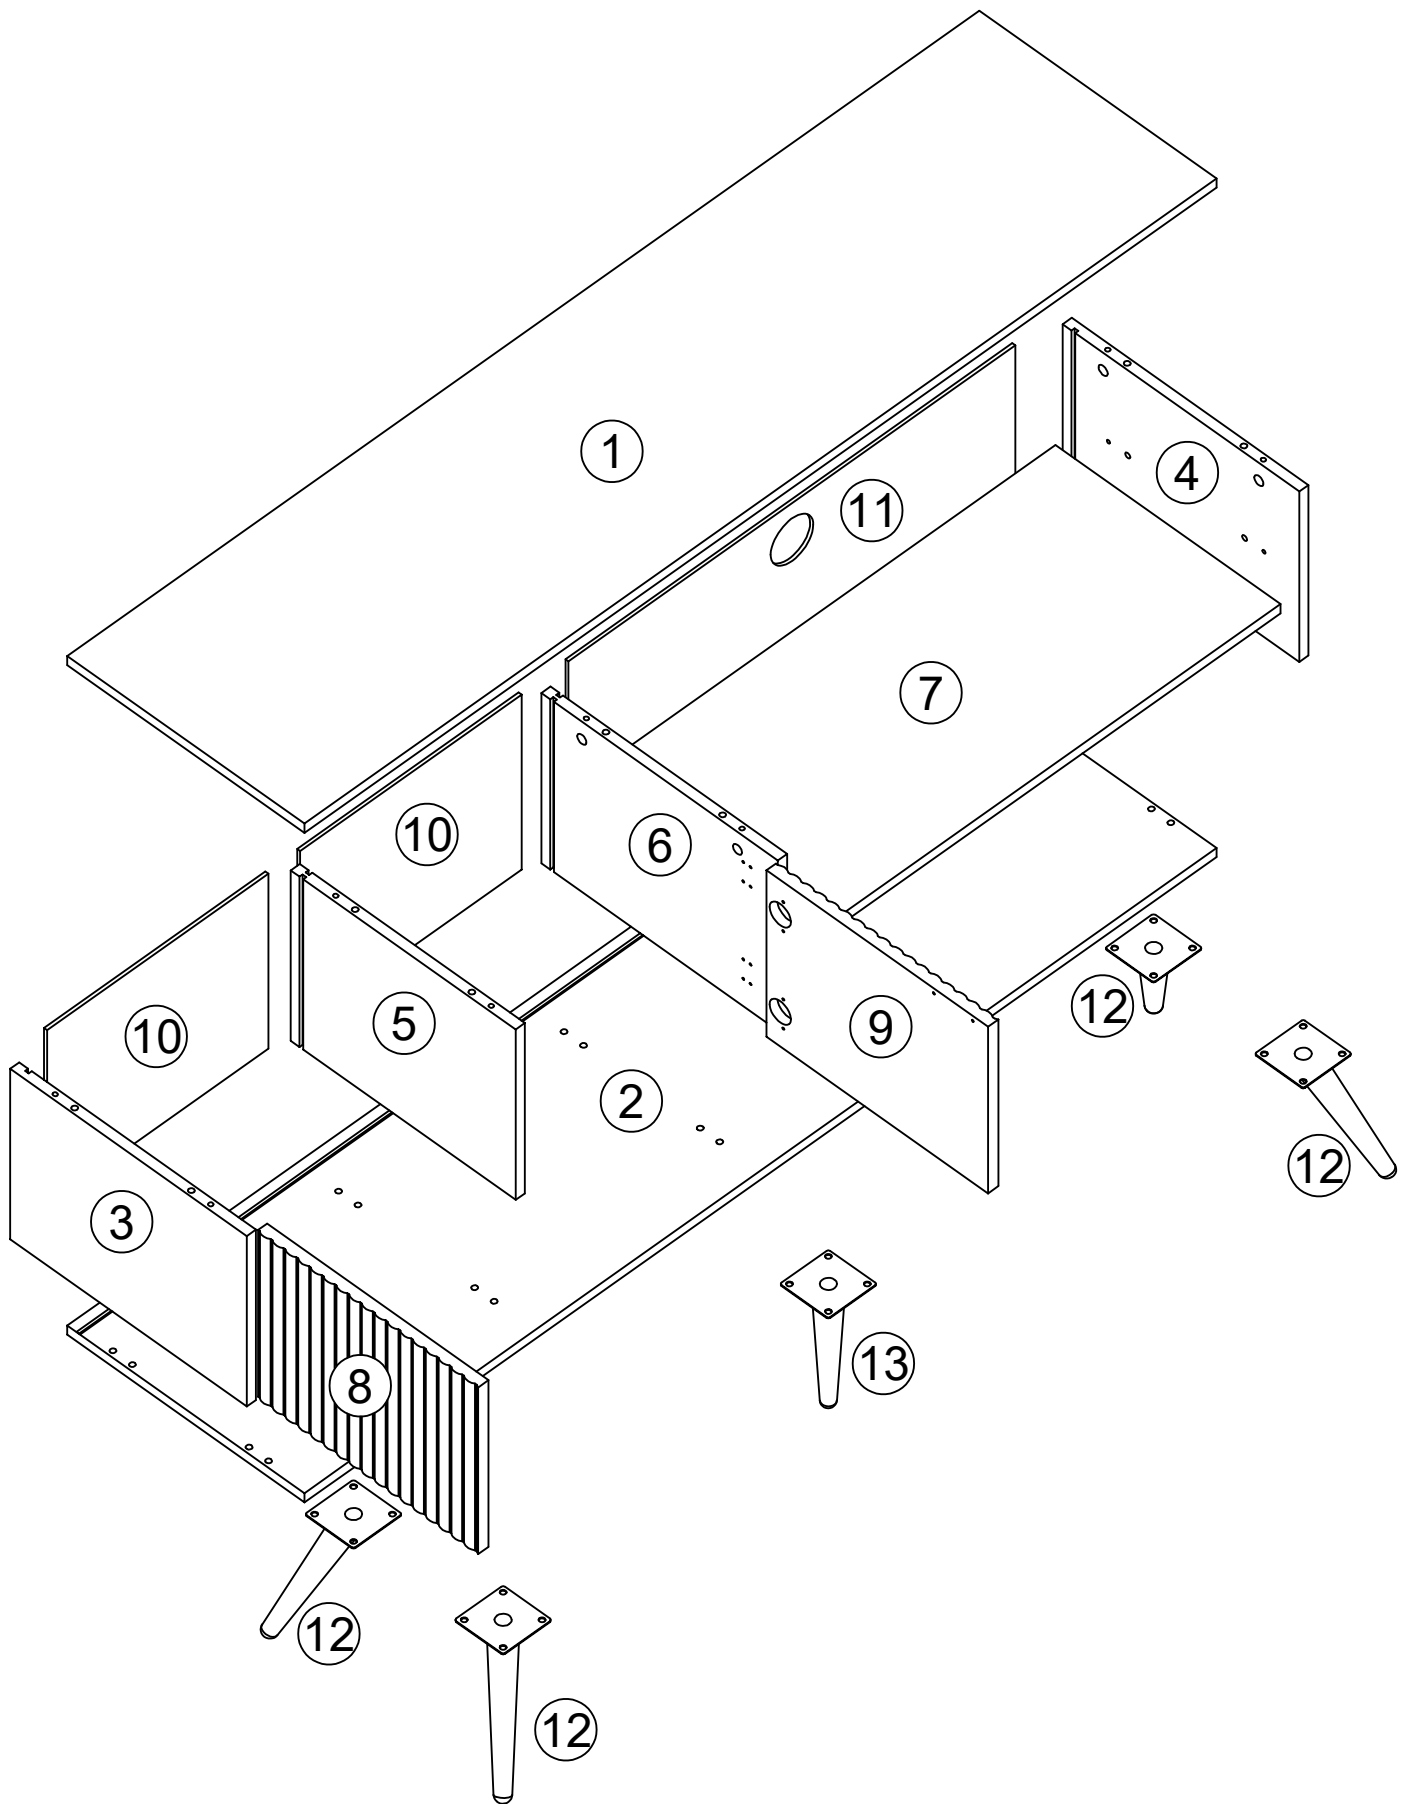

# WOHNLING®

Möbel zum Wohlfühlen

WL6.880

<p>2 PERSONEN</p> 	 <p>50min</p>		
---	--	--	---

A	x12	B	x12	C	x20	D	x8	E	x42	F	x4	G	x8
													
M6x35mm		Φ15mm		Φ8x30mm		M7x40mm		M3.5x14mm				Φ20mm	
H	x14	I	x1	J	x20	K	x2						
													
		4mm		M6x12mm									

1

A	x8
	
M6x35mm	

2

A	x4
	
M6x35mm	

3

B	x4	C	x4
			
Φ15mm		Φ8x30mm	

4

B	x8	C	x8	G	x8
					
Φ15mm		Φ8x30mm		Φ20mm	

5

6

C	x8	D	x8	I	x1
					
Φ8x30mm		M7x40mm		4mm	

7

I	x1	J	x20
4mm		M6x12mm	

8

E	x14	H	x14
M3.5x14mm			

9