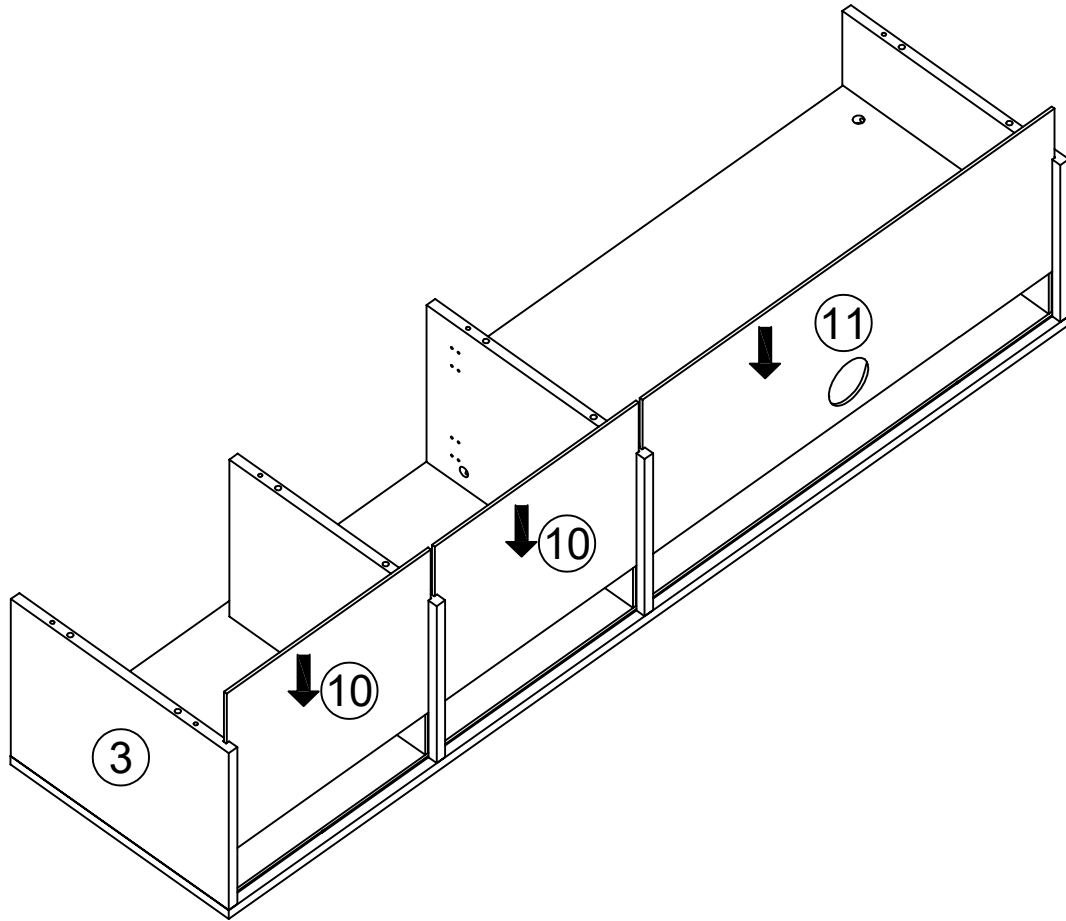

# WOHNLING®

Möbel zum Wohlfühlen

WL6.880

<p>2 PERSONEN</p> 	 <p>50min</p>		
---	--	--	---

A	x12	B	x12	C	x20	D	x8	E	x42	F	x4	G	x8
													
M6x35mm		Φ15mm		Φ8x30mm		M7x40mm		M3.5x14mm				Φ20mm	
H	x14	I	x1	J	x20	K	x2						
													
		4mm		M6x12mm									

1

A	x8
	
M6x35mm	

2

A	x4
	
M6x35mm	

3

B	x4	C	x4
			
Φ15mm		Φ8x30mm	

4

B	x8	C	x8	G	x8
					
Φ15mm		Φ8x30mm		Φ20mm	

5

6

C	x8	D	x8	I	x1
					
Φ8x30mm		M7x40mm		4mm	

7

I	x1	J	x20
4mm		M6x12mm	

8

E	x14	H	x14
M3.5x14mm			

9