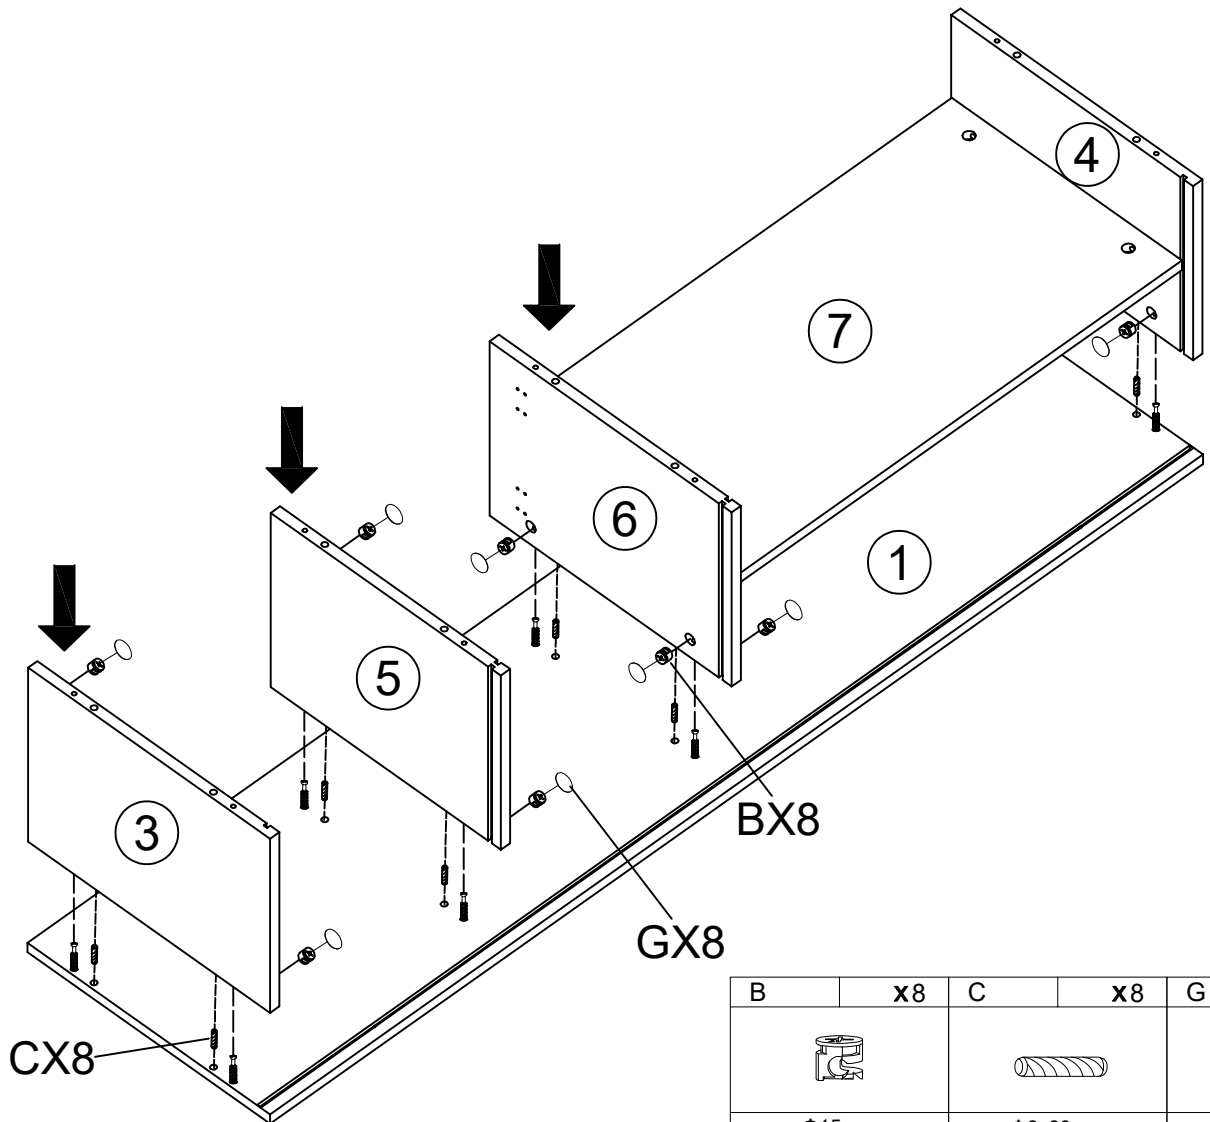

# WOHNLING®

Möbel zum Wohlfühlen

WL6.880

<p>2 PERSONEN</p> 	 <p>50min</p>		
---	--	--	---

A	x12	B	x12	C	x20	D	x8	E	x42	F	x4	G	x8
													
M6x35mm		Φ15mm		Φ8x30mm		M7x40mm		M3.5x14mm				Φ20mm	
H	x14	I	x1	J	x20	K	x2						
													
		4mm		M6x12mm									

1

A	x8
	
M6x35mm	

2

A	x4
	
M6x35mm	

3

B	x4	C	x4
			
Φ15mm		Φ8x30mm	

4

B	x8	C	x8	G	x8
					
Φ15mm		Φ8x30mm		Φ20mm	

5

6

C	x8	D	x8	I	x1
					
Φ8x30mm		M7x40mm		4mm	

7

I	x1	J	x20
4mm		M6x12mm	

8

E	x14	H	x14
M3.5x14mm			

9

E	x12	F	x4	K	x2
					
M3.5x14mm					

10

**X4**

E	x16
	
M3.5x14mm	