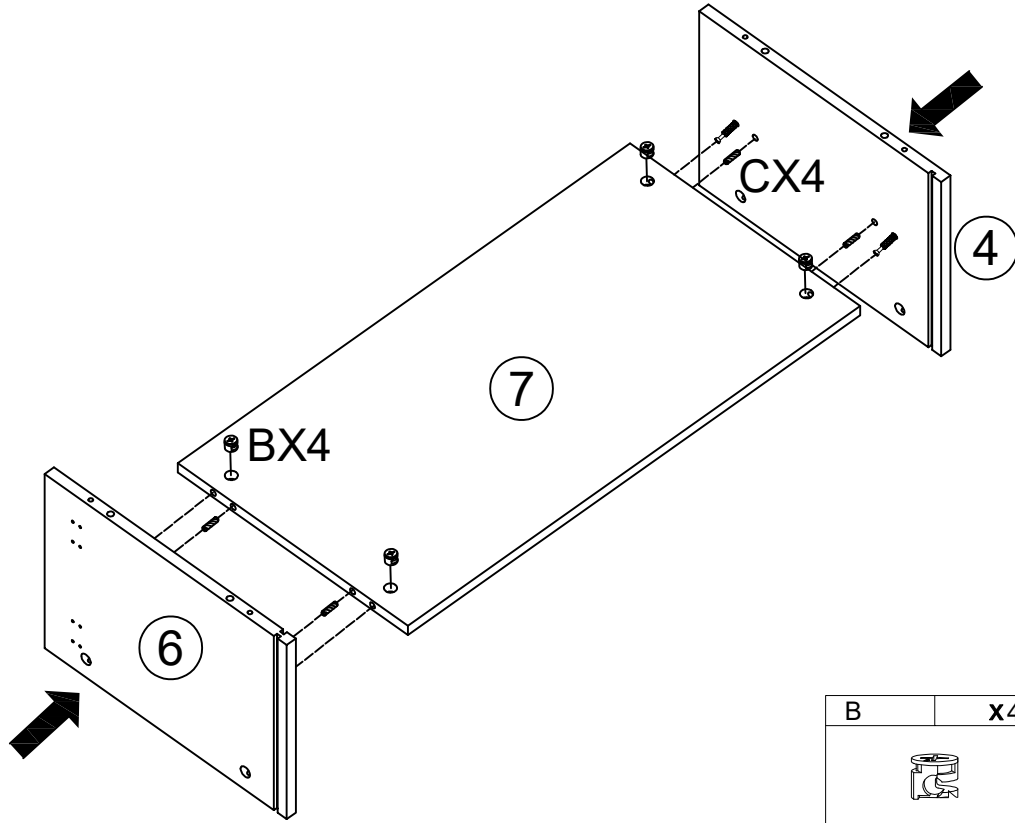

# WOHNLING®

Möbel zum Wohlfühlen

WL6.880

<p>2 PERSONEN</p> 	 <p>50min</p>		
---	--	--	---

A	x12	B	x12	C	x20	D	x8	E	x42	F	x4	G	x8
													
M6x35mm		Φ15mm		Φ8x30mm		M7x40mm		M3.5x14mm				Φ20mm	
H	x14	I	x1	J	x20	K	x2						
													
		4mm		M6x12mm									

1

A	x8
	
M6x35mm	

2

A	x4
	
M6x35mm	

3

B	x4	C	x4
			
Φ15mm		Φ8x30mm	

4

B	x8	C	x8	G	x8
					
Φ15mm		Φ8x30mm		Φ20mm	

5

6

C	x8	D	x8	I	x1
					
Φ8x30mm		M7x40mm		4mm	

7

I	x1	J	x20
4mm		M6x12mm	

8

E	x14	H	x14
M3.5x14mm			

9

E	x12	F	x4	K	x2
					
M3.5x14mm					

10

**X4**

E	x16
	
M3.5x14mm	