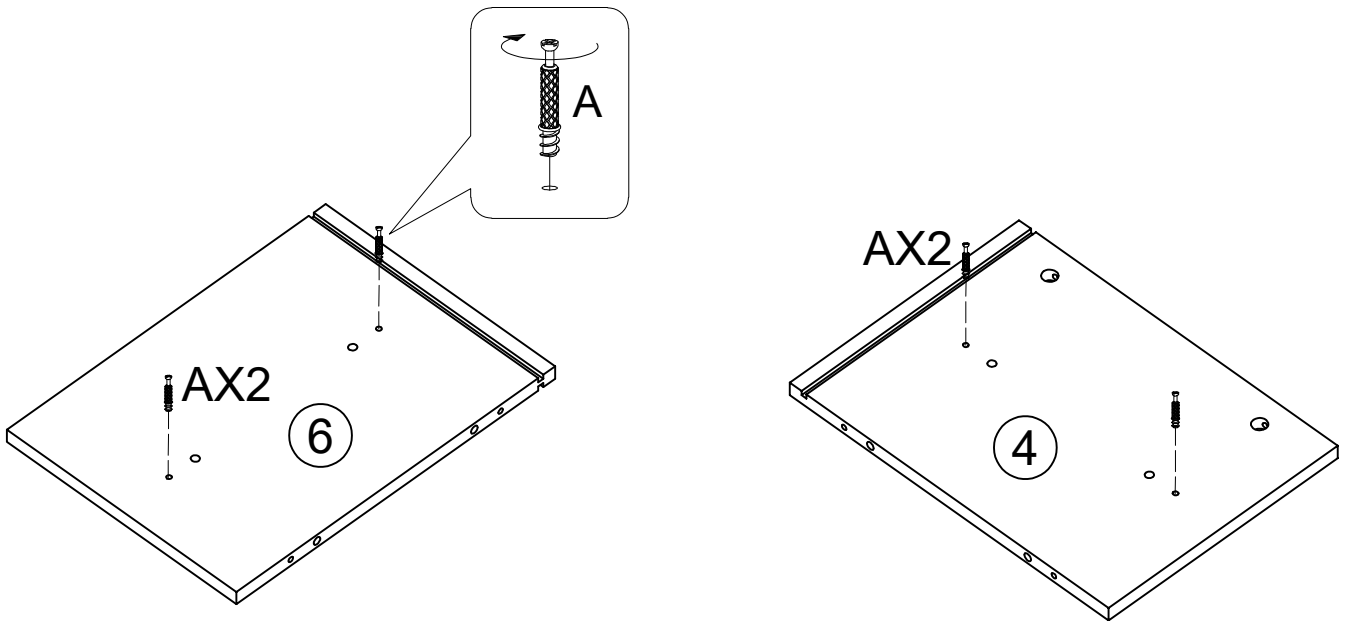

# WOHNLING®

Möbel zum Wohlfühlen

WL6.880

<p>2 PERSONEN</p> 	 <p>50min</p>		
---	--	--	---

A	x12	B	x12	C	x20	D	x8	E	x42	F	x4	G	x8
													
M6x35mm		Φ15mm		Φ8x30mm		M7x40mm		M3.5x14mm				Φ20mm	
H	x14	I	x1	J	x20	K	x2						
													
		4mm		M6x12mm									

1

A	x8
	
M6x35mm	

2

A	x4
	
M6x35mm	

3

B	x4	C	x4
			
Φ15mm		Φ8x30mm	

4

B	x8	C	x8	G	x8
					
Φ15mm		Φ8x30mm		Φ20mm	

5

6

C	x8	D	x8	I	x1
					
Φ8x30mm		M7x40mm		4mm	

7

I	x1	J	x20
4mm		M6x12mm	

8

E	x14	H	x14
M3.5x14mm			

9

E	x12	F	x4	K	x2
					
M3.5x14mm					

10

**X4**

E	x16
	
M3.5x14mm	