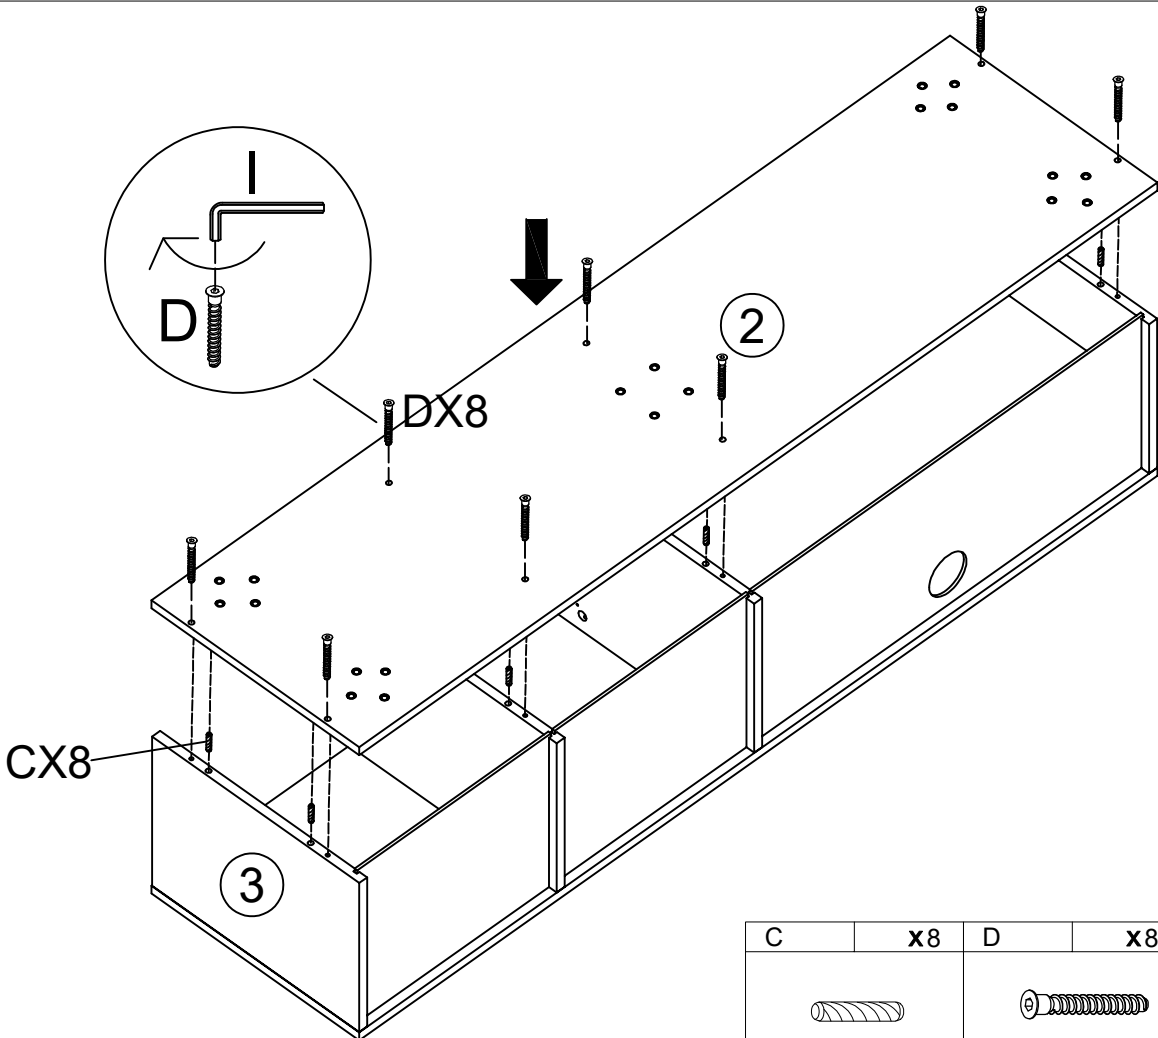

# WOHNLING®

Möbel zum Wohlfühlen

WL6.880

<p>2 PERSONEN</p> 	 <p>50min</p>		
---	--	--	---

A	x12	B	x12	C	x20	D	x8	E	x42	F	x4	G	x8
													
M6x35mm		Φ15mm		Φ8x30mm		M7x40mm		M3.5x14mm				Φ20mm	
H	x14	I	x1	J	x20	K	x2						
													
		4mm		M6x12mm									

1

A	x8
	
M6x35mm	

2

A	x4
	
M6x35mm	

3

B	x4	C	x4
			
Φ15mm		Φ8x30mm	

4

B	x8	C	x8	G	x8
					
Φ15mm		Φ8x30mm		Φ20mm	

5

6

C	x8	D	x8	I	x1
					
Φ8x30mm		M7x40mm		4mm	

7

I	x1	J	x20
4mm		M6x12mm	

8

E	x14	H	x14
M3.5x14mm			

9

E	x12	F	x4	K	x2
					
M3.5x14mm					

10

**X4**

E	x16
	
M3.5x14mm	