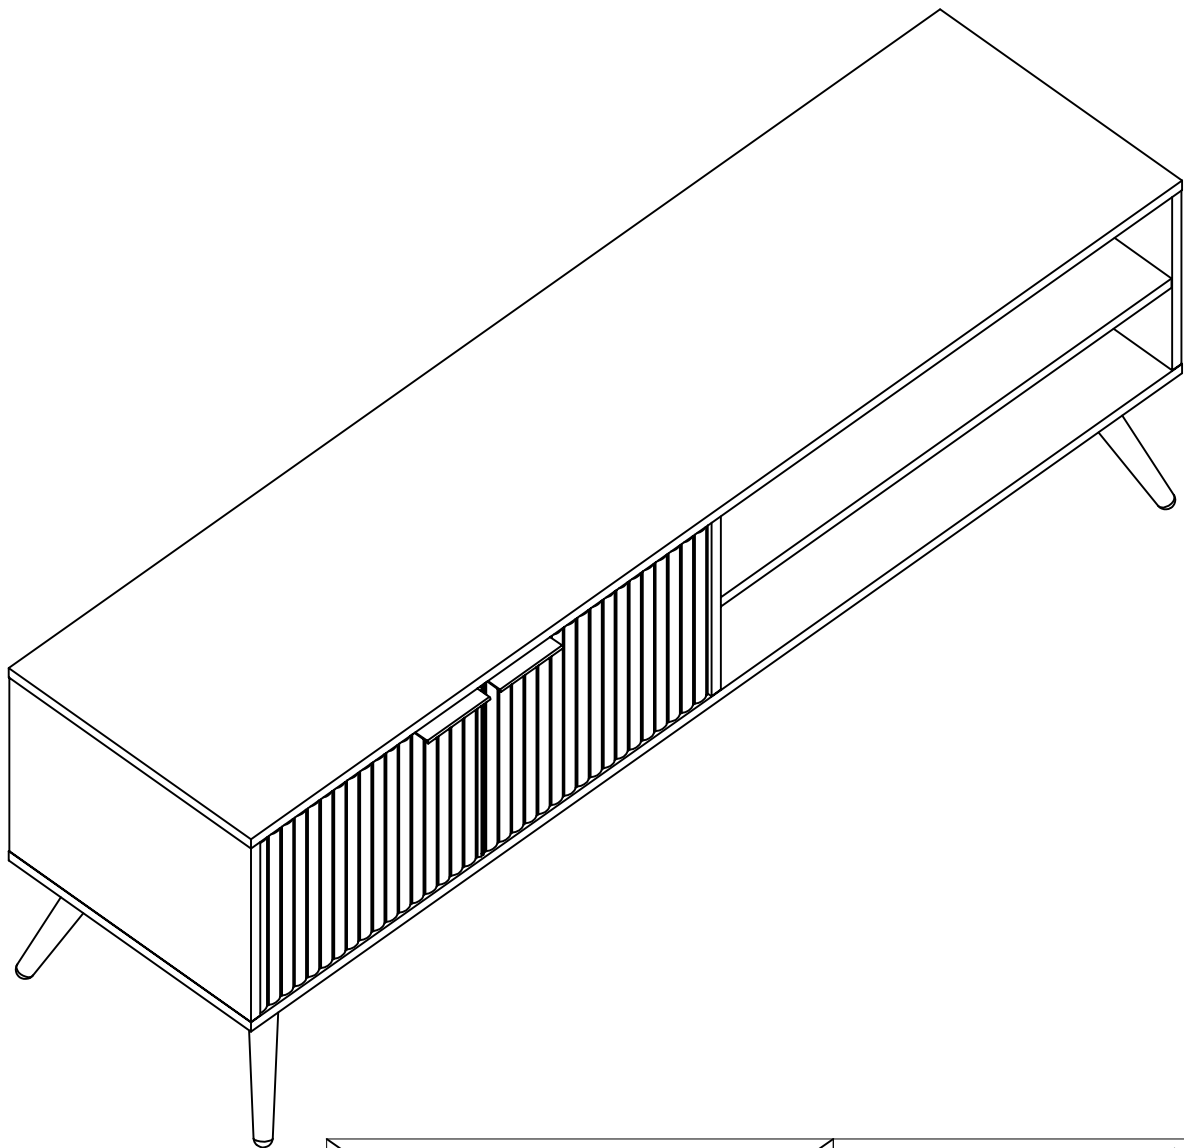

# WOHNLING®

Möbel zum Wohlfühlen

WL6.880

<p>2 PERSONEN</p> 	 <p>50min</p>		
---	--	--	---

A	x12	B	x12	C	x20	D	x8	E	x42	F	x4	G	x8
													
M6x35mm		Φ15mm		Φ8x30mm		M7x40mm		M3.5x14mm				Φ20mm	
H	x14	I	x1	J	x20	K	x2						
													
		4mm		M6x12mm									

1

A	x8
	
M6x35mm	

2

A	x4
	
M6x35mm	

3

B	x4	C	x4
			
Φ15mm		Φ8x30mm	

4

B	x8	C	x8	G	x8
					
Φ15mm		Φ8x30mm		Φ20mm	