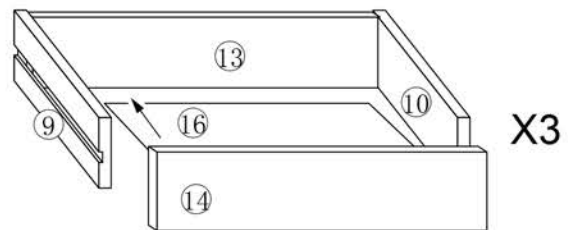

# Desing Holz-Kommode

WL1.338

WL1.339

- |   |   |   |   |   |   |   |  |   |   |   |   |
|---|---|---|---|---|---|---|--|---|---|---|---|
|  |  |  |  |  |  |  |  |  |  |  |  |
| 5X40MM  | 8X30MM  | 7X39MM  | 3.5X14MM  | EX10  | 3X16MM  | 4X19MM  | HX10   | IX1   | JX4   | KX1   | LX2   |
| AX30  | BX16  | CX26  | DX30  |   | FX18  | GX8   |  |   |   |   |   |