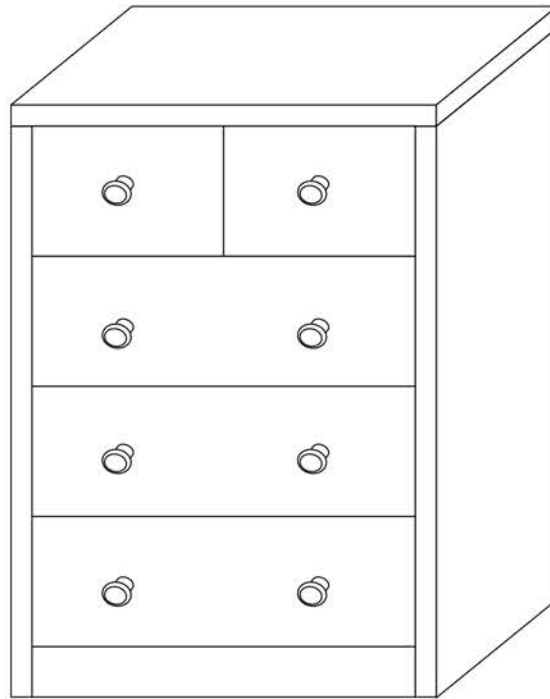

# Desing Holz-Kommode

WL1.338

WL1.339

- |   |   |   |   |   |   |   |  |   |   |   |   |
|---|---|---|---|---|---|---|--|---|---|---|---|
|  |  |  |  |  |  |  |  |  |  |  |  |
| 5X40MM  | 8X30MM  | 7X39MM  | 3.5X14MM  | EX10  | 3X16MM  | 4X19MM  | HX10   | IX1   | JX4   | KX1   | LX2   |
| AX30  | BX16  | CX26  | DX30  |   | FX18  | GX8   |  |   |   |   |   |