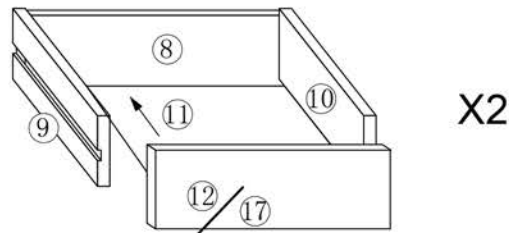

# Desing Holz-Kommode

WL1.338

WL1.339

- |   |   |   |   |   |   |   |  |   |   |   |   |
|---|---|---|---|---|---|---|--|---|---|---|---|
|  |  |  |  |  |  |  |  |  |  |  |  |
| 5X40MM  | 8X30MM  | 7X39MM  | 3.5X14MM  | EX10  | 3X16MM  | 4X19MM  | HX10   | IX1   | JX4   | KX1   | LX2   |
| AX30  | BX16  | CX26  | DX30  |   | FX18  | GX8   |  |   |   |   |   |