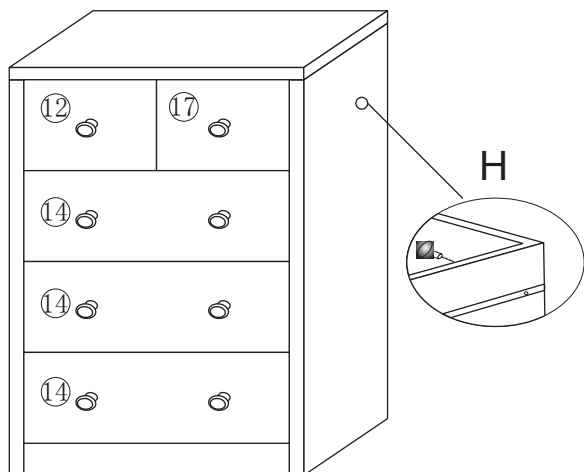

# Desing Holz-Kommode

WL1.338

WL1.339

- |   |   |   |   |   |   |   |  |   |   |   |   |
|---|---|---|---|---|---|---|--|---|---|---|---|
|  |  |  |  |  |  |  |  |  |  |  |  |
| 5X40MM  | 8X30MM  | 7X39MM  | 3.5X14MM  | EX10  | 3X16MM  | 4X19MM  | HX10   | IX1   | JX4   | KX1   | LX2   |
| AX30  | BX16  | CX26  | DX30  |   | FX18  | GX8   |  |   |   |   |   |

1

2

3

4

5

6

7