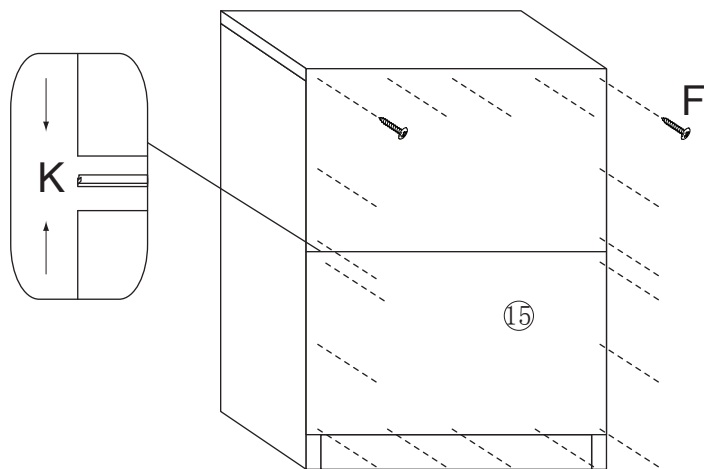

# Desing Holz-Kommode

WL1.338

WL1.339

- |   |   |   |   |   |   |   |  |   |   |   |   |
|---|---|---|---|---|---|---|--|---|---|---|---|
|  |  |  |  |  |  |  |  |  |  |  |  |
| 5X40MM  | 8X30MM  | 7X39MM  | 3.5X14MM  | EX10  | 3X16MM  | 4X19MM  | HX10   | IX1   | JX4   | KX1   | LX2   |
| AX30  | BX16  | CX26  | DX30  |   | FX18  | GX8   |  |   |   |   |   |

1

2

3

4

5

6

7