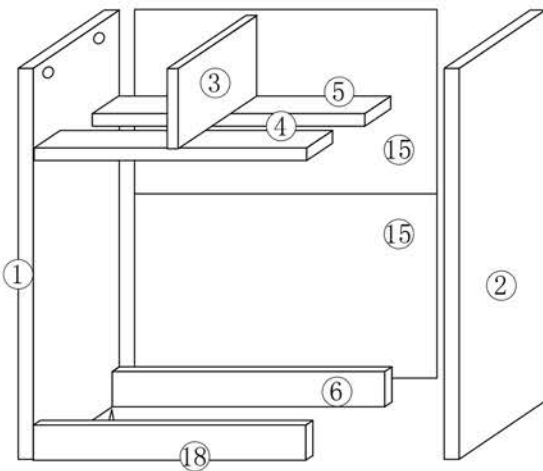

# Desing Holz-Kommode

WL1.338

WL1.339

- |   |   |   |   |   |   |   |  |   |   |   |   |
|---|---|---|---|---|---|---|--|---|---|---|---|
|  |  |  |  |  |  |  |  |  |  |  |  |
| 5X40MM  | 8X30MM  | 7X39MM  | 3.5X14MM  | EX10  | 3X16MM  | 4X19MM  | HX10   | IX1   | JX4   | KX1   | LX2   |
| AX30  | BX16  | CX26  | DX30  |   | FX18  | GX8   |  |   |   |   |   |