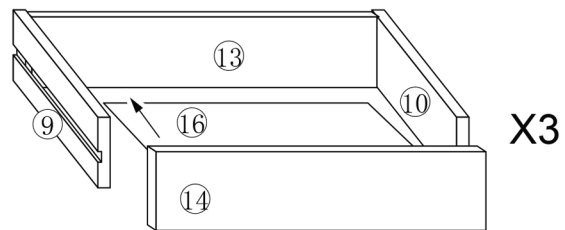

Desing Holz-Kommode

WL1.338

WL1.339

- | | | | | | | | | | | | |
|---|---|---|---|---|---|---|--|---|---|---|---|
|  |  |  |  |  |  |  |  |  |  |  |  |
| 5X40MM | 8X30MM | 7X39MM | 3.5X14MM | EX10 | 3X16MM | 4X19MM | HX10 | IX1 | JX4 | KX1 | LX2 |
| AX30 | BX16 | CX26 | DX30 | | FX18 | GX8 | | | | | |