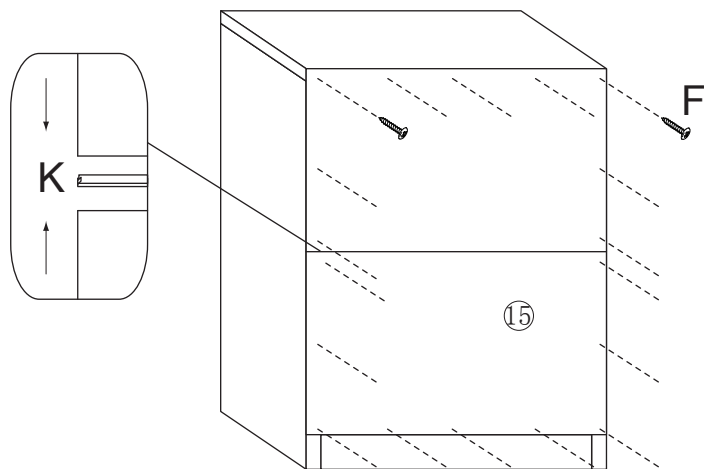

Desing Holz-Kommode

WL1.338

WL1.339

- | | | | | | | | | | | | |
|---|---|---|---|---|---|---|--|---|---|---|---|
|  |  |  |  |  |  |  |  |  |  |  |  |
| 5X40MM | 8X30MM | 7X39MM | 3.5X14MM | EX10 | 3X16MM | 4X19MM | HX10 | IX1 | JX4 | KX1 | LX2 |
| AX30 | BX16 | CX26 | DX30 | | FX18 | GX8 | | | | | |

1

2

3

4

5

6

7