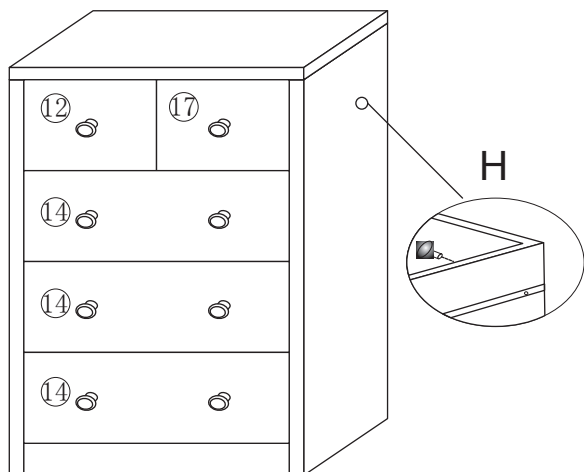

Desing Holz-Kommode

WL1.338

WL1.339

- | | | | | | | | | | | | |
|---|---|---|---|---|---|---|--|---|---|---|---|
|  |  |  |  |  |  |  |  |  |  |  |  |
| 5X40MM | 8X30MM | 7X39MM | 3.5X14MM | EX10 | 3X16MM | 4X19MM | HX10 | IX1 | JX4 | KX1 | LX2 |
| AX30 | BX16 | CX26 | DX30 | | FX18 | GX8 | | | | | |

1

2

3

4

5

6

7