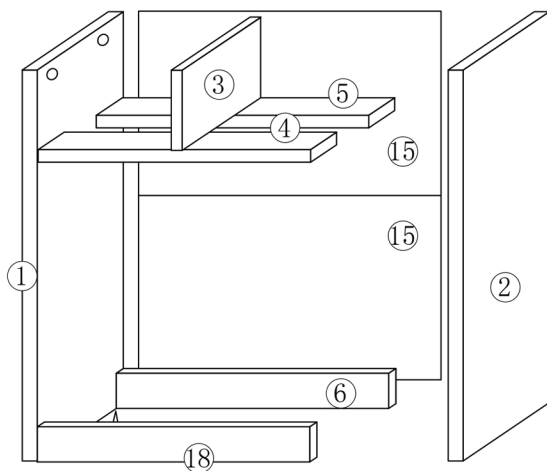

Desing Holz-Kommode

WL1.338

WL1.339

- | | | | | | | | | | | | |
|---|---|---|---|---|---|---|--|---|---|---|---|
|  |  |  |  |  |  |  |  |  |  |  |  |
| 5X40MM | 8X30MM | 7X39MM | 3.5X14MM | EX10 | 3X16MM | 4X19MM | HX10 | IX1 | JX4 | KX1 | LX2 |
| AX30 | BX16 | CX26 | DX30 | | FX18 | GX8 | | | | | |