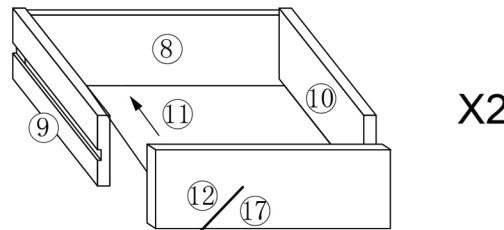

Desing Holz-Kommode

WL1.338

WL1.339

- | | | | | | | | | | | | |
|---|---|---|---|---|---|---|--|---|---|---|---|
|  |  |  |  |  |  |  |  |  |  |  |  |
| 5X40MM | 8X30MM | 7X39MM | 3.5X14MM | EX10 | 3X16MM | 4X19MM | HX10 | IX1 | JX4 | KX1 | LX2 |
| AX30 | BX16 | CX26 | DX30 | | FX18 | GX8 | | | | | |