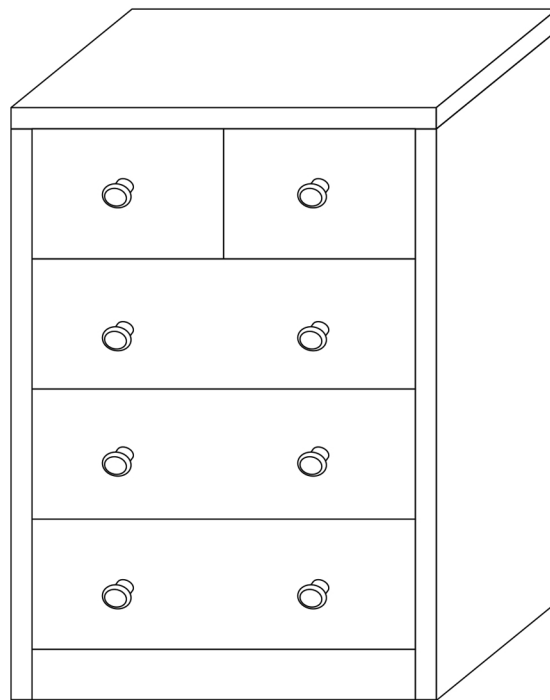

Desing Holz-Kommode

WL1.338

WL1.339

- | | | | | | | | | | | | |
|---|---|---|---|---|---|---|--|---|---|---|---|
|  |  |  |  |  |  |  |  |  |  |  |  |
| 5X40MM | 8X30MM | 7X39MM | 3.5X14MM | EX10 | 3X16MM | 4X19MM | HX10 | IX1 | JX4 | KX1 | LX2 |
| AX30 | BX16 | CX26 | DX30 | | FX18 | GX8 | | | | | |