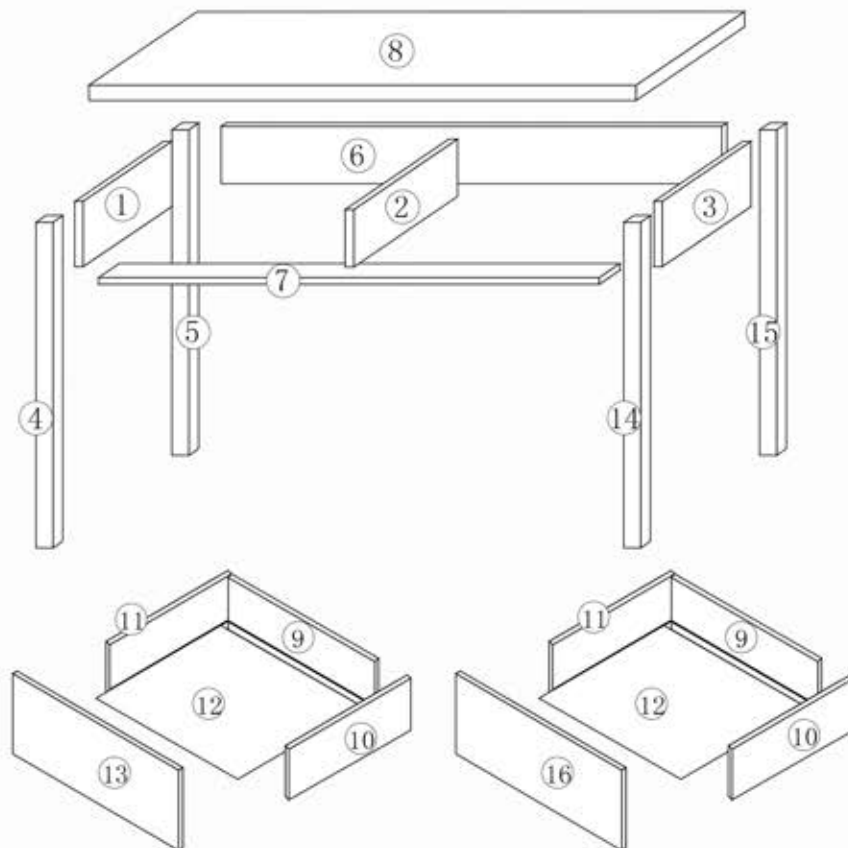

Schreibtisch

WL1.158

5X40MM

AX7

8X30MM

BX34

7X39MM

CX24

3.5X14MM

DX24

EX4

FX1

GX2

CL x 2

CR x 2

DL x 2