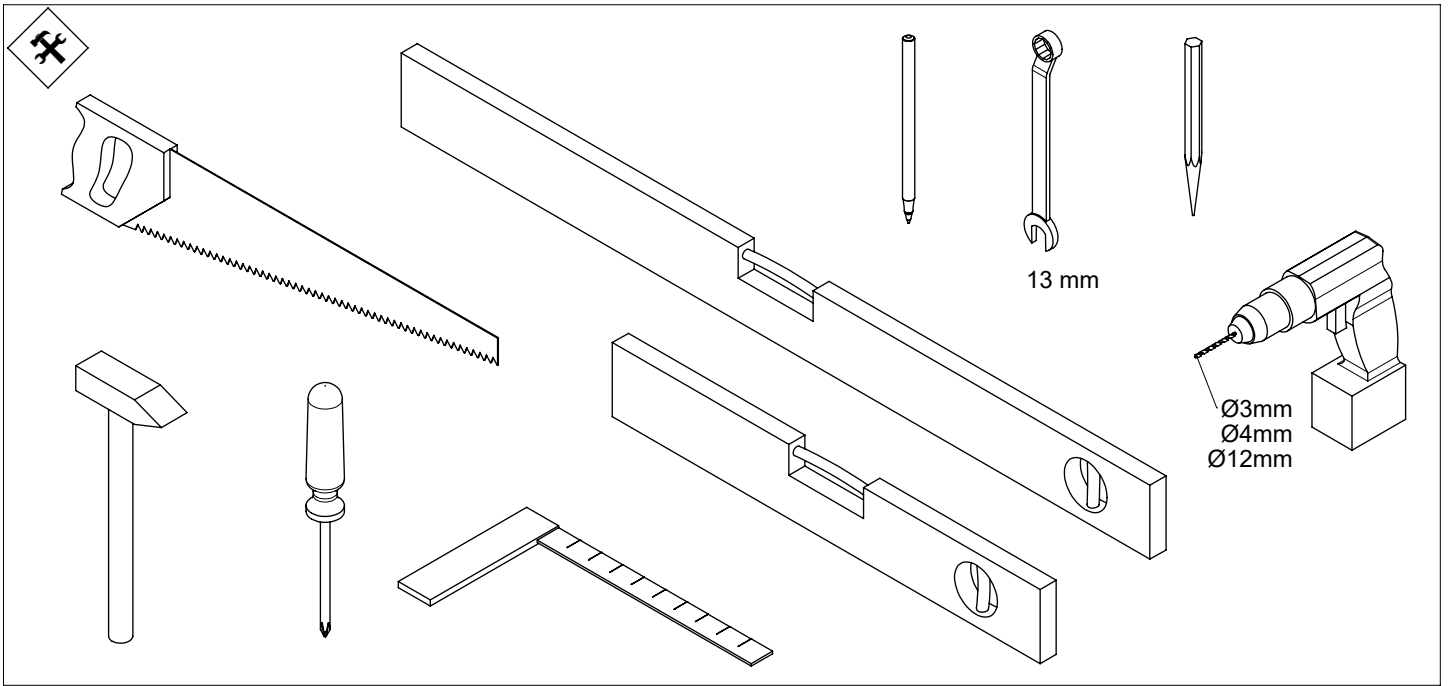

LYON

Installation instruction
Montageanleitung
Instruction de montage

Y: 220mm			
N [st /p]	Z [mm]	X [mm]	
		B: 650mm	B: 750mm
11	2420	1810	1810
12	2640	1970	1970
13	2860	2130	2130

3

6

7