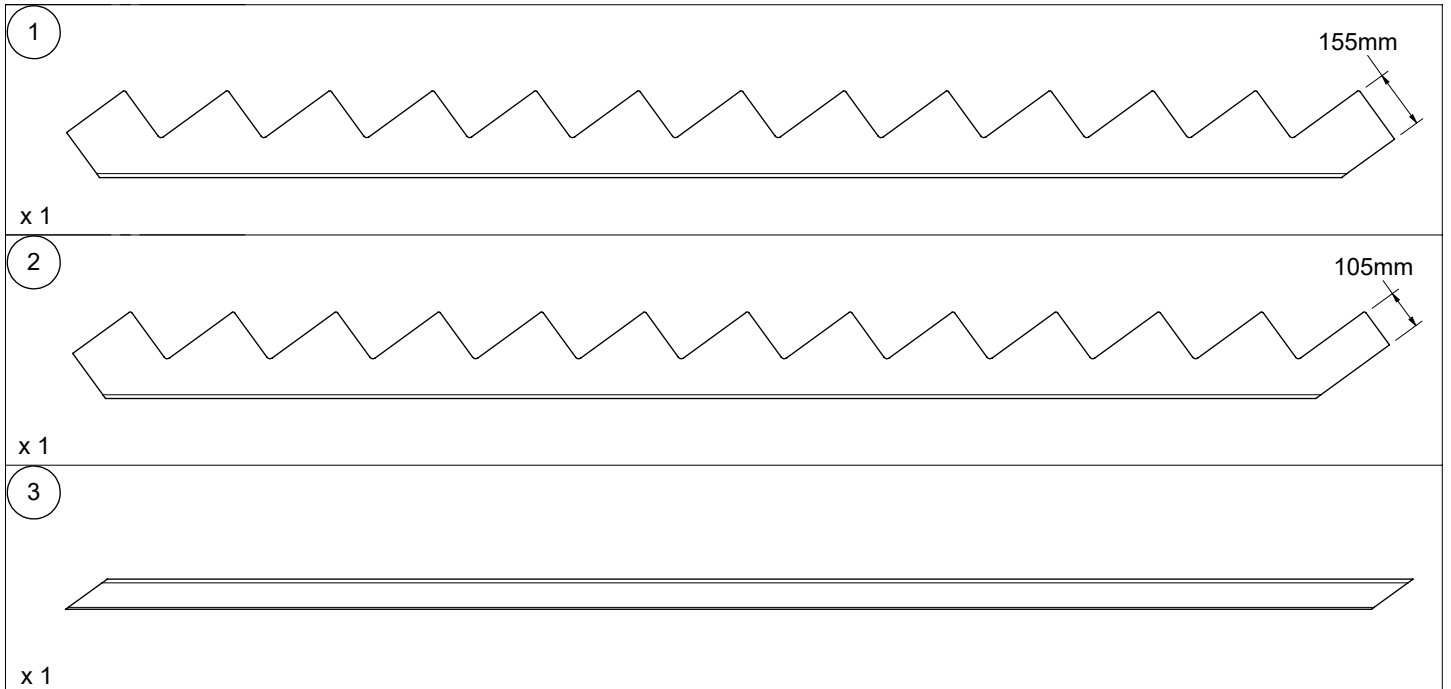

LYON

Installation instruction
Montageanleitung
Instruction de montage

Y: 220mm			
N [st /p]	Z [mm]	X [mm]	
		B: 650mm	B: 750mm
11	2420	1810	1810
12	2640	1970	1970
13	2860	2130	2130

3

6

7