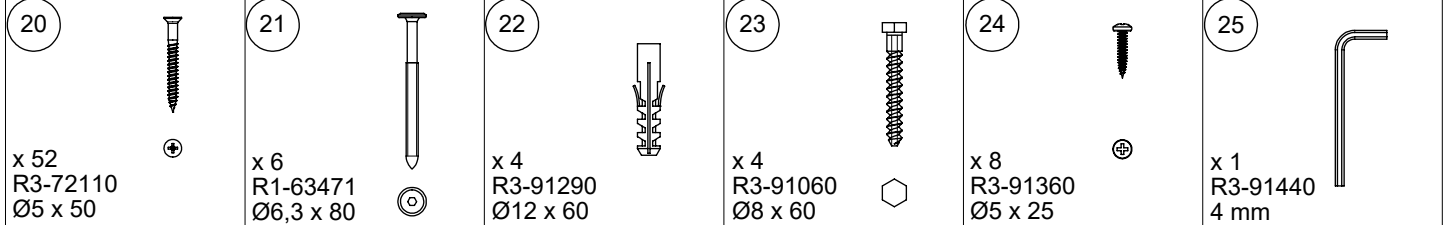

LYON

Installation instruction
Montageanleitung
Instruction de montage

Y: 220mm			
N [st /p]	Z [mm]	X [mm]	
		B: 650mm	B: 750mm
11	2420	1810	1810
12	2640	1970	1970
13	2860	2130	2130

3

6

7