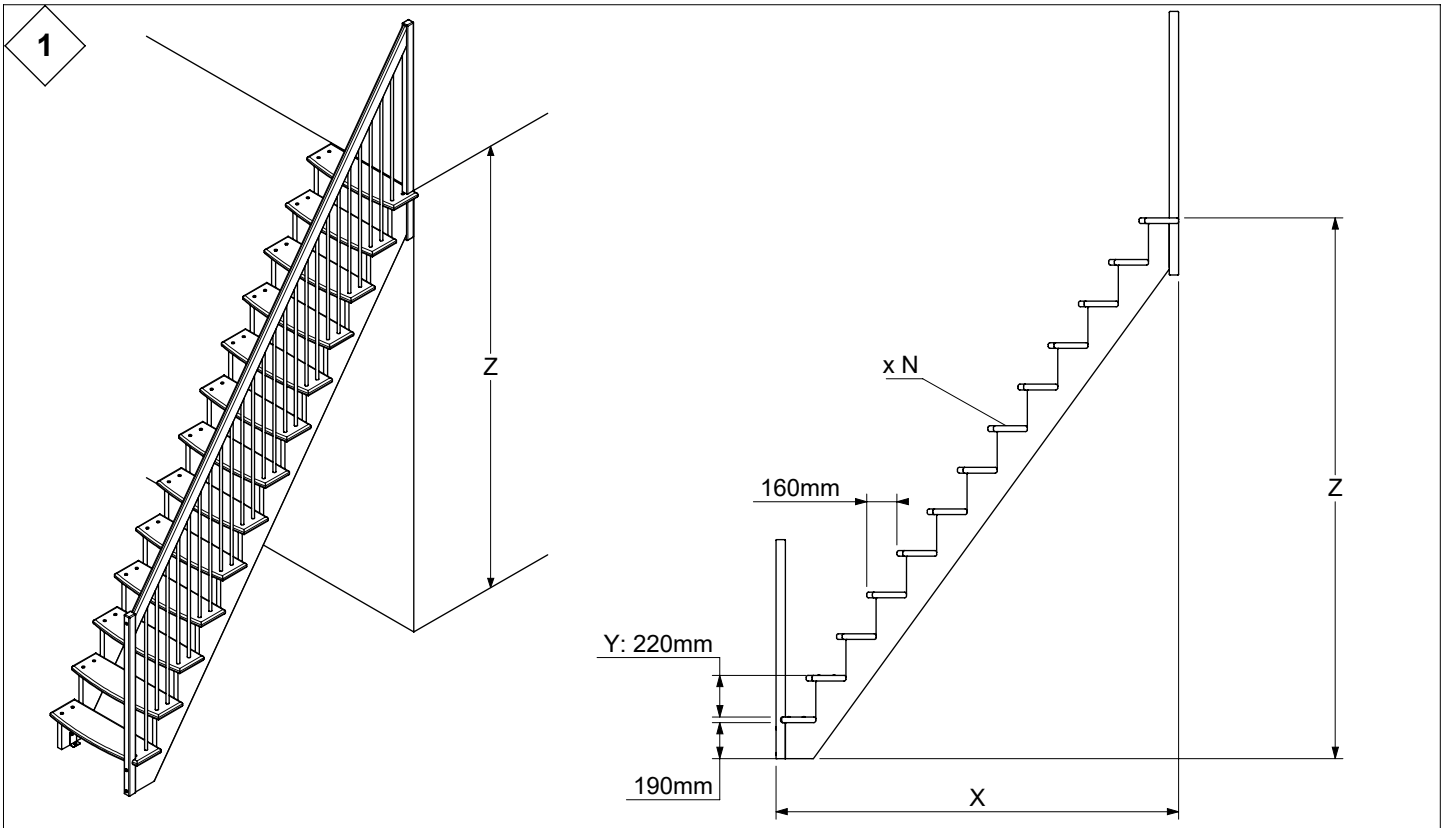

LYON

Installation instruction
Montageanleitung
Instruction de montage

Y: 220mm			
N [st /p]	Z [mm]	X [mm]	
		B: 650mm	B: 750mm
11	2420	1810	1810
12	2640	1970	1970
13	2860	2130	2130

3

6

7