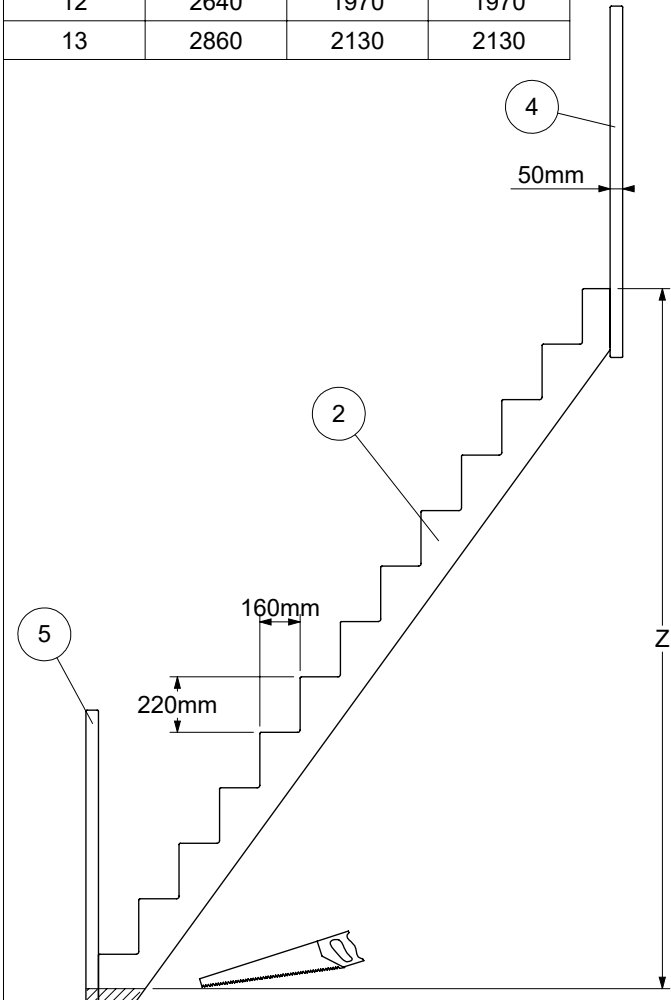

LYON

Installation instruction
Montageanleitung
Instruction de montage

Y: 220mm			
N [st /p]	Z [mm]	X [mm]	
		B: 650mm	B: 750mm
11	2420	1810	1810
12	2640	1970	1970
13	2860	2130	2130

3

6

7