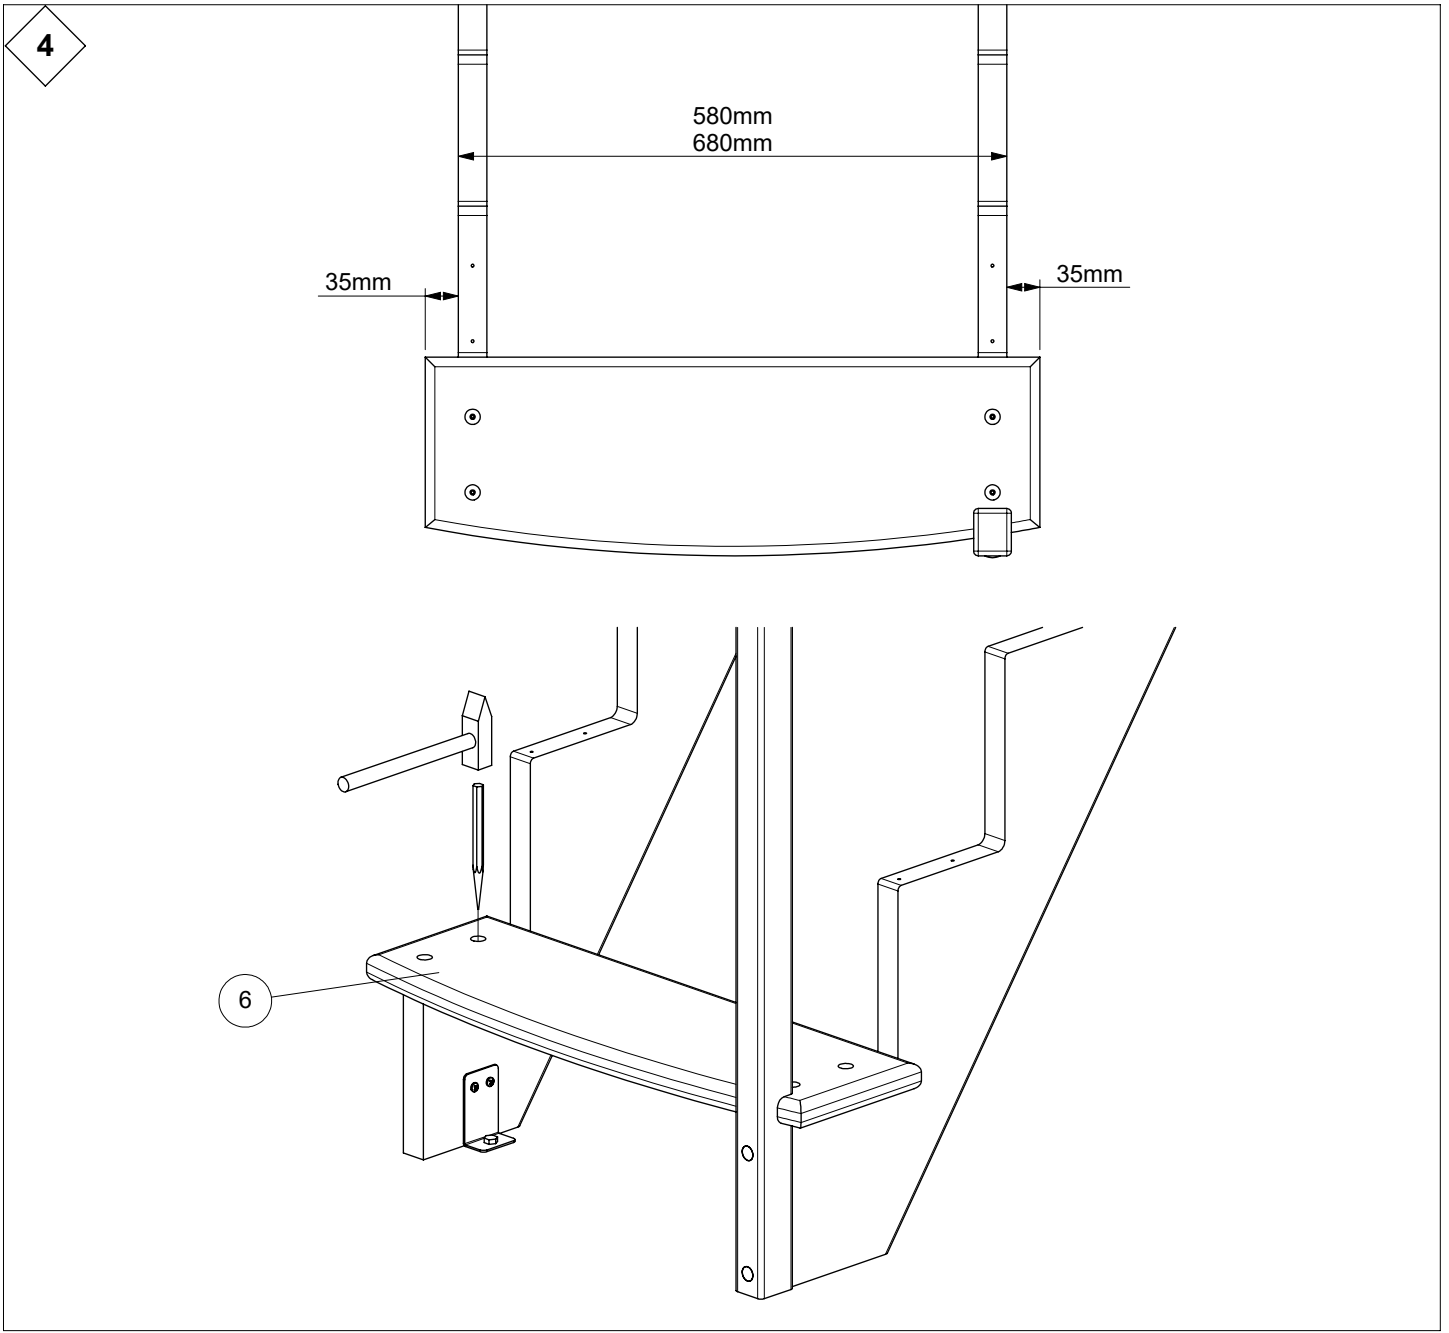

LYON

Installation instruction
Montageanleitung
Instruction de montage

Y: 220mm			
N [st /p]	Z [mm]	X [mm]	
		B: 650mm	B: 750mm
11	2420	1810	1810
12	2640	1970	1970
13	2860	2130	2130

3

6

7