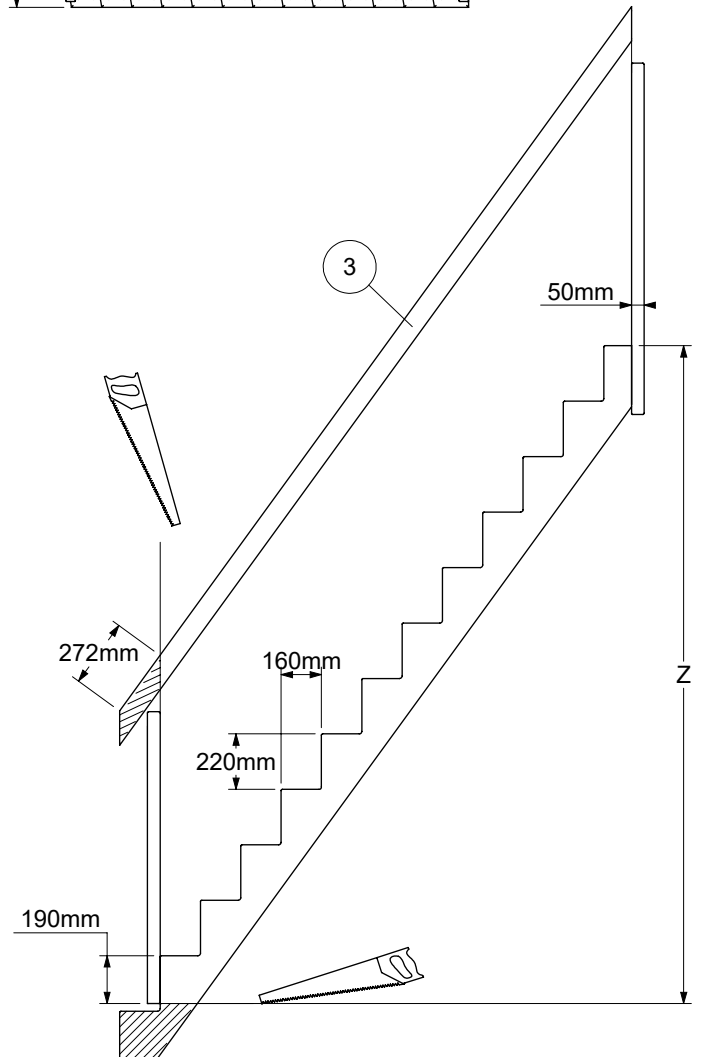

LYON

Installation instruction
Montageanleitung
Instruction de montage

Y: 220mm			
N [st /p]	Z [mm]	X [mm]	
		B: 650mm	B: 750mm
11	2420	1810	1810
12	2640	1970	1970
13	2860	2130	2130

3

6

7