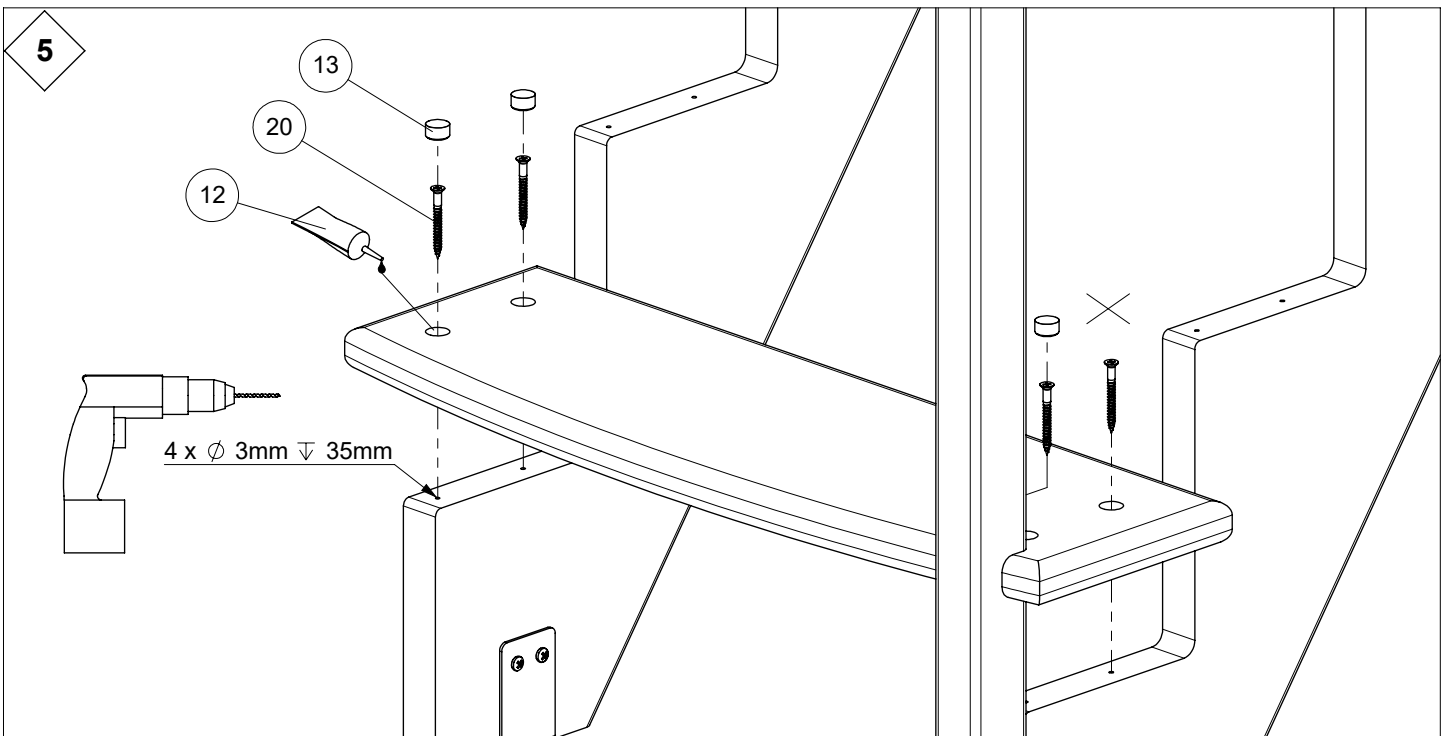

LYON

Installation instruction
Montageanleitung
Instruction de montage

Y: 220mm			
N [st /p]	Z [mm]	X [mm]	
		B: 650mm	B: 750mm
11	2420	1810	1810
12	2640	1970	1970
13	2860	2130	2130

3

6

7