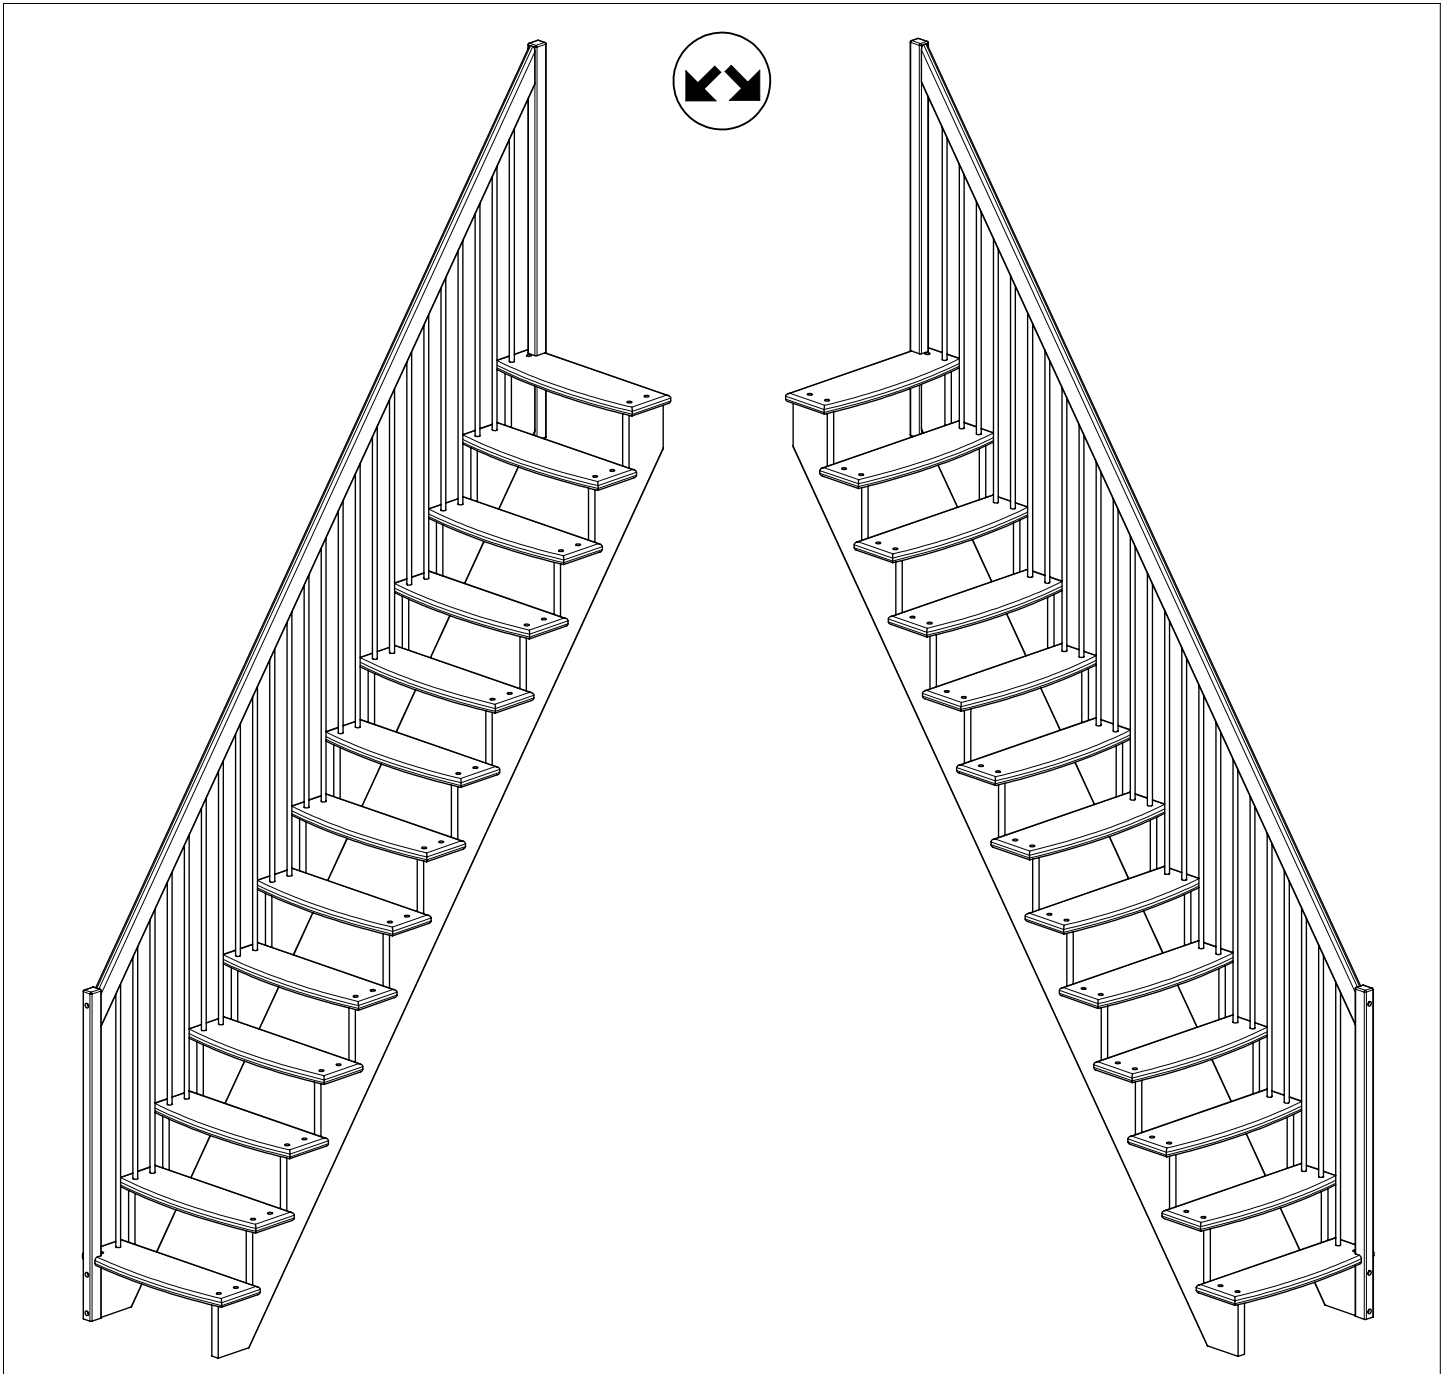

LYON

Installation instruction
Montageanleitung
Instruction de montage

Y: 220mm			
N [st /p]	Z [mm]	X [mm]	
		B: 650mm	B: 750mm
11	2420	1810	1810
12	2640	1970	1970
13	2860	2130	2130

3

6

7