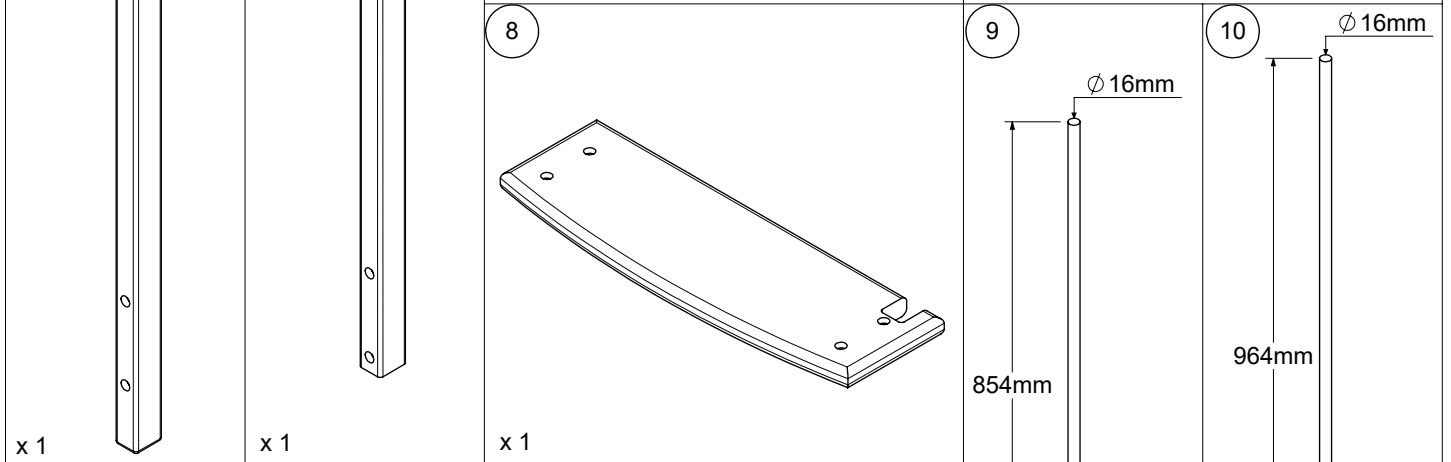

LYON

Installation instruction
Montageanleitung
Instruction de montage

Y: 220mm			
N [st /p]	Z [mm]	X [mm]	
		B: 650mm	B: 750mm
11	2420	1810	1810
12	2640	1970	1970
13	2860	2130	2130

3

6

7