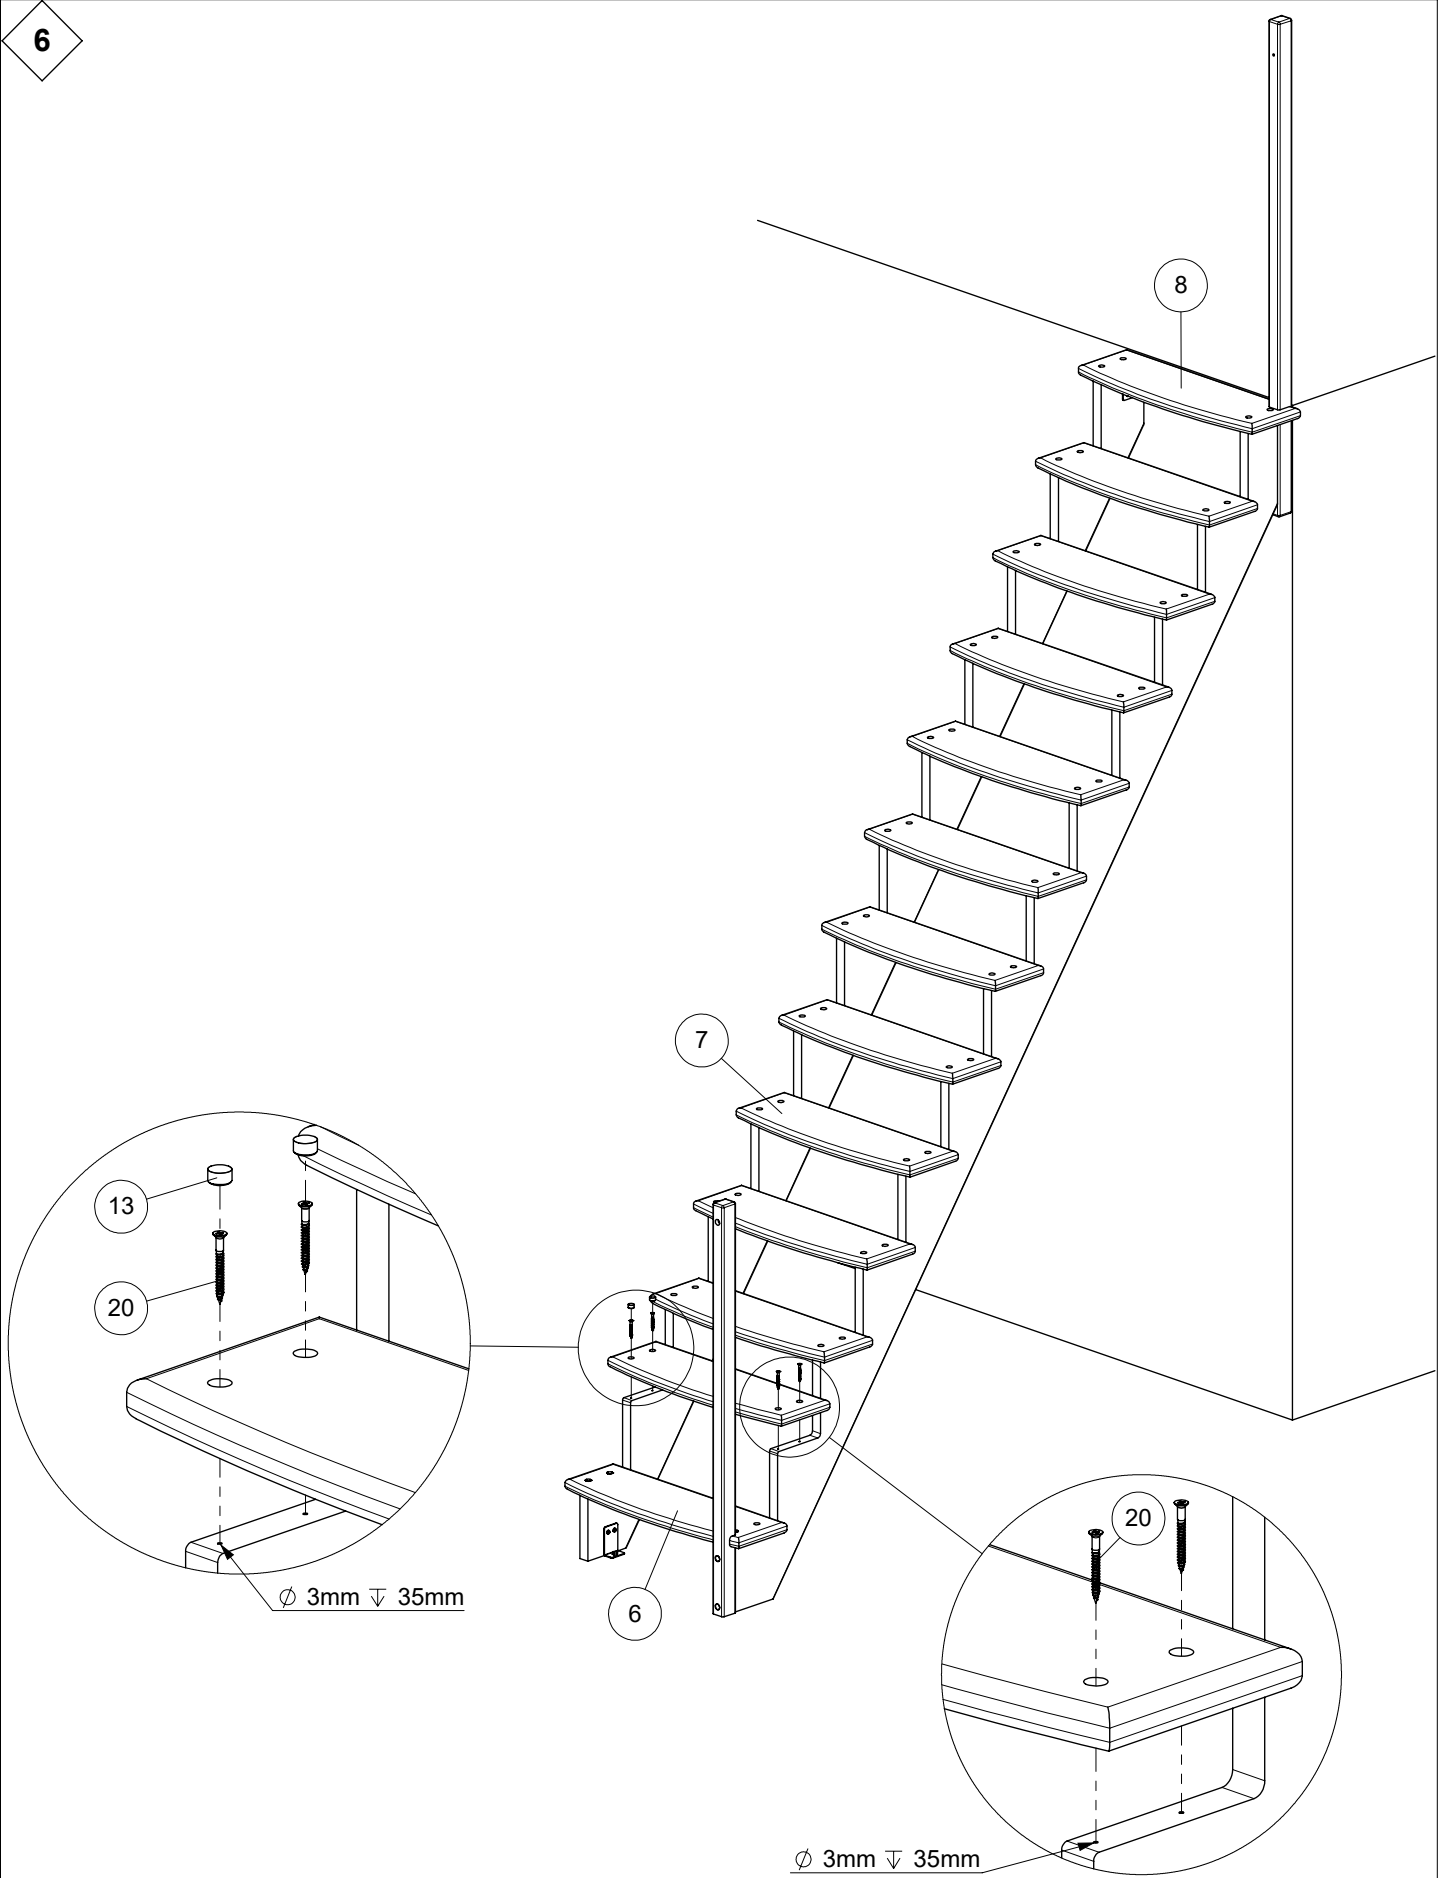

LYON

Installation instruction
Montageanleitung
Instruction de montage

Y: 220mm			
N [st /p]	Z [mm]	X [mm]	
		B: 650mm	B: 750mm
11	2420	1810	1810
12	2640	1970	1970
13	2860	2130	2130

3

6

7