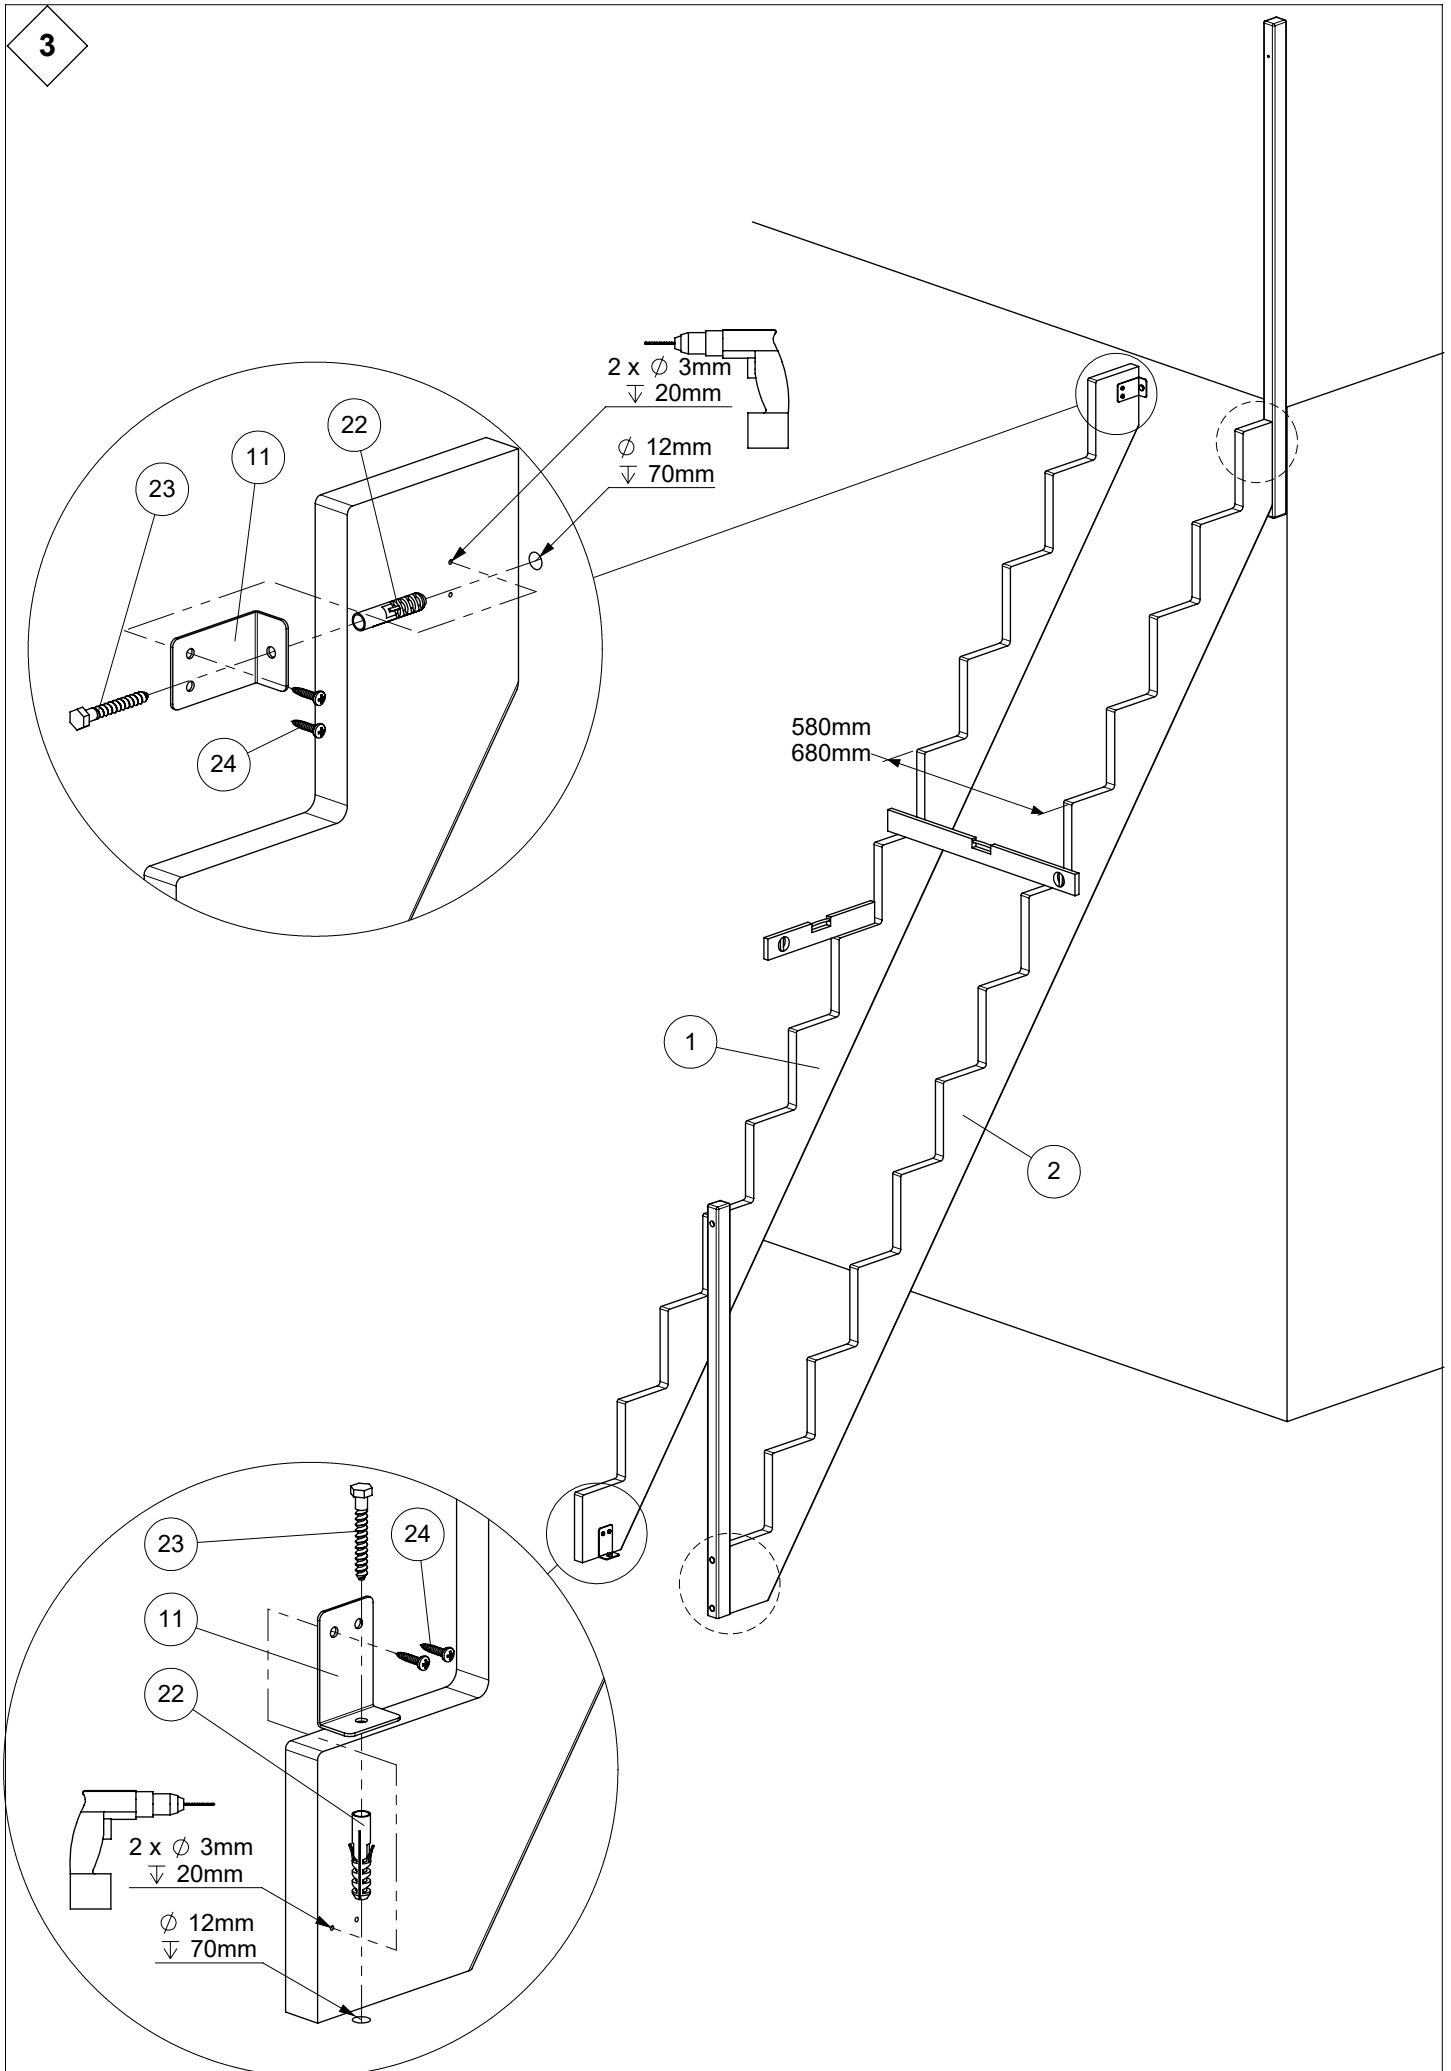

LYON

Installation instruction
Montageanleitung
Instruction de montage

Y: 220mm			
N [st /p]	Z [mm]	X [mm]	
		B: 650mm	B: 750mm
11	2420	1810	1810
12	2640	1970	1970
13	2860	2130	2130

3

6

7