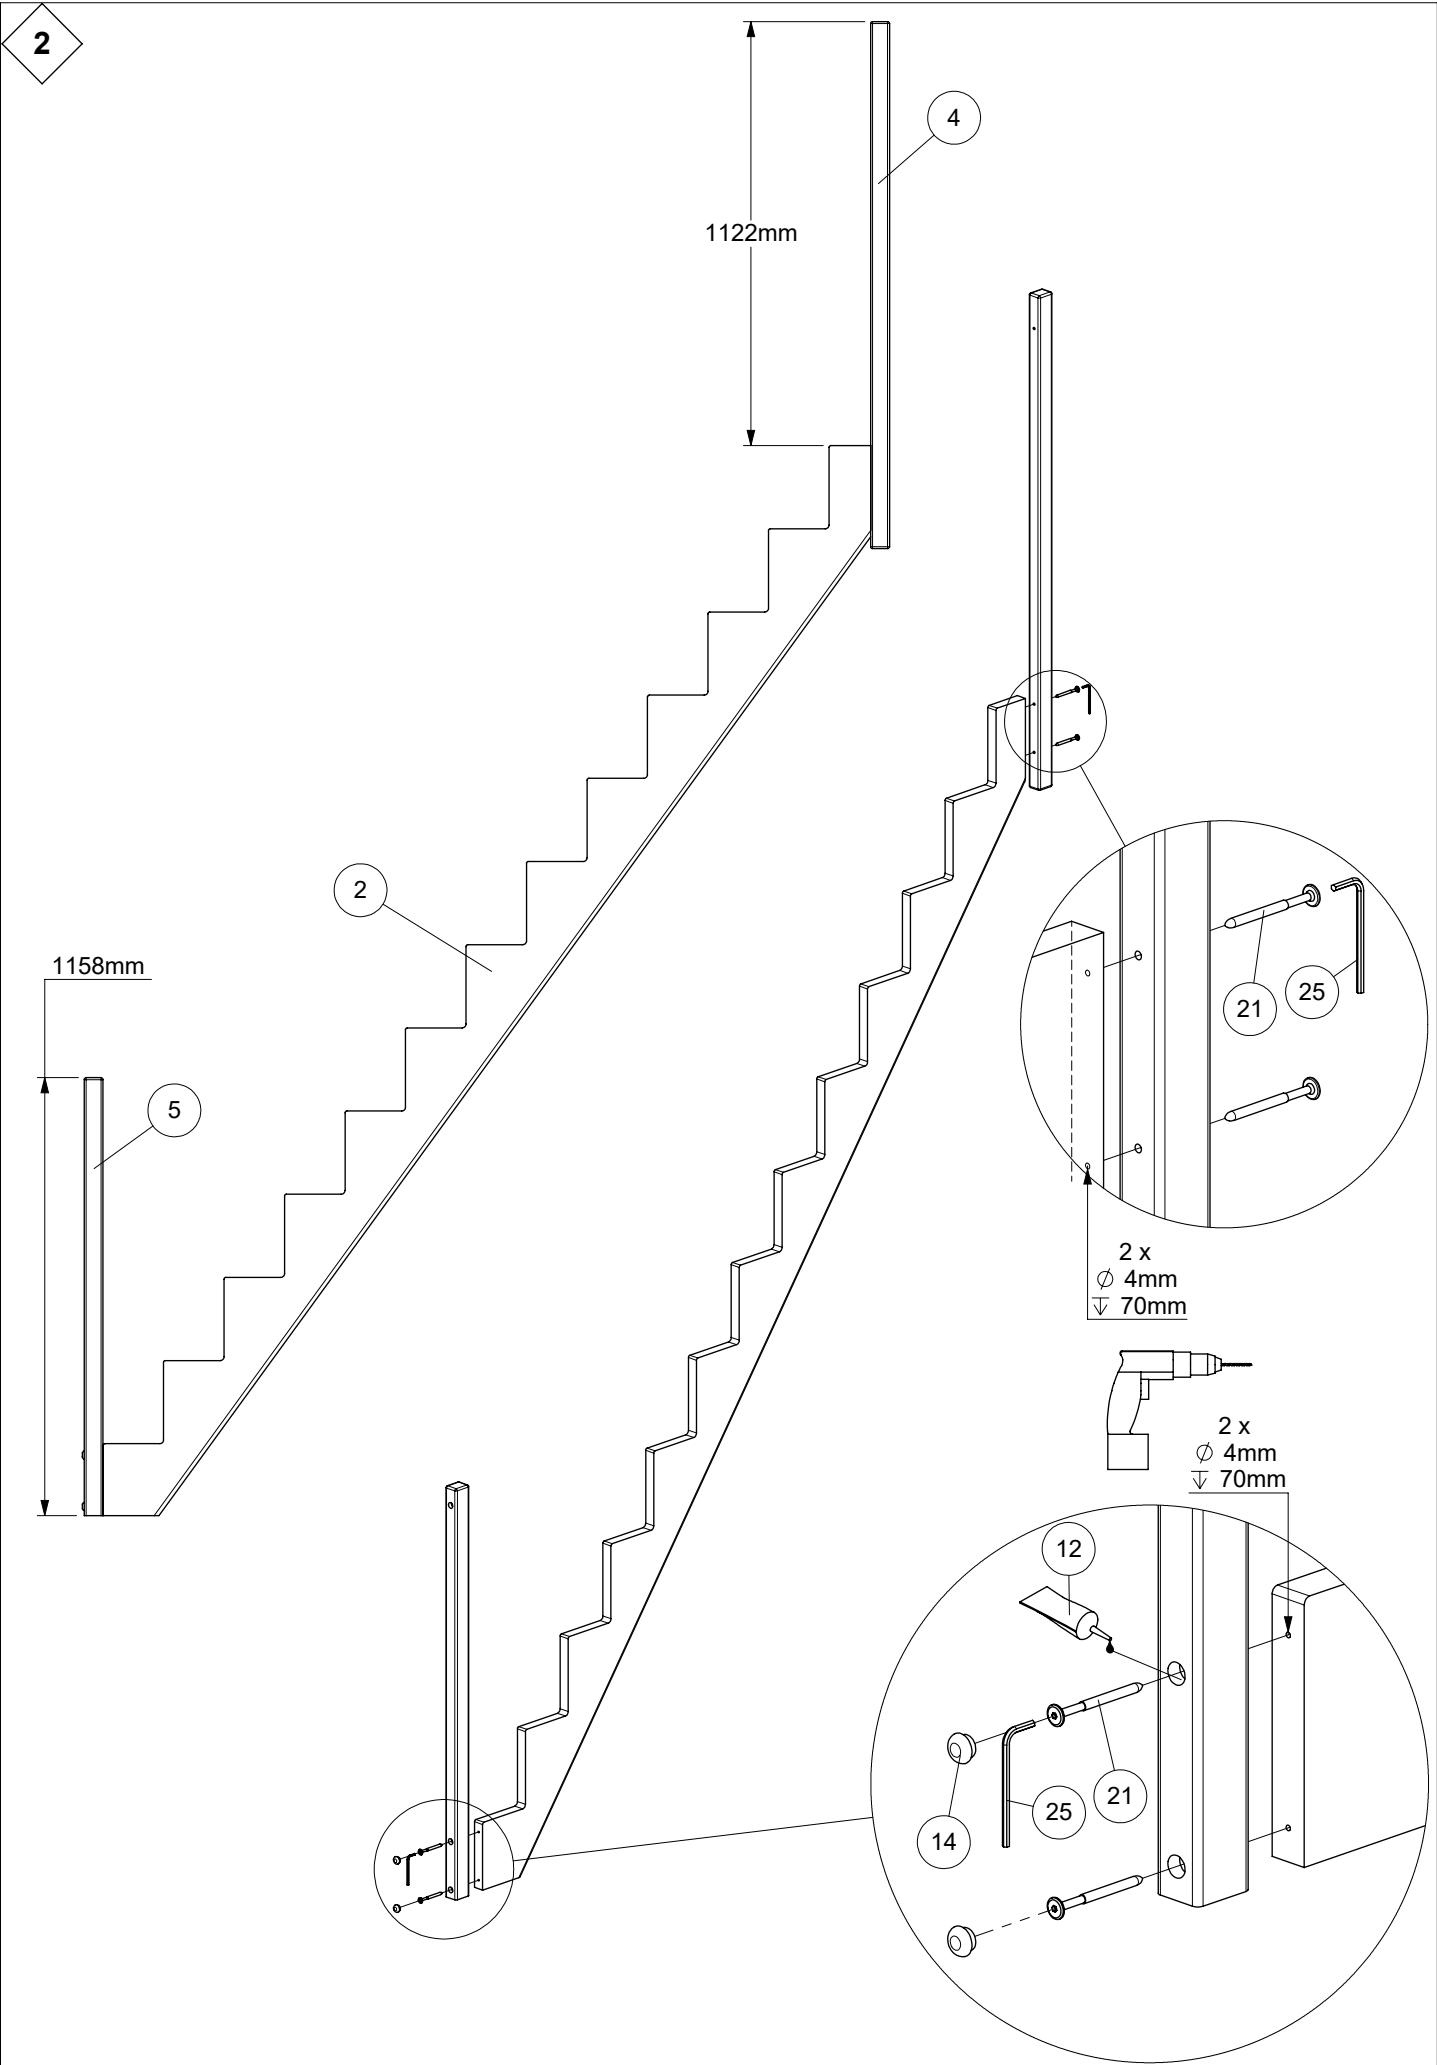

LYON

Installation instruction
Montageanleitung
Instruction de montage

Y: 220mm			
N [st /p]	Z [mm]	X [mm]	
		B: 650mm	B: 750mm
11	2420	1810	1810
12	2640	1970	1970
13	2860	2130	2130

3

6

7