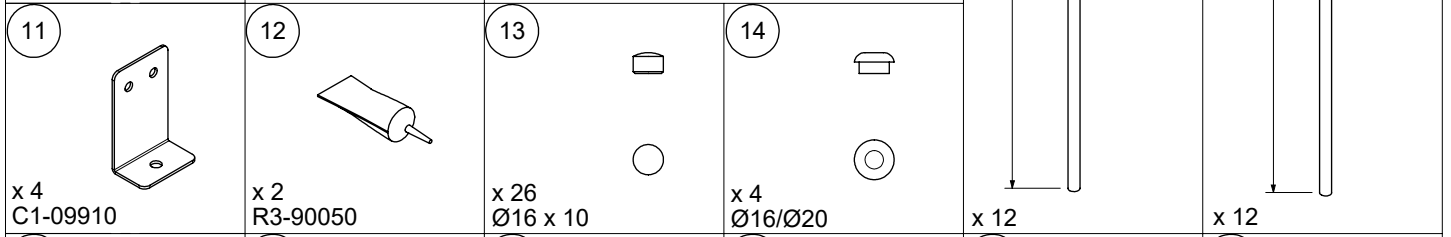

LYON

Installation instruction
Montageanleitung
Instruction de montage

Y: 220mm			
N [st /p]	Z [mm]	X [mm]	
		B: 650mm	B: 750mm
11	2420	1810	1810
12	2640	1970	1970
13	2860	2130	2130

3

6

7