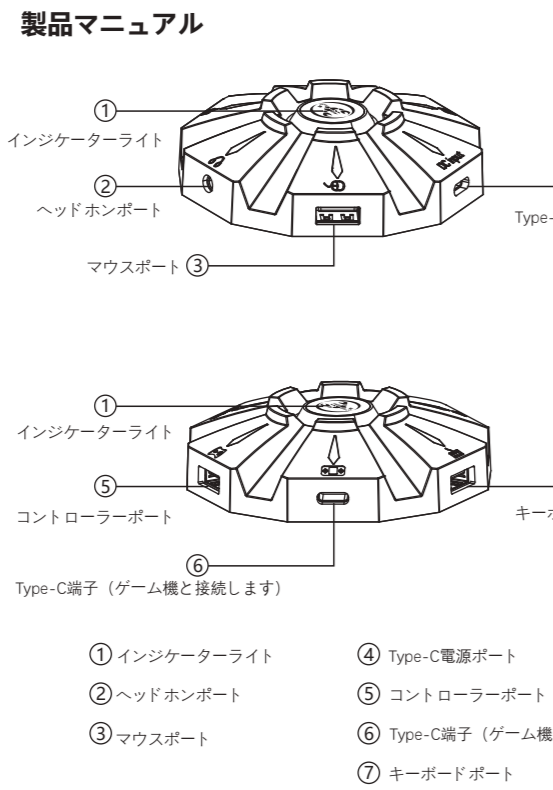

PRODUCT MANUAL

FOR PS4, Xbox One, PS3, Xbox 360, Switch