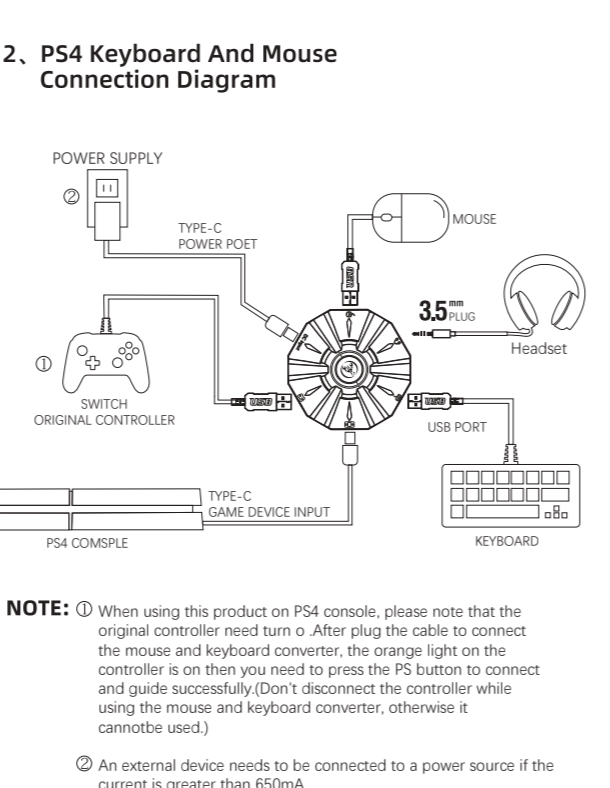

正面

PRODUCT MANUAL

FOR PS4, Xbox One, PS3, Xbox 360, Switch

CONNECTION INSTRUCTIONS

FOR PS4, Xbox One, PS3, Xbox 360, Switch

CONNECTION INSTRUCTIONS

FOR PS4, Xbox One, PS3, Xbox 360, Switch

CONNECTION INSTRUCTIONS

FOR PS4, Xbox One, PS3, Xbox 360, Switch

CONNECTION INSTRUCTIONS

FOR PS4, Xbox One, PS3, Xbox 360, Switch

CONNECTION INSTRUCTIONS

FOR PS4, Xbox One, PS3, Xbox 360, Switch

SETTING INSTRUCTIONS

1. Set Keyboard And Mouse Functions
Press the keyboard ESC + SPACE (space bar) at the same time to enter the function mode of setting keyboard and mouse buttons LED (blue light).