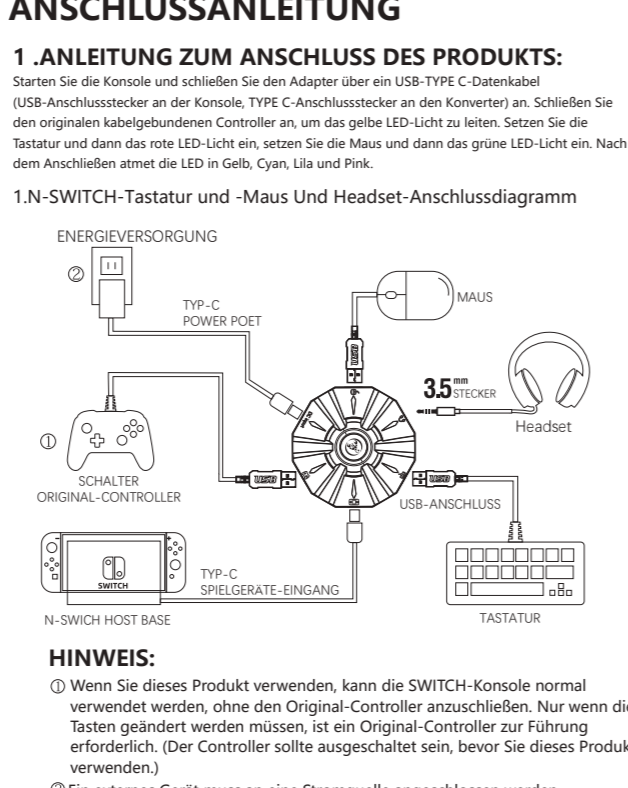

DEFAULT KEY-VALUE TABLE

Table with columns for Keyboard, Mouse, PS4, PS3, Xbox One, Xbox 360 and rows for various function keys like Left Button, Right Button, Mouse, etc.

2. Keyboard Default Key Value Table

Table with columns for Keyboard, Mouse, PS4, PS3, Xbox One, Xbox 360 and rows for various function keys like Left Button, Right Button, Mouse, etc.

PRECAUTIONS

To ensure the normal use of all console consoles by keyboard and mouse, you must use the original controller (supporting wired function) corresponding to each platform to guide.

PRODUCT MANUAL

FOR PS4, Xbox One, PS3, Xbox 360, Switch

CONNECTION INSTRUCTIONS

FOR PS4, Xbox One, PS3, Xbox 360, Switch

CONNECTION INSTRUCTIONS

FOR PS4, Xbox One, PS3, Xbox 360, Switch

CONNECTION INSTRUCTIONS