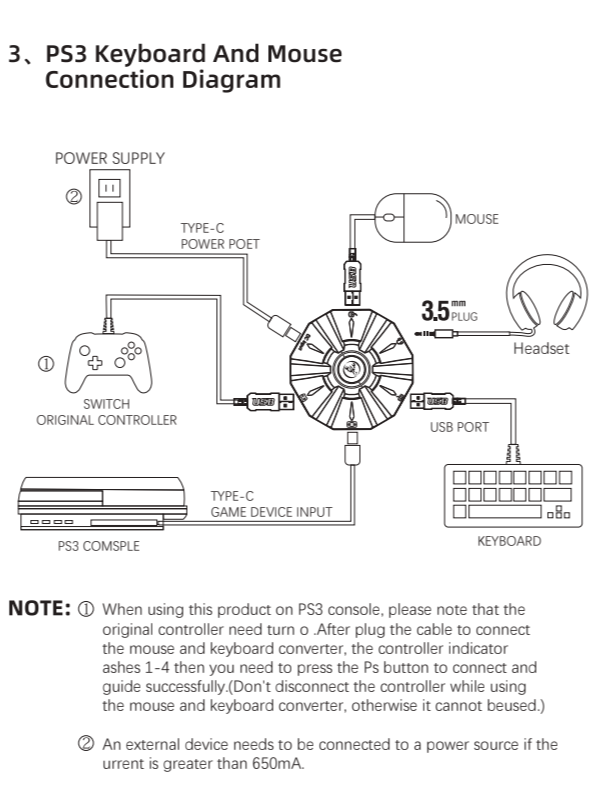

正面

PRODUCT MANUAL

FOR PS4, Xbox One, PS3, Xbox 360, Switch

CONNECTION INSTRUCTIONS

FOR PS4, Xbox One, PS3, Xbox 360, Switch

CONNECTION INSTRUCTIONS

FOR PS4, Xbox One, PS3, Xbox 360, Switch

CONNECTION INSTRUCTIONS

FOR PS4, Xbox One, PS3, Xbox 360, Switch

CONNECTION INSTRUCTIONS

FOR PS4, Xbox One, PS3, Xbox 360, Switch

CONNECTION INSTRUCTIONS

FOR PS4, Xbox One, PS3, Xbox 360, Switch

SETTING INSTRUCTIONS

1. Set Keyboard And Mouse Functions
Press the keyboard ESC + SPACE (space bar) at the same time to enter the function mode of setting keyboard and mouse buttons LED (blue light).