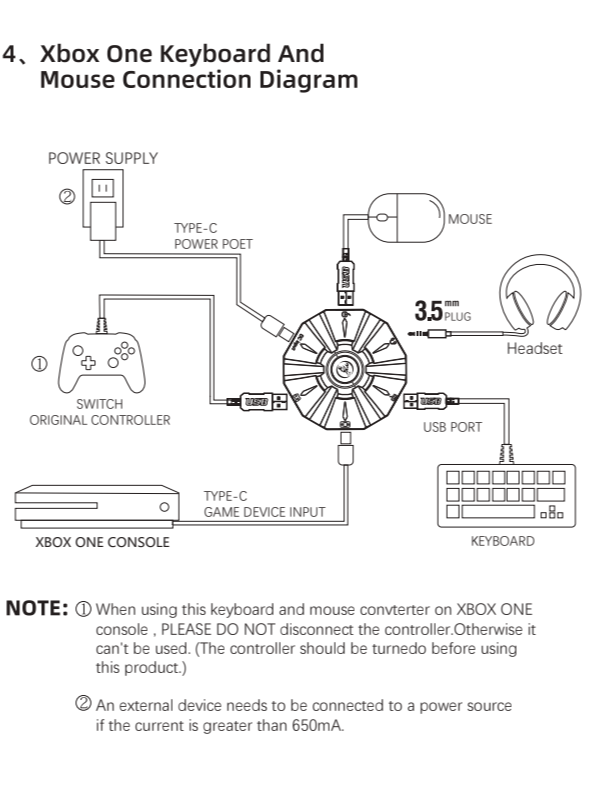

FOR PS4, Xbox One, PS3, Xbox 360, Switch

CONNECTION INSTRUCTIONS

FOR PS4, Xbox One, PS3, Xbox 360, Switch

CONNECTION INSTRUCTIONS

FOR PS4, Xbox One, PS3, Xbox 360, Switch

SETTING INSTRUCTIONS

1. Set Keyboard And Mouse Functions
Press the keyboard ESC + SPACE (space bar) at the same time to enter the function mode of setting keyboard and mouse buttons LED (blue light).