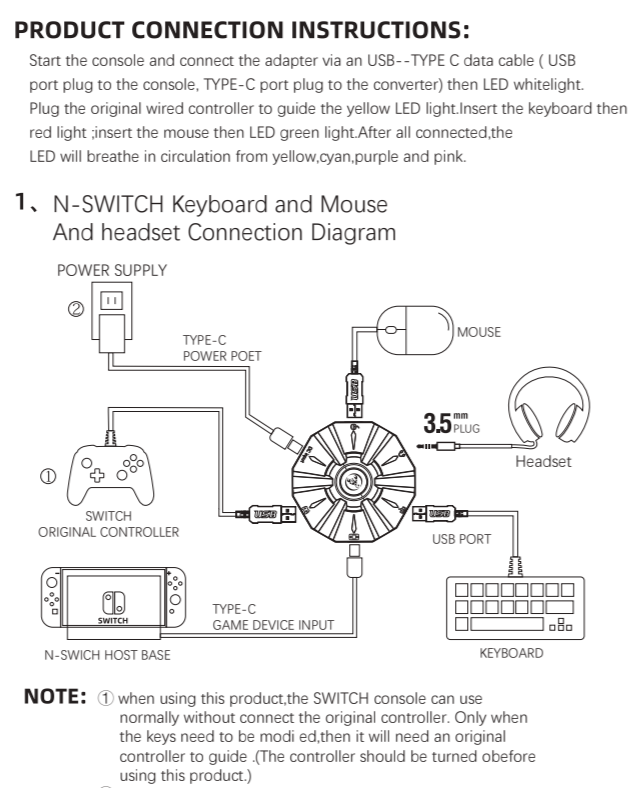

正面

PRODUCT MANUAL

FOR PS4, Xbox One, PS3, Xbox 360, Switch

CONNECTION INSTRUCTIONS

FOR PS4, Xbox One, PS3, Xbox 360, Switch

CONNECTION INSTRUCTIONS

FOR PS4, Xbox One, PS3, Xbox 360, Switch

CONNECTION INSTRUCTIONS

FOR PS4, Xbox One, PS3, Xbox 360, Switch

CONNECTION INSTRUCTIONS

FOR PS4, Xbox One, PS3, Xbox 360, Switch

CONNECTION INSTRUCTIONS

FOR PS4, Xbox One, PS3, Xbox 360, Switch

SETTING INSTRUCTIONS

1. Set Keyboard And Mouse Functions
Press the keyboard ESC + SPACE (space bar) at the same time to enter the function mode of setting keyboard and mouse buttons LED (blue light).

DEFAULT KEY-VALUE TABLE

Table with columns for Keyboard, Mouse, PS4, PS3, Xbox One, Xbox 360 and rows for various function keys like Left Button, Right Button, Mouse, etc.

2. Keyboard Default Key Value Table