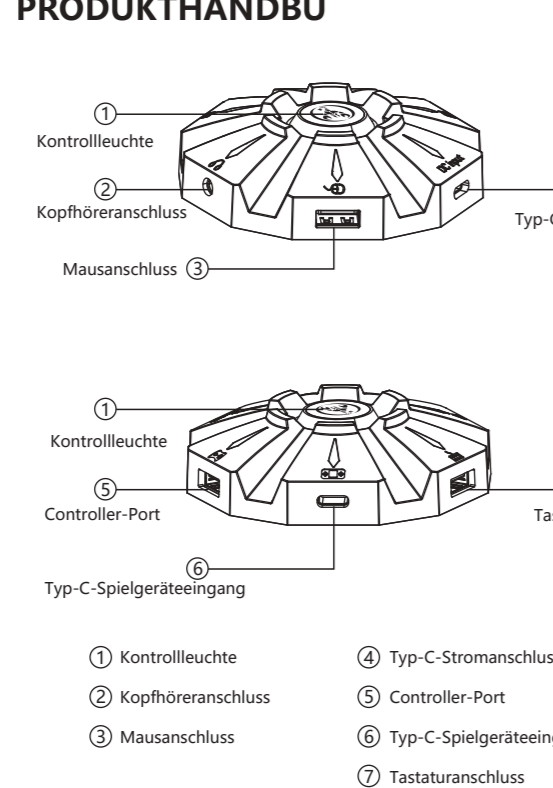

PRODUCT MANUAL

FOR PS4, Xbox One, PS3, Xbox 360, Switch