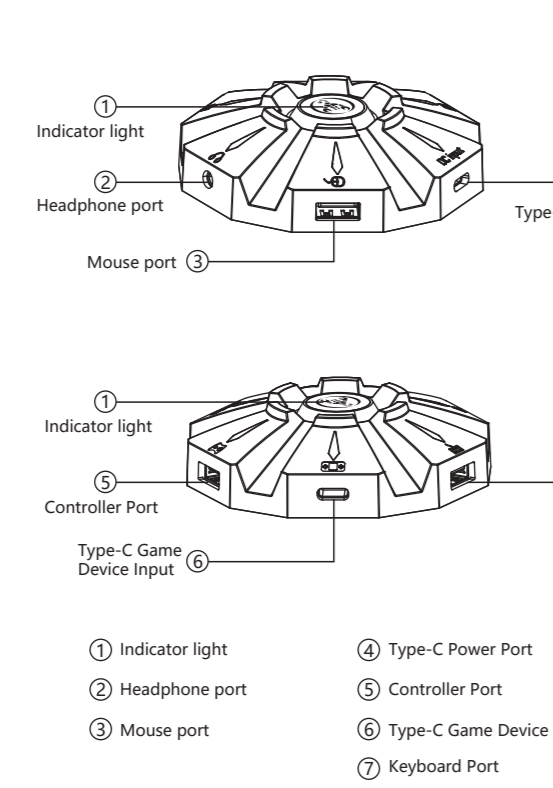

正面

PRODUCT MANUAL

FOR PS4, Xbox One, PS3, Xbox 360, Switch

CONNECTION INSTRUCTIONS

FOR PS4, Xbox One, PS3, Xbox 360, Switch

CONNECTION INSTRUCTIONS

FOR PS4, Xbox One, PS3, Xbox 360, Switch

CONNECTION INSTRUCTIONS

DEFAULT KEY-VALUE TABLE

Table with columns for Keyboard, Mouse, PS4, PS3, Xbox One, Xbox 360 and rows for various function keys like Left Button, Right Button, Mouse, etc.

2. Keyboard Default Key Value Table