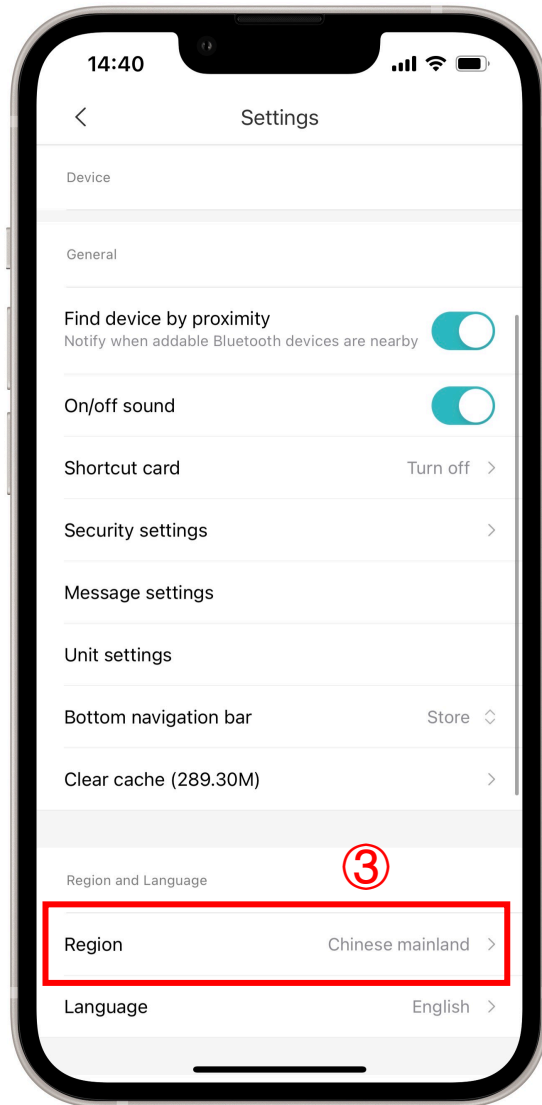

- ① Click "Profile"
- ② Click "Settings"

- ③ Click "Region"

- ④ Choose "Chinese mainland"
- ⑤ Click "Save"