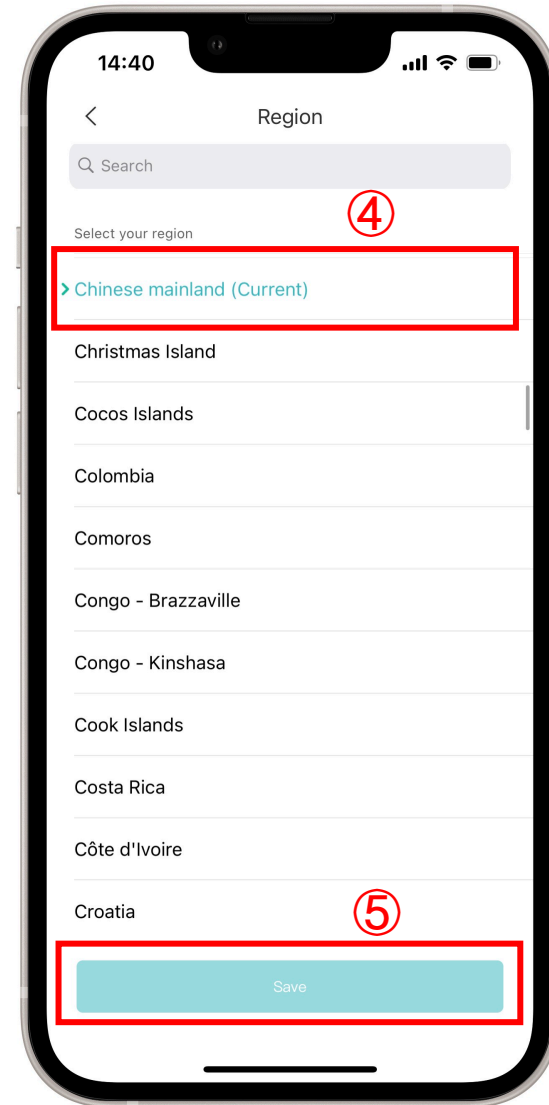

- ① Click "Profile"
- ② Click "Settings"

- ③ Click "Region"

- ④ Choose "Chinese mainland"
- ⑤ Click "Save"