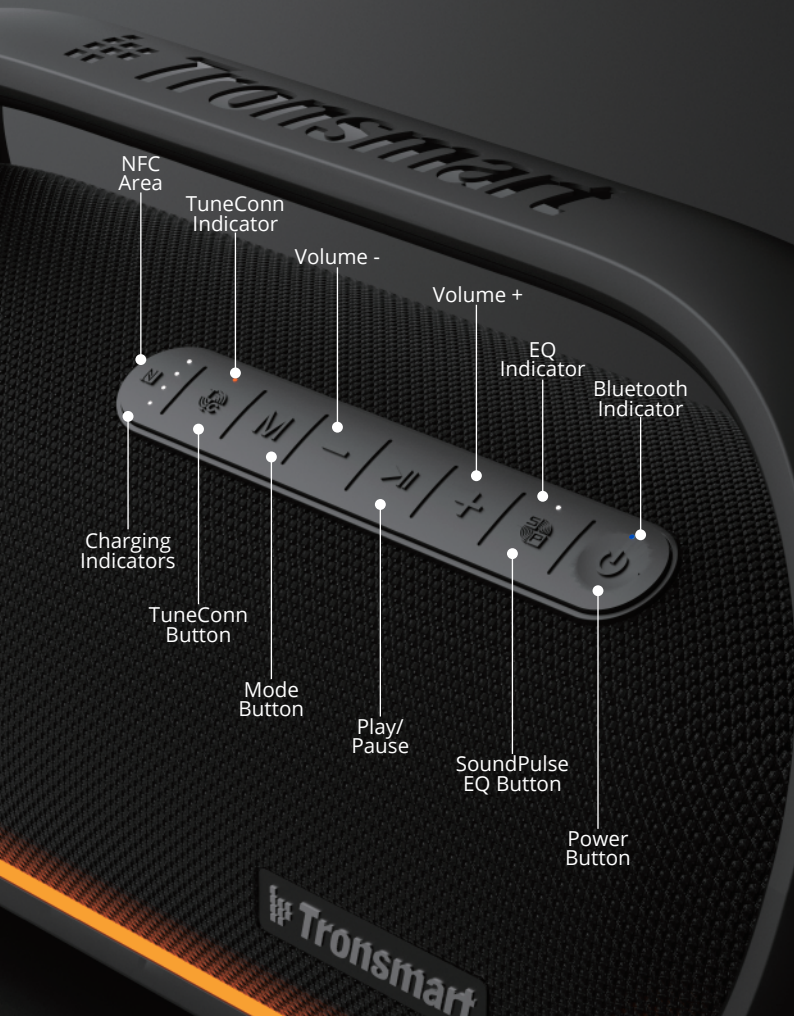

Button Configuration

NFC Area

TuneConn Indicator

Volume -

Volume +

EQ Indicator

Bluetooth Indicator

Charging Indicators

TuneConn Button

Mode Button

Play/Pause

SoundPulse EQ Button

Power Button

Tronsmart