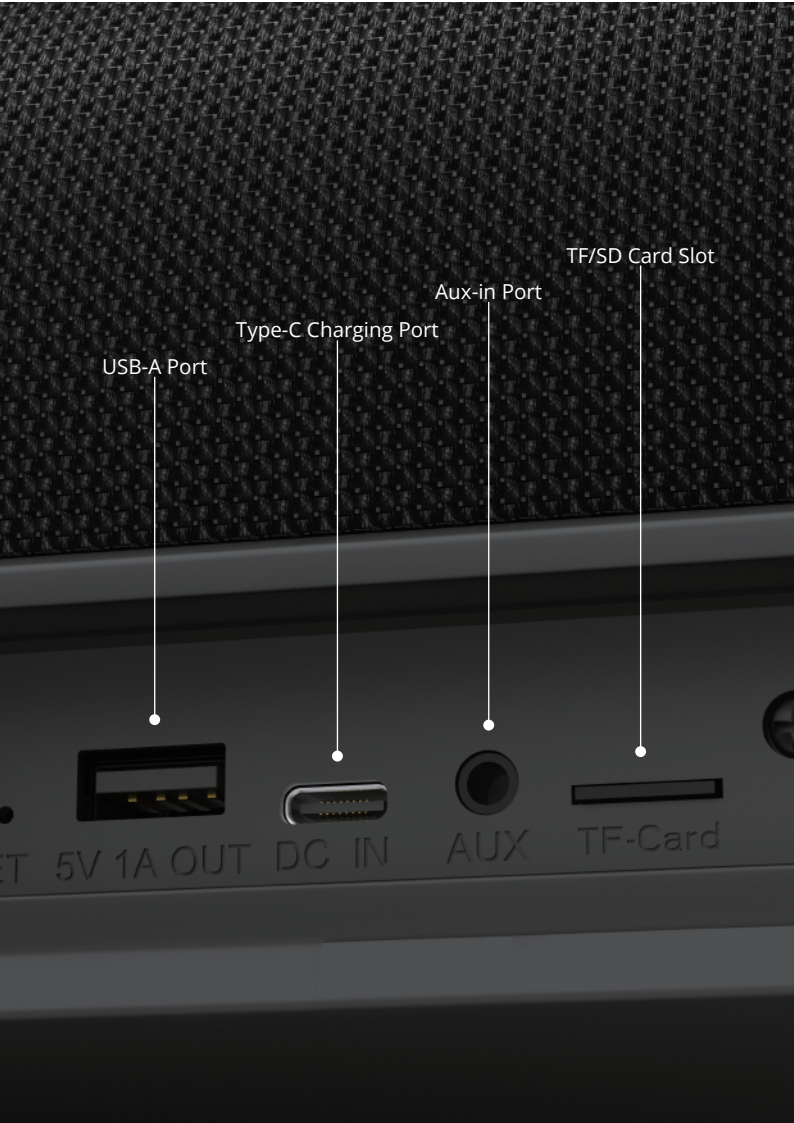

USB-A Port

Type-C Charging Port

Aux-in Port

TF/SD Card Slot

ET 5V 1A OUT

DC IN

AUX

TF-Card