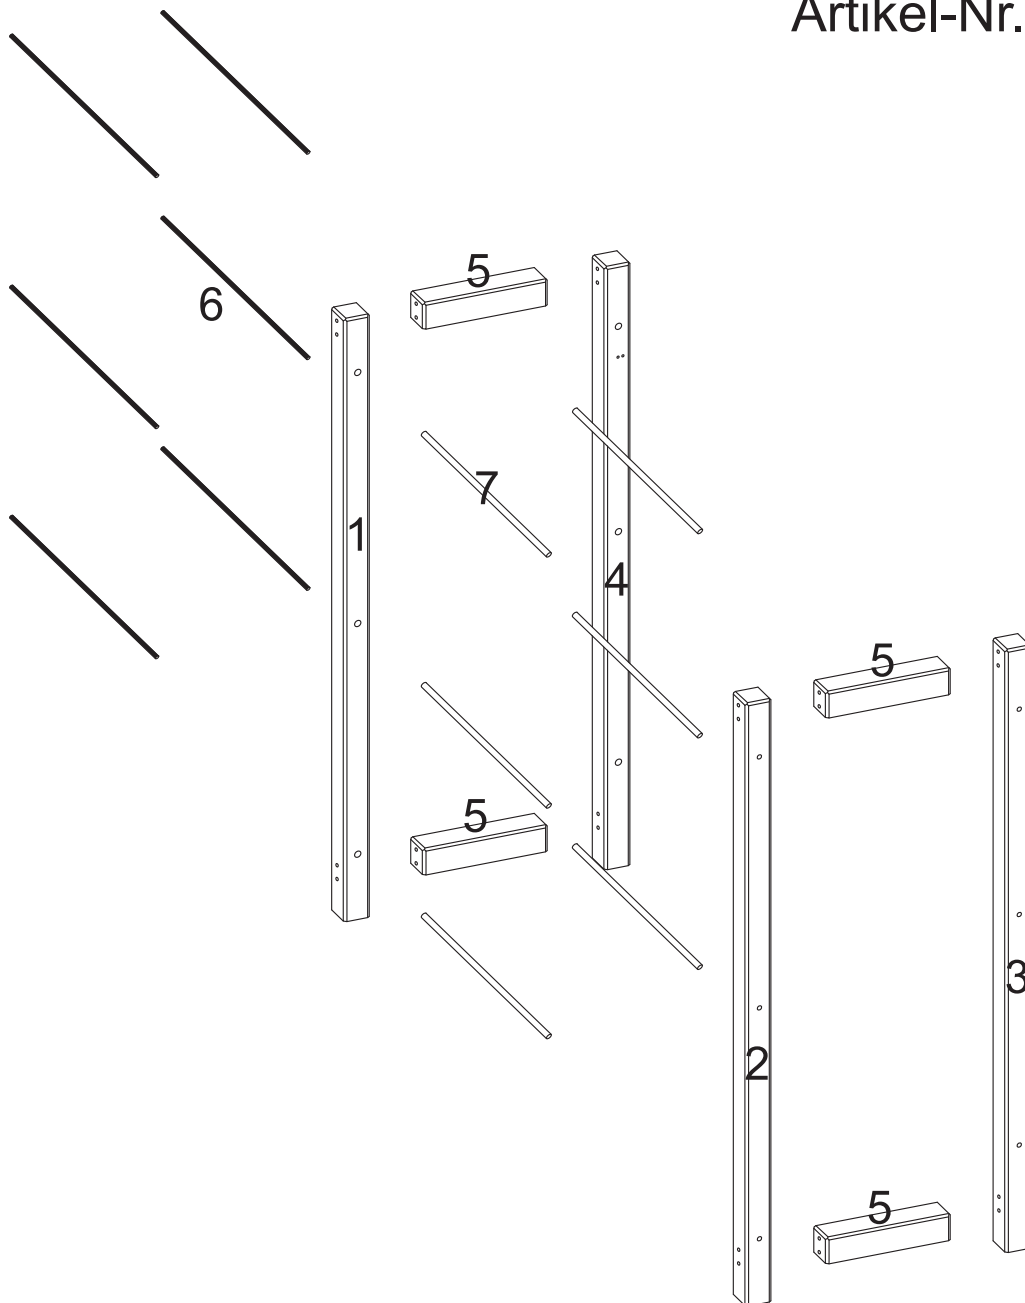

Achtung!

Bevor Sie die Schrauben, Dübel, Muttern in die dafür vorgesehenen Löcher stecken, prüfen Sie, ob sich gegebenenfalls noch Holzspäne in den Löchern befinden.

Sie benötigen zum Aufbau:

Teile-Nr.	Bezeichnung	Anzahl
1	Postern vorne links	1
2	Pfosten vorne rechts	1
3	Pfosten hinten rechts	1
4	Pfosten hinten links	1
5	Querstreben	4
6	Stange mit Gewinde M6, L=55 cm	6
7	Edelstahlrohr $\varnothing$ 16 mm, L = 54 cm	6

K 2 Stück	GW $\varnothing 6,3 \times 90 \text{ mm}$ 16 Stück	JD $\varnothing 6 \times 18 \text{ mm}$ 12 Stück	JE 7x3cm 2 Stück	JH $\varnothing 3,5 \times 20 \text{ mm}$ 4 Stück