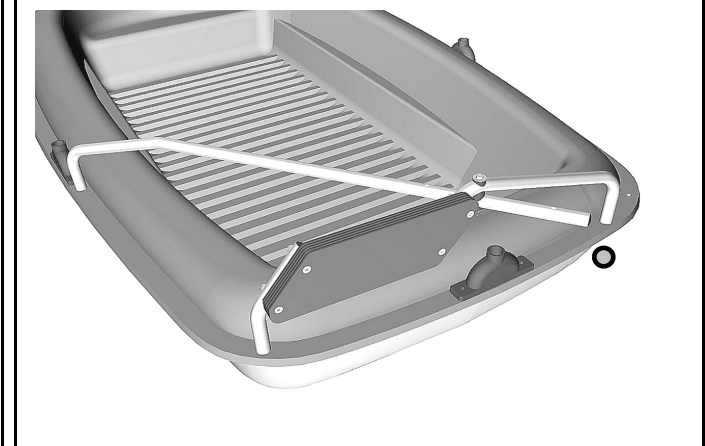

15 min.

NON INCLUS DANS LE KIT NOT INCLUDED IN THE PACK

MONTAGE A GAUCHE
ASSEMBLY IN LEFT HAND SIDE

PERCER Ø 7
DRILL Ø 7

MONTAGE A DROITE
ASSEMBLY IN RIGHT HAND SIDE

PERCER Ø 7
DRILL Ø 7