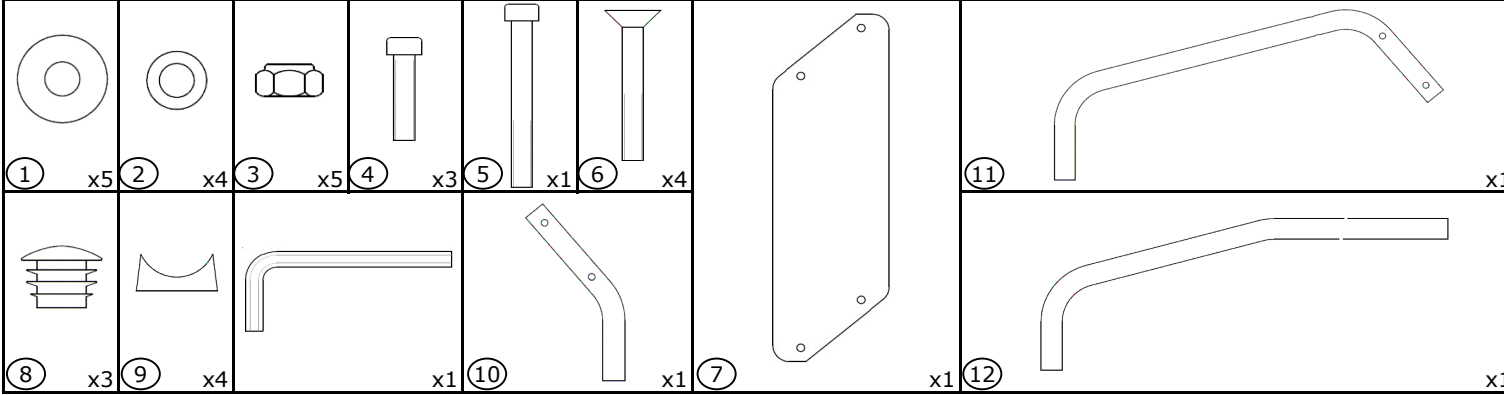

15 min.

NON INCLUS DANS LE KIT NOT INCLUDED IN THE PACK

MONTAGE A GAUCHE
ASSEMBLY IN LEFT HAND SIDE

PERCER Ø 7
DRILL Ø 7

MONTAGE A DROITE
ASSEMBLY IN RIGHT HAND SIDE

PERCER Ø 7
DRILL Ø 7