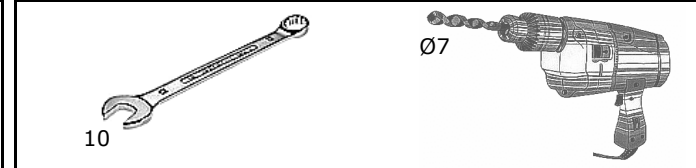

15 min.

NON INCLUS DANS LE KIT NOT INCLUDED IN THE PACK

MONTAGE A GAUCHE
ASSEMBLY IN LEFT HAND SIDE

PERCER Ø 7
DRILL Ø 7

MONTAGE A DROITE
ASSEMBLY IN RIGHT HAND SIDE

PERCER Ø 7
DRILL Ø 7