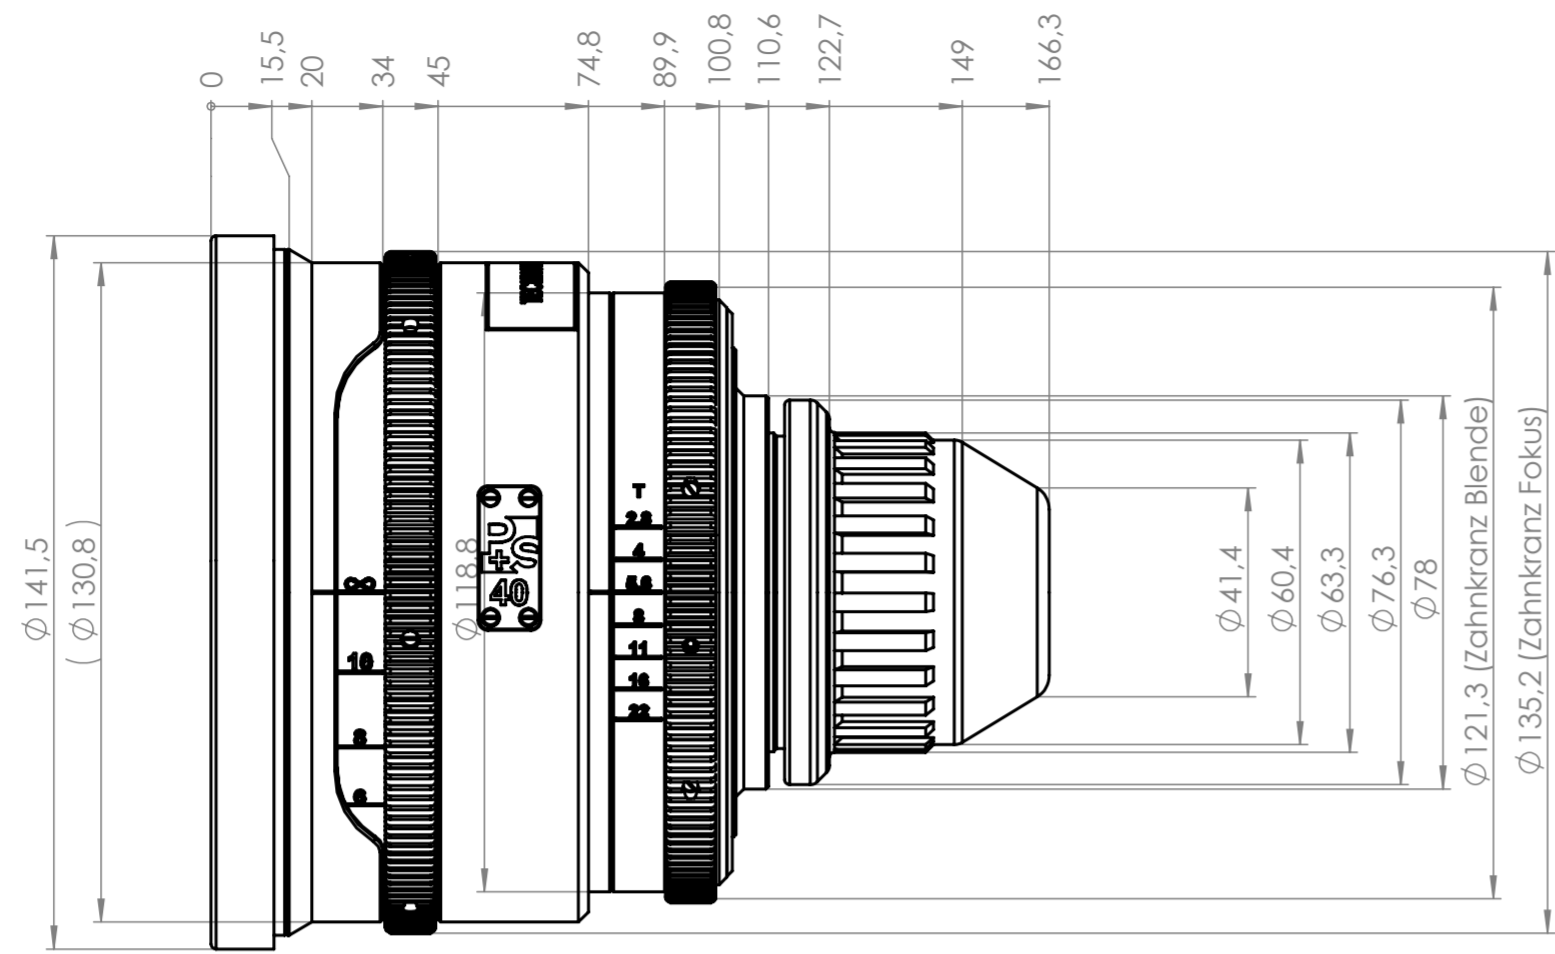

1 2 3 4 5 6 7 8 9 10 11 12

A B C D E F G H

PL Version

Technovision Classic 1.5X 40mm

LPL Version

1 2 3 4 5 6 7 8 9 10 11 12

A B C D E F G H

Version v1910

PL Version

Technovision Classic 1.5X 135mm

LPL Version