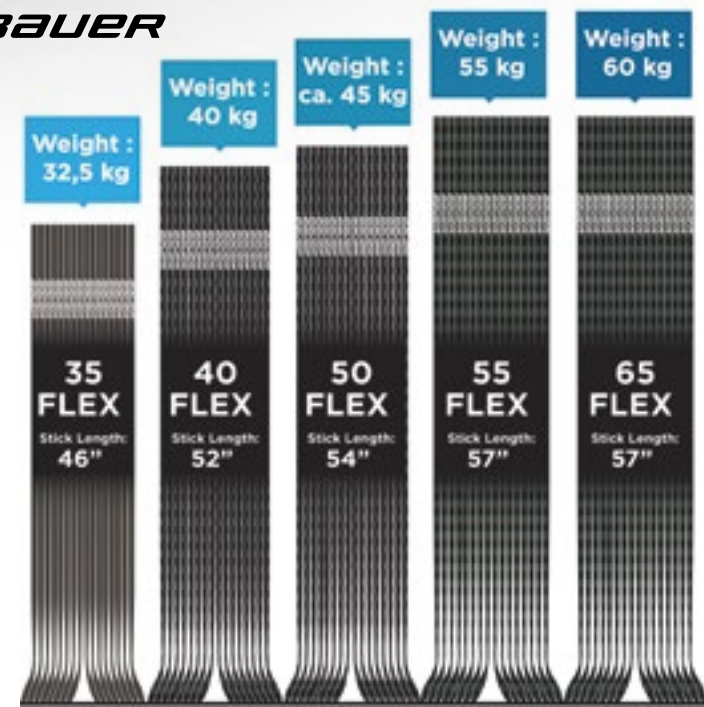

BAUER

QUICK RELEASE
PUSH-RELEASE

Formulated to maximize quick release to get your shot off faster

ACCURACY
DRAG-RELEASE

Formulated to maximize shot efficiency to give you deadly accuracy

PATTERN	CURVE	FACE	TOE	LENGTH
P92 OPTIMAL STICKHANDLING / QUICK-HIGH SNAPSHOT	MID	OPEN	ROUND	MEDIUM-LONG
P28 TOE DRAGS / CONTROL / QUICK RELEASE	MID-TOE	OPEN	ROUND	MEDIUM
P88 CONTROLLED PUCK HAND / WRIST SHOTS	MID	SLIGHT-OPEN	ROUND	MEDIUM-LONG
P90TM HYPRID P92 / HYPRID P28 / MAX BLADE HEIGHT	MID	OPEN	ROUND	LONG

FLEX CHART

* © 2022 BAUER Hockey, LLC and its affiliates. All rights reserved. VAPOR is a registered trademark owned by Nike, Inc. and/or its affiliates and used under license. NHL and the NHL Shield are registered trademarks of the National Hockey League. NHL and NHL team marks are the property of the NHL and its teams. © NHL 2022. All Rights Reserved.