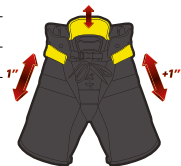

Artikel	Hosen	
Modell	Senior	Junior
Größe	S, M, L, XL	S, M, L, XL
Farbe	schwarz	schwarz
Artikel-Nr.	10122320	10122319
UVP*	249,95 €	239,95 €

Die SHERWOOD Rekker Legend 1 Hose wurde entwickelt, um optimalen Schutz und größtmögliche Bewegungsfreiheit zu vereinen. Sie ist mit Viconic Aufprallschutz ausgestattet, der dafür sorgt, dass Schüsse oder Schläge über die gesamte Hose abgedämpft werden. Mit der CIP Technologie und der +1 Verstellbarkeit kann sie an individuelle Bedürfnisse angepasst werden und garantiert somit eine perfekte Passform und hohen Tragekomfort. Um Geruchsbildung und Bakterien zu vermeiden, besteht das Innere der Hose aus antimikrobiellem COP-r29 Material.

Wirbelsäule:	CIP (Customizable Impact Protection) für perfekten Schutz
Nierenschutz:	AIZ (Anatomically Isolated Zones) Zones für Kombination aus Mobilität & 360° Rundumschutz
Hüftprotektor:	VICONIC VIP Material
Oberschenkelschutz:	VICONIC VIP Material
Gürtel:	Schnürung & Schnalle
Verstellbarkeit:	CIP Technologie & +1 Reißverschlüsse
Außenhülle:	Stabiles & strapazierfähiges Nylon Material
Innenfutter:	Antimikrobielles COP-r29 Material zur Bekämpfung geruchsverursachender Bakterien
Sonstiges:	Anatomische Passform