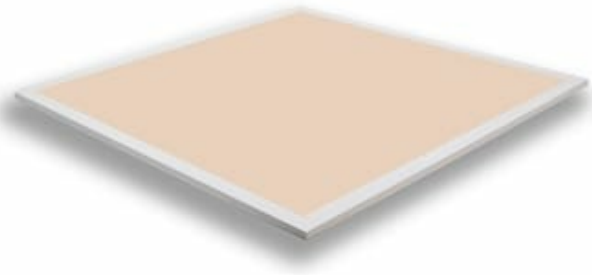

2021-9-10 | Data subject to change without notice

Panel | 60*60 | >100Lm/W | 3000K | White Frame | Dali Dim

Article number: 174-178

This LED panel is suitable for installation in (suspended) ceilings of 60x60 cm. A hanging up method is also possible, using suspension cables or a surface mounting kit. The smooth, soft and flicker-free light spread by the LED panel, makes it extremely suitable for use in offices and retail spaces, but also think of indoor lighting of schools and any other public spaces.

Specifications

Size	60 x 60 cm	CRI value	>80	Height	11 mm
Input voltage	220-240V	UGR value	UGR>19	Cable length	100 cm
Power	36 Watt	Driver	Incl. external driver	Connection type	Europlug
Luminous flux	3600 Lm	Power factor	>0.97	Housing material	Aluminium
Luminous efficiency	>100 Lm/W	Flicker-free	Yes 1%	Housing color	White (powder coating)
Color temperature	3000K	Beam angle	120°	Material diffuser	PMMA (Polymethyl methacrylate)
Light color	Warm white	IP rate	IP20	Lighting method	Edge-lit
Dimming method	Dali	Length	595 mm	Certification mark	CE, RoHS
Lifetime	L80B50 (50.000 hours)	Width	595 mm	Warranty	5 years