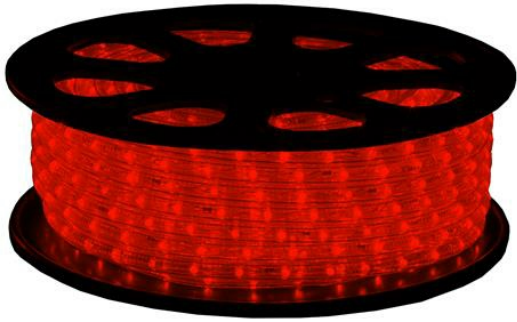

LED Ropelight 13mm | 24V | 30m |
36 LED/m | Red

Article number: 050-004

Rope lights can be used all year round due to their versatility and durability. They are ideal for outlining a swimming pool or patio, bar decoration, outlining structures or any other accent lighting task indoors or outdoors.

Features

- Vertical LED structure
- LED type DIP LED
- Including power cable (stripped wire)

Specifications

Type	Rope light	LED type	DIP LED	Cutting distance	28 cm
Input voltage	24V	LED structure	Vertical	Diameter	13 mm
Power	1,7 Watt per meter	Dimmable	Yes	Connection type	Stripped wire
Color temperature	Other	IP rate	IP44	Certification mark	CE, RoHS
Light color	Red	Length	30 meter	Warranty	2 years
LED quantity	36 per meter	Maximum to connect	30 meter		