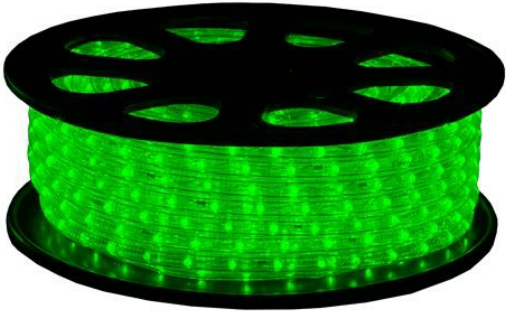

2021-9-9 | Data subject to change without notice

LED Ropelight 13mm | 24V | 30m |
36 LED/m | Green

Article number: 050-003

Rope lights can be used all year round due to their versatility and durability. They are ideal for outlining a swimming pool or patio, bar decoration, outlining structures or any other accent lighting task indoors or outdoors.

Features

- Vertical LED structure
- LED type DIP LED
- Including power cable (stripped wire)

Specifications

Type	Rope light	LED type	DIP LED	Cutting distance	17 cm
Input voltage	24V	LED structure	Vertical	Diameter	13 mm
Power	2,9 Watt per meter	Dimmable	Yes	Connection type	Stripped wire
Color temperature	Other	IP rate	IP44	Certification mark	CE, RoHS
Light color	Green	Length	30 meter	Warranty	2 years
LED quantity	36 per meter	Maximum to connect	30 meter		