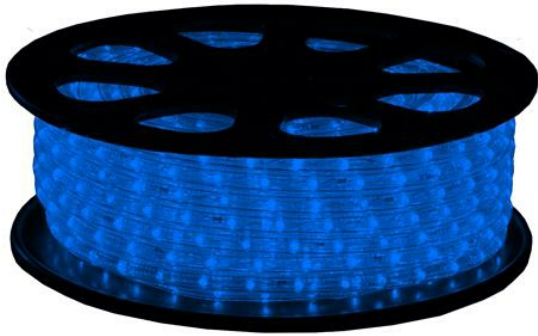

2021-9-9 | Data subject to change without notice

LED Ropelight 13mm | 24V | 30m | 36 LED/m | Blue

Article number: 050-002

Rope lights can be used all year round due to their versatility and durability. They are ideal for outlining a swimming pool or patio, bar decoration, outlining structures or any other accent lighting task indoors or outdoors.

Features

- Vertical LED structure
- LED type DIP LED
- Including power cable (stripped wire)

Specifications

Type	Rope light	LED type	DIP LED	Cutting distance	17 cm
Input voltage	24V	LED structure	Vertical	Diameter	13 mm
Power	2,9 Watt per meter	Dimmable	Yes	Connection type	Stripped wire
Color temperature	Other	IP rate	IP44	Certification mark	CE, RoHS
Light color	Blue	Length	30 meter	Warranty	2 years
LED quantity	36 per meter	Maximum to connect	30 meter		