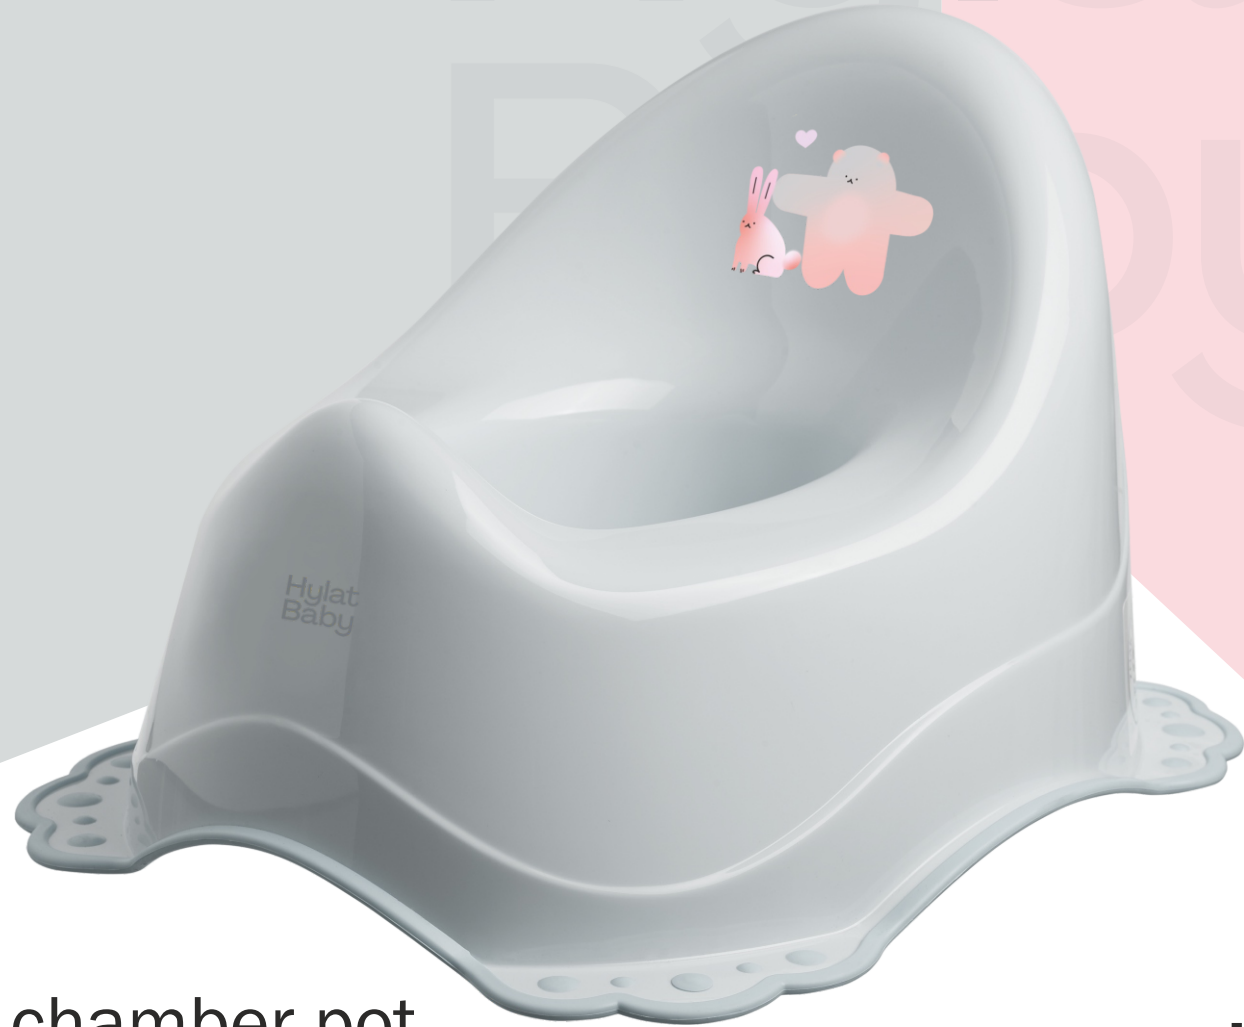

FRIENDS

c o l l e c t i o n

Hylat
Baby

Baby bath accessories

Collection: FRIENDS

Brand: Hylat Baby

**Hylat
Baby**

Rubber bathtub plug with a drain tube for babies

Hylat
Baby

Bathtub 84 cm with plug

Collection: FRIENDS

Brand: Hylat Baby

Hylat
Baby

Cuddle robe

Collection: FRIENDS

Brand: Hylat Baby

Hylat
Baby

Hylat
Baby

Top and tail bowl with accessories in cosmetic bag

Collection: FRIENDS
Brand: Hylat Baby

**Hylat
Baby**

2-component chamber pot

Collection: FRIENDS

Brand: Hylat Baby

**Hylat
Baby**

Hylat
Baby

2-component step stool

Collection: FRIENDS

Brand: Hylat Baby

Hylat
Baby

Hylat
Baby

2-component toilet trainer seat