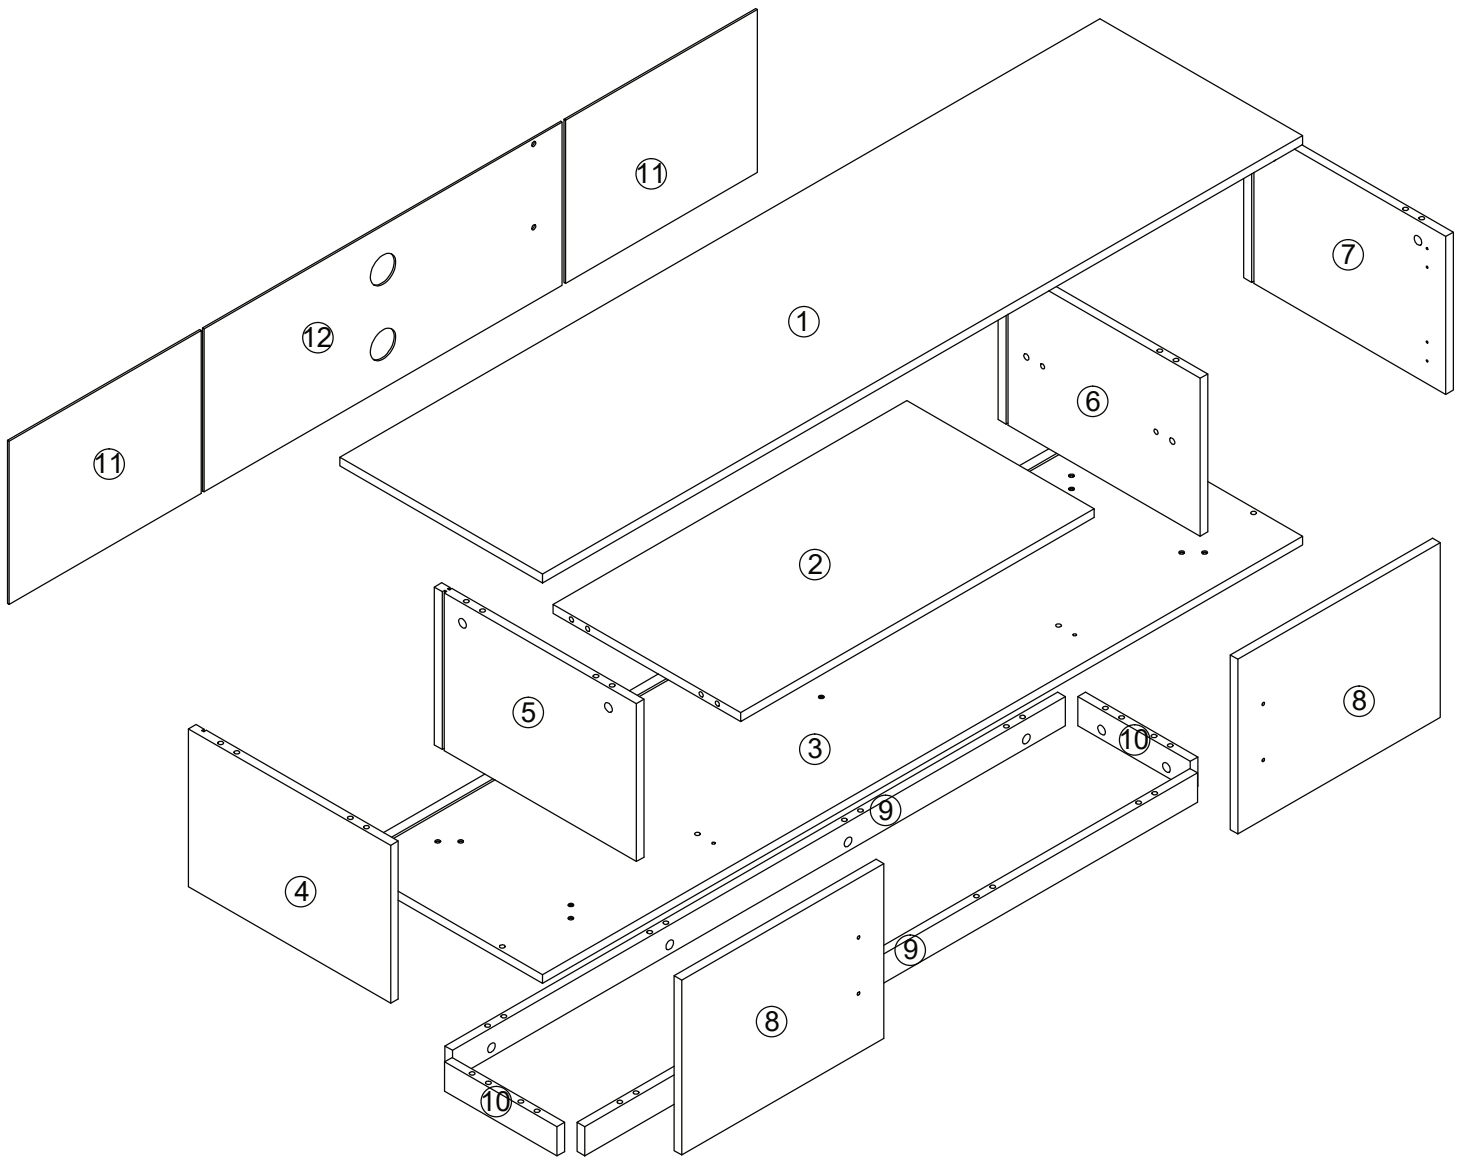

IMPORTANT

If any parts are missing or damaged, please contact us before returning.
We deliver spare parts quick and easy!
Phone: +495223 4924228 • info@kalb-m.de

		 Ø8*40	 Ø5*40	 Ø3.5*14	
A×24	B×24	C×32	D×17	E×36	F×4
 Ø4*20				 Ø20	
G×2	H×4	I×1	J×12	K×9	L×1
 <p>M1</p> <p>M2</p> <p>M3</p>					
M×1					