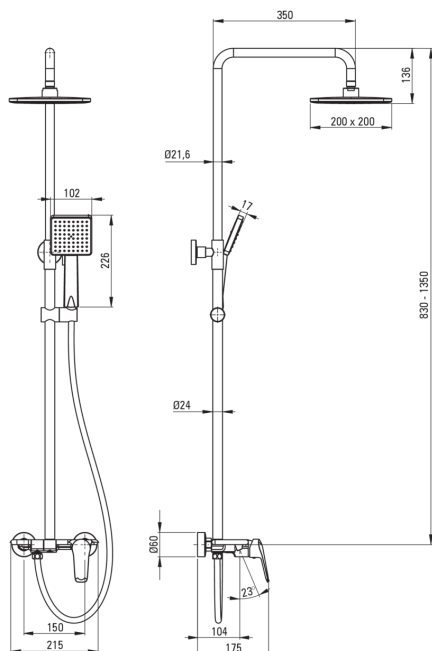

BORO

Shower column, with shower mixer

Product code: NER_04PM

EAN: 5907650883746

Finish: chrome

Warranty [years]: 5

Hose

Anti-twist	1
Length [mm]	1500

Rail

Material	steel 201
----------	-----------

Mixer

Hand shower

Number of functions	1
---------------------	---

Shower column

mixer	Yes
Finish	chrome
Flow class [l/min]	12 ≤ A < 15 (12 - 14.9)
Bar height adjustment from [mm]	830
Bar height adjustment up to [mm]	1400

Shower overhead

Shape	square
Material	ABS
Anti-calc thickness	Yes
Width [mm]	15
Length [mm]	200
	200

Features:

- Anti-calc system facilitating the removal of limescale deposits
- Only the best materials, the quality of which has been confirmed by laboratory tests
- Cleaning agent for fixtures in all colors available