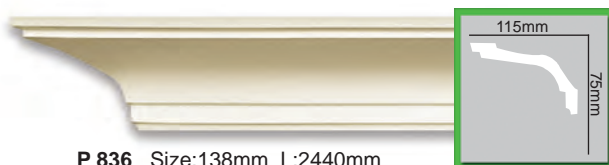

P 822 Size:70mm L:2440mm

P 827 Size:72mm L:2440mm

P 820 Size:78mm L:2440mm

P 810 Size:73mm L:2440mm

P 812 Size:74mm L:2440mm

P 805 Size:79mm L:2440mm

Plain cornices
 Corniches avec un profil lisse
 S tangen mit dem glatten Profil
 Cornisas con el perfil llano

P 809 Size:89mm L:2440mm

P 834 Size:88mm L:2440mm

P 814 Size:91mm L:2440mm

P 856 Size:121mm L:2440mm

P 808 Size:95mm L:2440mm

P 819 Size:95mm L:2440mm

P 807 Size:100mm L:2440mm

P 801 Size:104mm L:2440mm

P 836 Size:138mm L:2440mm

P 832 Size:138mm L:2440mm

P 813 Size:113mm L:2440mm

P 876 Size:117mm L:2440mm

P 835 Size:116mm L:2440mm

P 818 Size:143mm L:2440mm

P 828 Size:122mm L:2440mm

P 803 Size:107mm L:2440mm