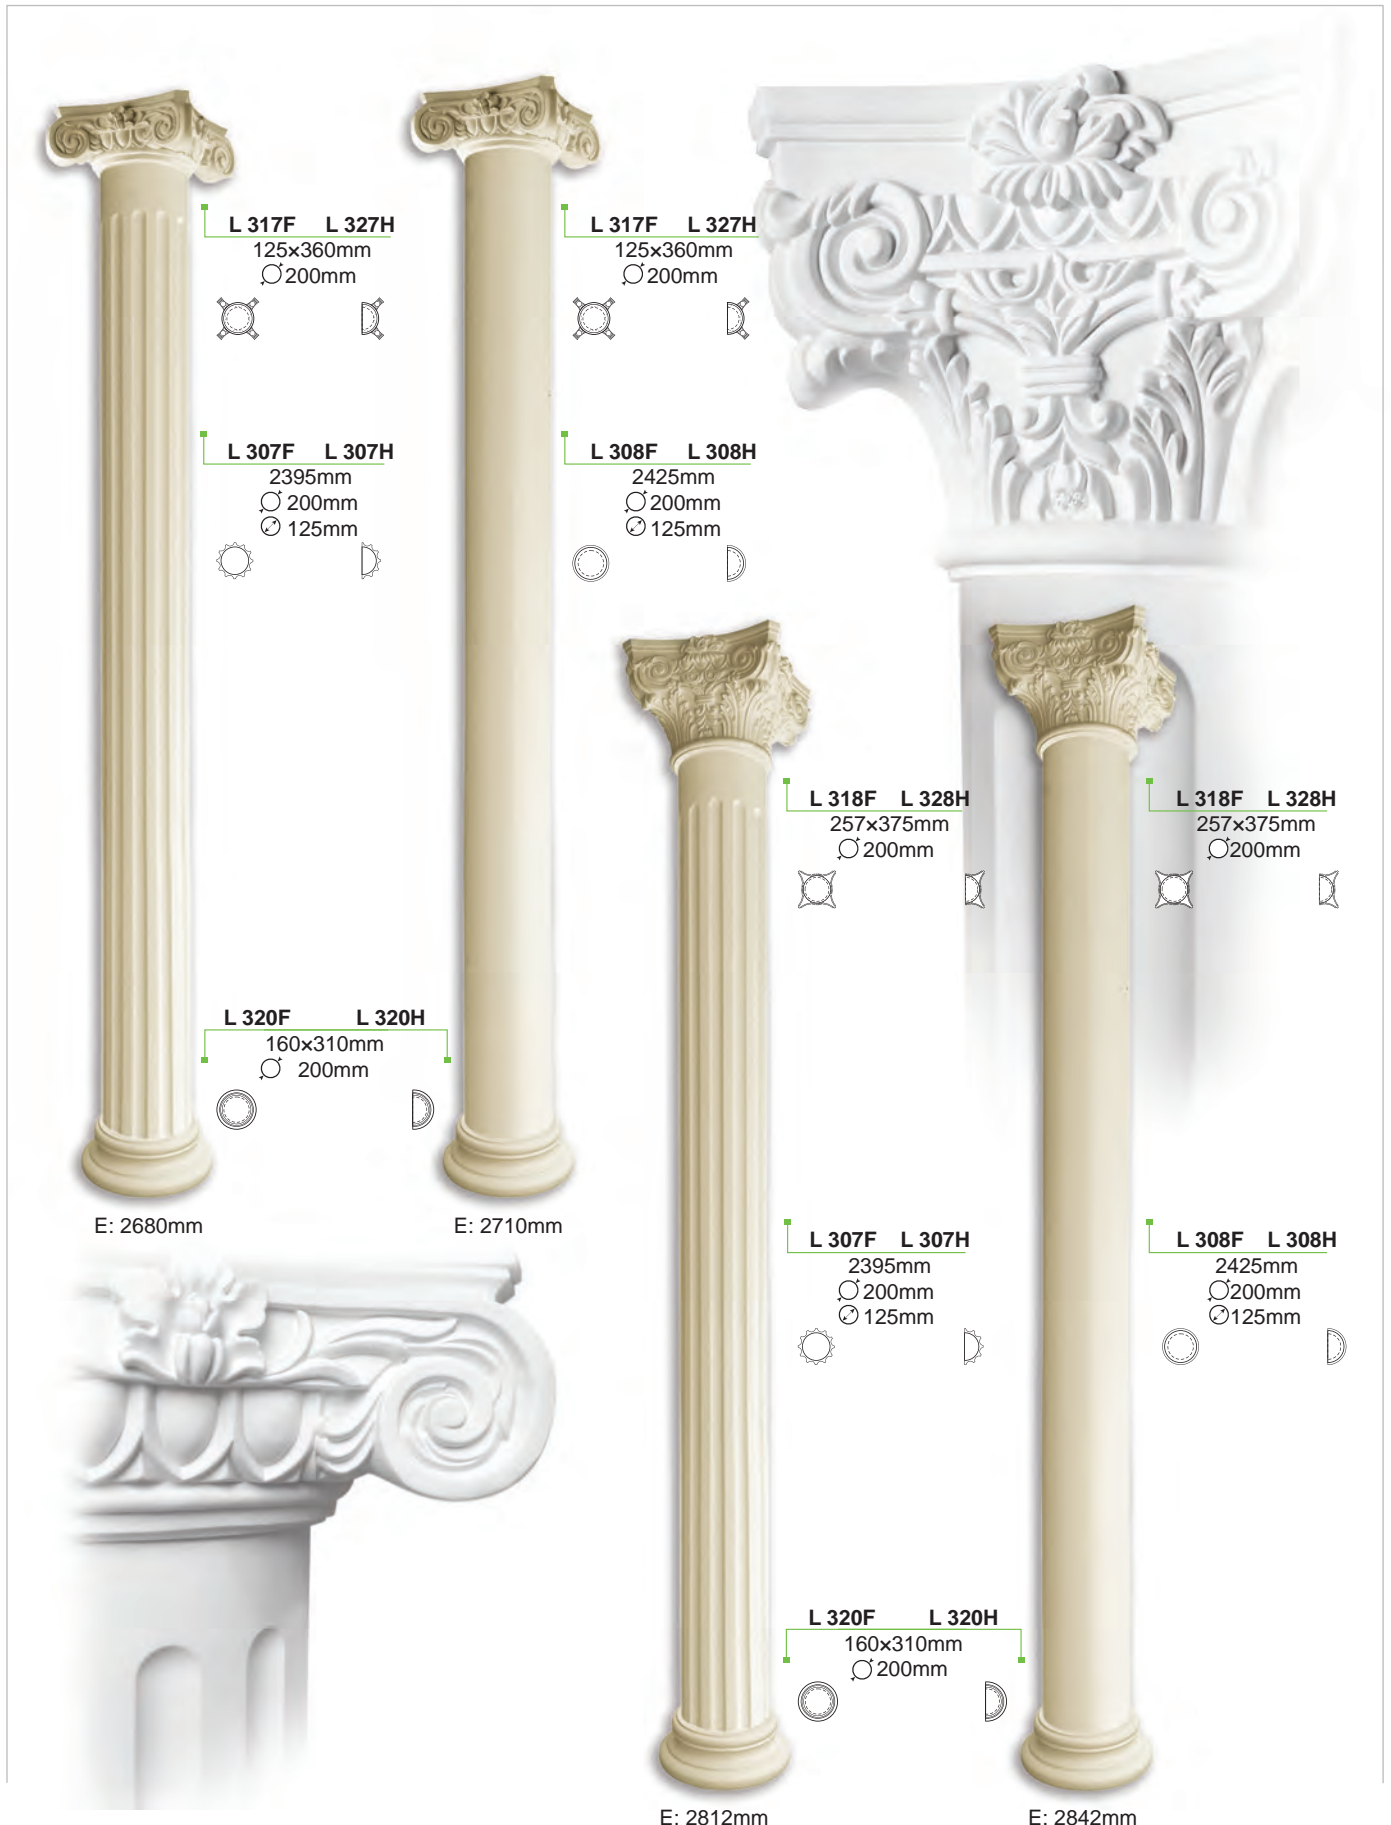

Diameter Size	Width Size	Height Size	●	◐
∅ 120mm	200mm	100mm	L 309 F	L 309 H
∅ 150mm	240mm	130mm	L 310 F	L 310 H
∅ 180mm	280mm	145mm	L 319 F	L 319 H
∅ 200mm	310mm	160mm	L 320 F	L 320 H

Body

Diameter Size	⊗ Fluted	○ Plain
∅ 120mm	L 301	L 302
∅ 150mm	L 303	L 304
∅ 180mm	L 305	L 306
∅ 200mm	L 307	L 308
Height Size	2395mm	2425mm

L 303F L 303H
2395mm
Ø150mm
Ø75mm

L 310F L 310H
130x240mm
Ø150mm

E: 2732mm

L 314F L 324H
207x290mm
Ø150mm

L 304F L 304H
2425mm
Ø150mm
Ø75mm

E: 2762mm

○ L 401
300x355mm

○ L 411
2000mm
○225mm
○205mm