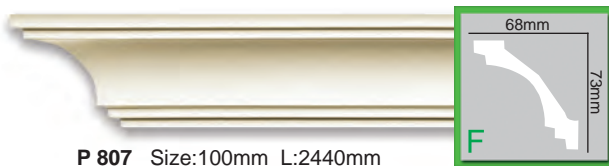

P 822 Size:70mm L:2440mm

P 827 Size:72mm L:2440mm

P 820 Size:78mm L:2440mm

P 810 Size:73mm L:2440mm

P 812 Size:74mm L:2440mm

P 805 Size:79mm L:2440mm

Plain cornices
 Corniches avec un profil lisse
 S tangen mit dem glatten Profil
 Cornisas con el perfil llano

P 809 Size:89mm L:2440mm

P 834 Size:88mm L:2440mm

P 814 Size:91mm L:2440mm

P 856 Size:121mm L:2440mm

P 808 Size:95mm L:2440mm

P 819 Size:95mm L:2440mm

P 807 Size:100mm L:2440mm

P 801 Size:104mm L:2440mm

P 836 Size:138mm L:2440mm

P 832 Size:138mm L:2440mm

P 813 Size:113mm L:2440mm

P 876 Size:117mm L:2440mm

P 835 Size:116mm L:2440mm

P 818 Size:143mm L:2440mm

P 828 Size:122mm L:2440mm

P 803 Size:107mm L:2440mm