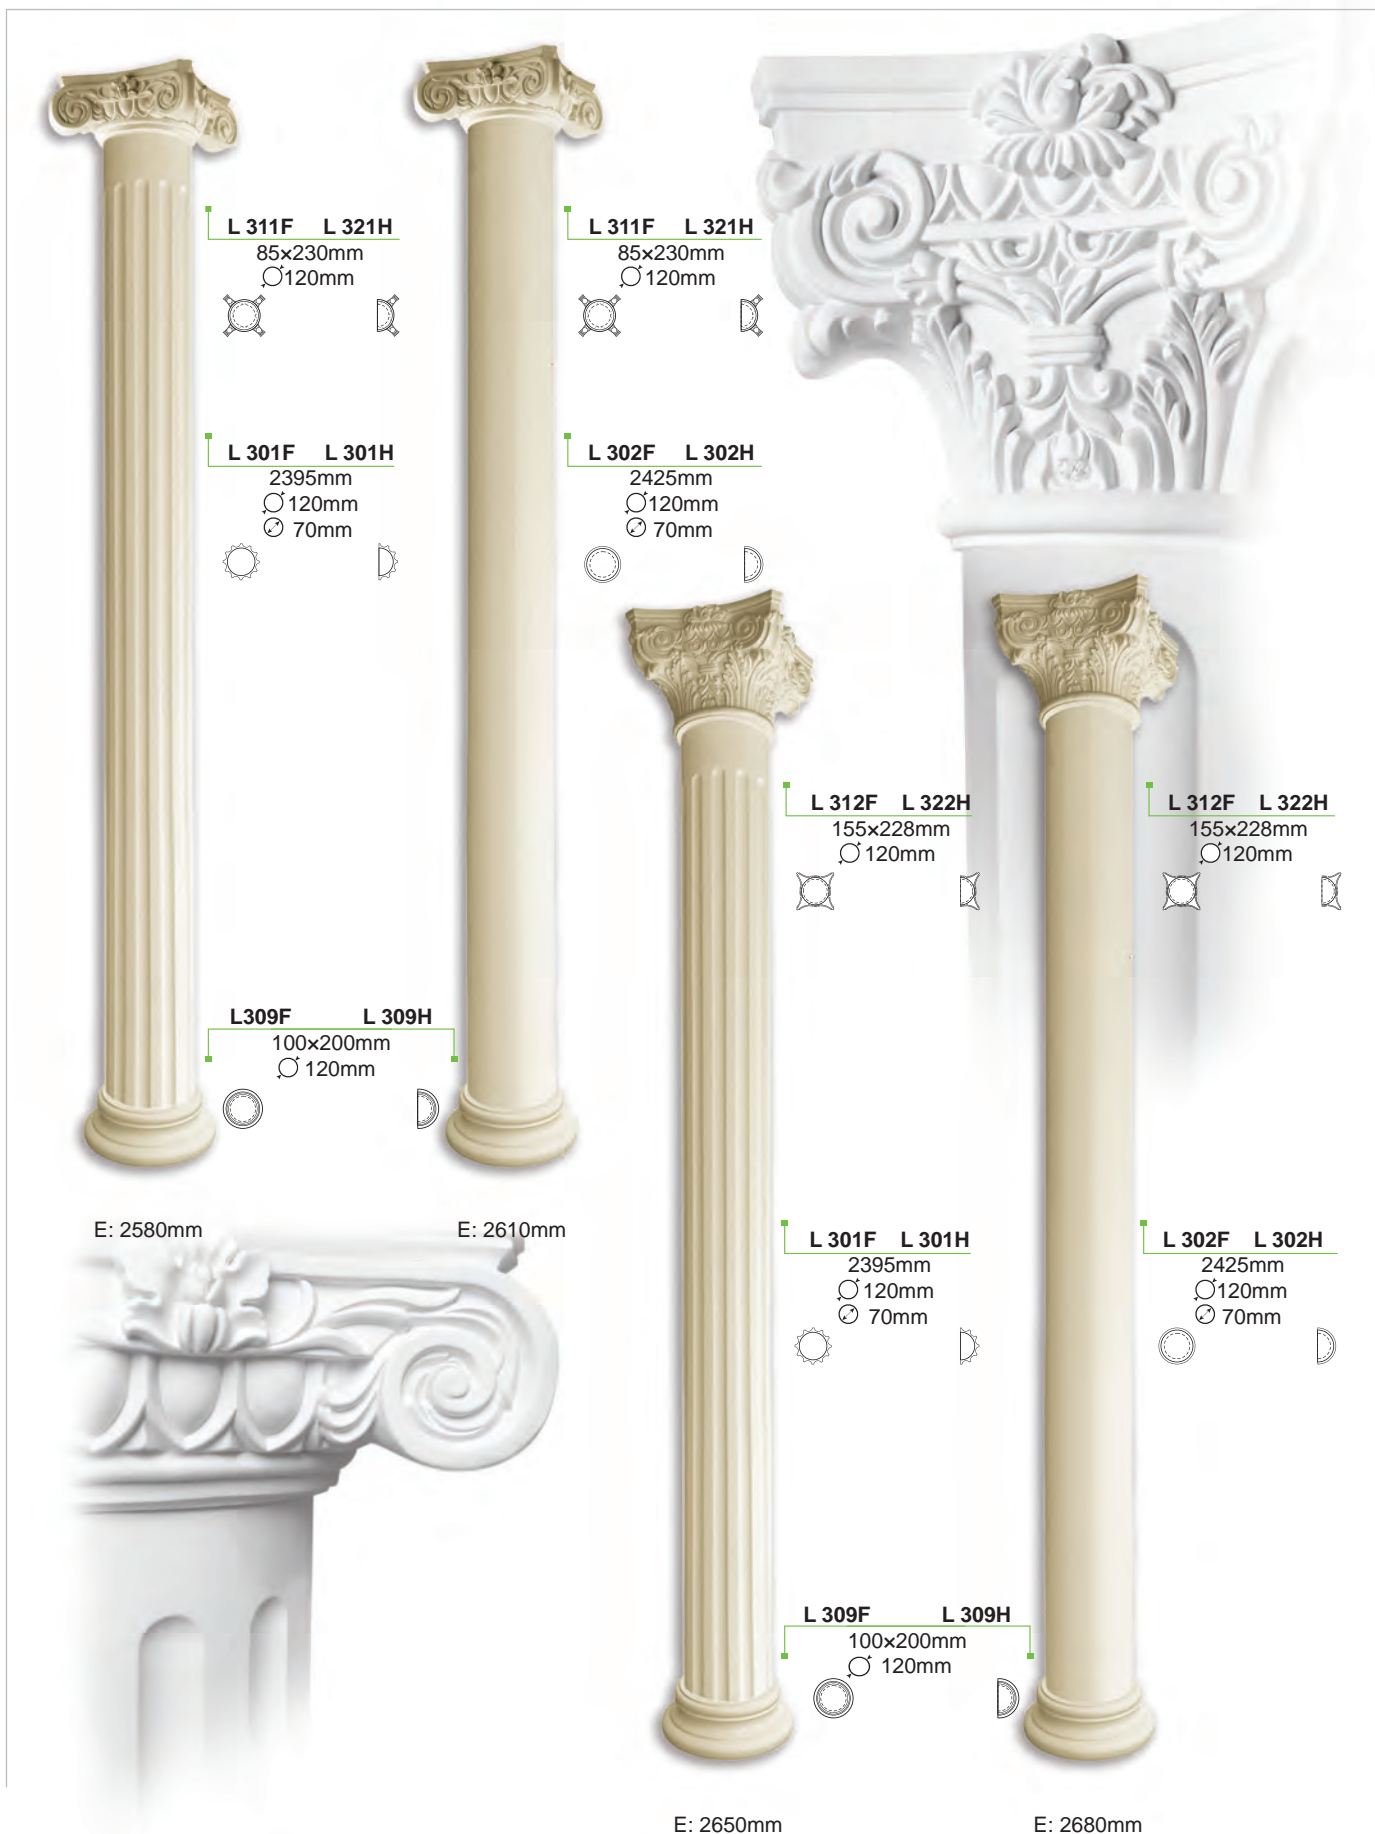

PL 267 + CR 719 + PL 267

PL 259 L/R
191x216x65mm

PL 258 L/R
189x214x64mm

PL 267
212x212x30mm

PL 255
255x135x30mm

Capital head

Diameter Size	Width Size	Height Size	●	◐
∅ 120mm	230mm	85mm	L 311 F	L 321 H
∅ 150mm	265mm	105mm	L 313 F	L 323 H
∅ 180mm	300mm	115mm	L 315 F	L 325 H
∅ 200mm	360mm	125mm	L 317 F	L 327 H

Capital head

Diameter Size	Width Size	Height Size	●	◐
∅ 120mm	228mm	155mm	L 312 F	L 322 H
∅ 150mm	290mm	207mm	L 314 F	L 324 H
∅ 180mm	330mm	245mm	L 316 F	L 326 H
∅ 200mm	375mm	257mm	L 318 F	L 328 H

Base

Diameter Size	Width Size	Height Size	●	◐
∅ 120mm	200mm	100mm	L 309 F	L 309 H
∅ 150mm	240mm	130mm	L 310 F	L 310 H
∅ 180mm	280mm	145mm	L 319 F	L 319 H
∅ 200mm	310mm	160mm	L 320 F	L 320 H

Body

Diameter Size	⊗ Fluted	○ Plain
∅ 120mm	L 301	L 302
∅ 150mm	L 303	L 304
∅ 180mm	L 305	L 306
∅ 200mm	L 307	L 308
Height Size	2395mm	2425mm