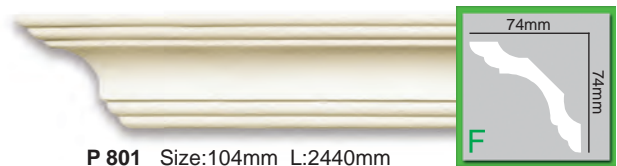

P 822 Size:70mm L:2440mm

P 827 Size:72mm L:2440mm

P 820 Size:78mm L:2440mm

P 810 Size:73mm L:2440mm

P 812 Size:74mm L:2440mm

P 805 Size:79mm L:2440mm

Plain cornices
 Corniches avec un profil lisse
 S tangen mit dem glatten Profil
 Cornisas con el perfil llano

P 809 Size:89mm L:2440mm

P 834 Size:88mm L:2440mm

P 814 Size:91mm L:2440mm

P 856 Size:121mm L:2440mm

P 808 Size:95mm L:2440mm

P 819 Size:95mm L:2440mm

P 807 Size:100mm L:2440mm

P 801 Size:104mm L:2440mm

P 836 Size:138mm L:2440mm

P 832 Size:138mm L:2440mm

P 813 Size:113mm L:2440mm

P 876 Size:117mm L:2440mm

P 835 Size:116mm L:2440mm

P 818 Size:143mm L:2440mm

P 828 Size:122mm L:2440mm

P 803 Size:107mm L:2440mm