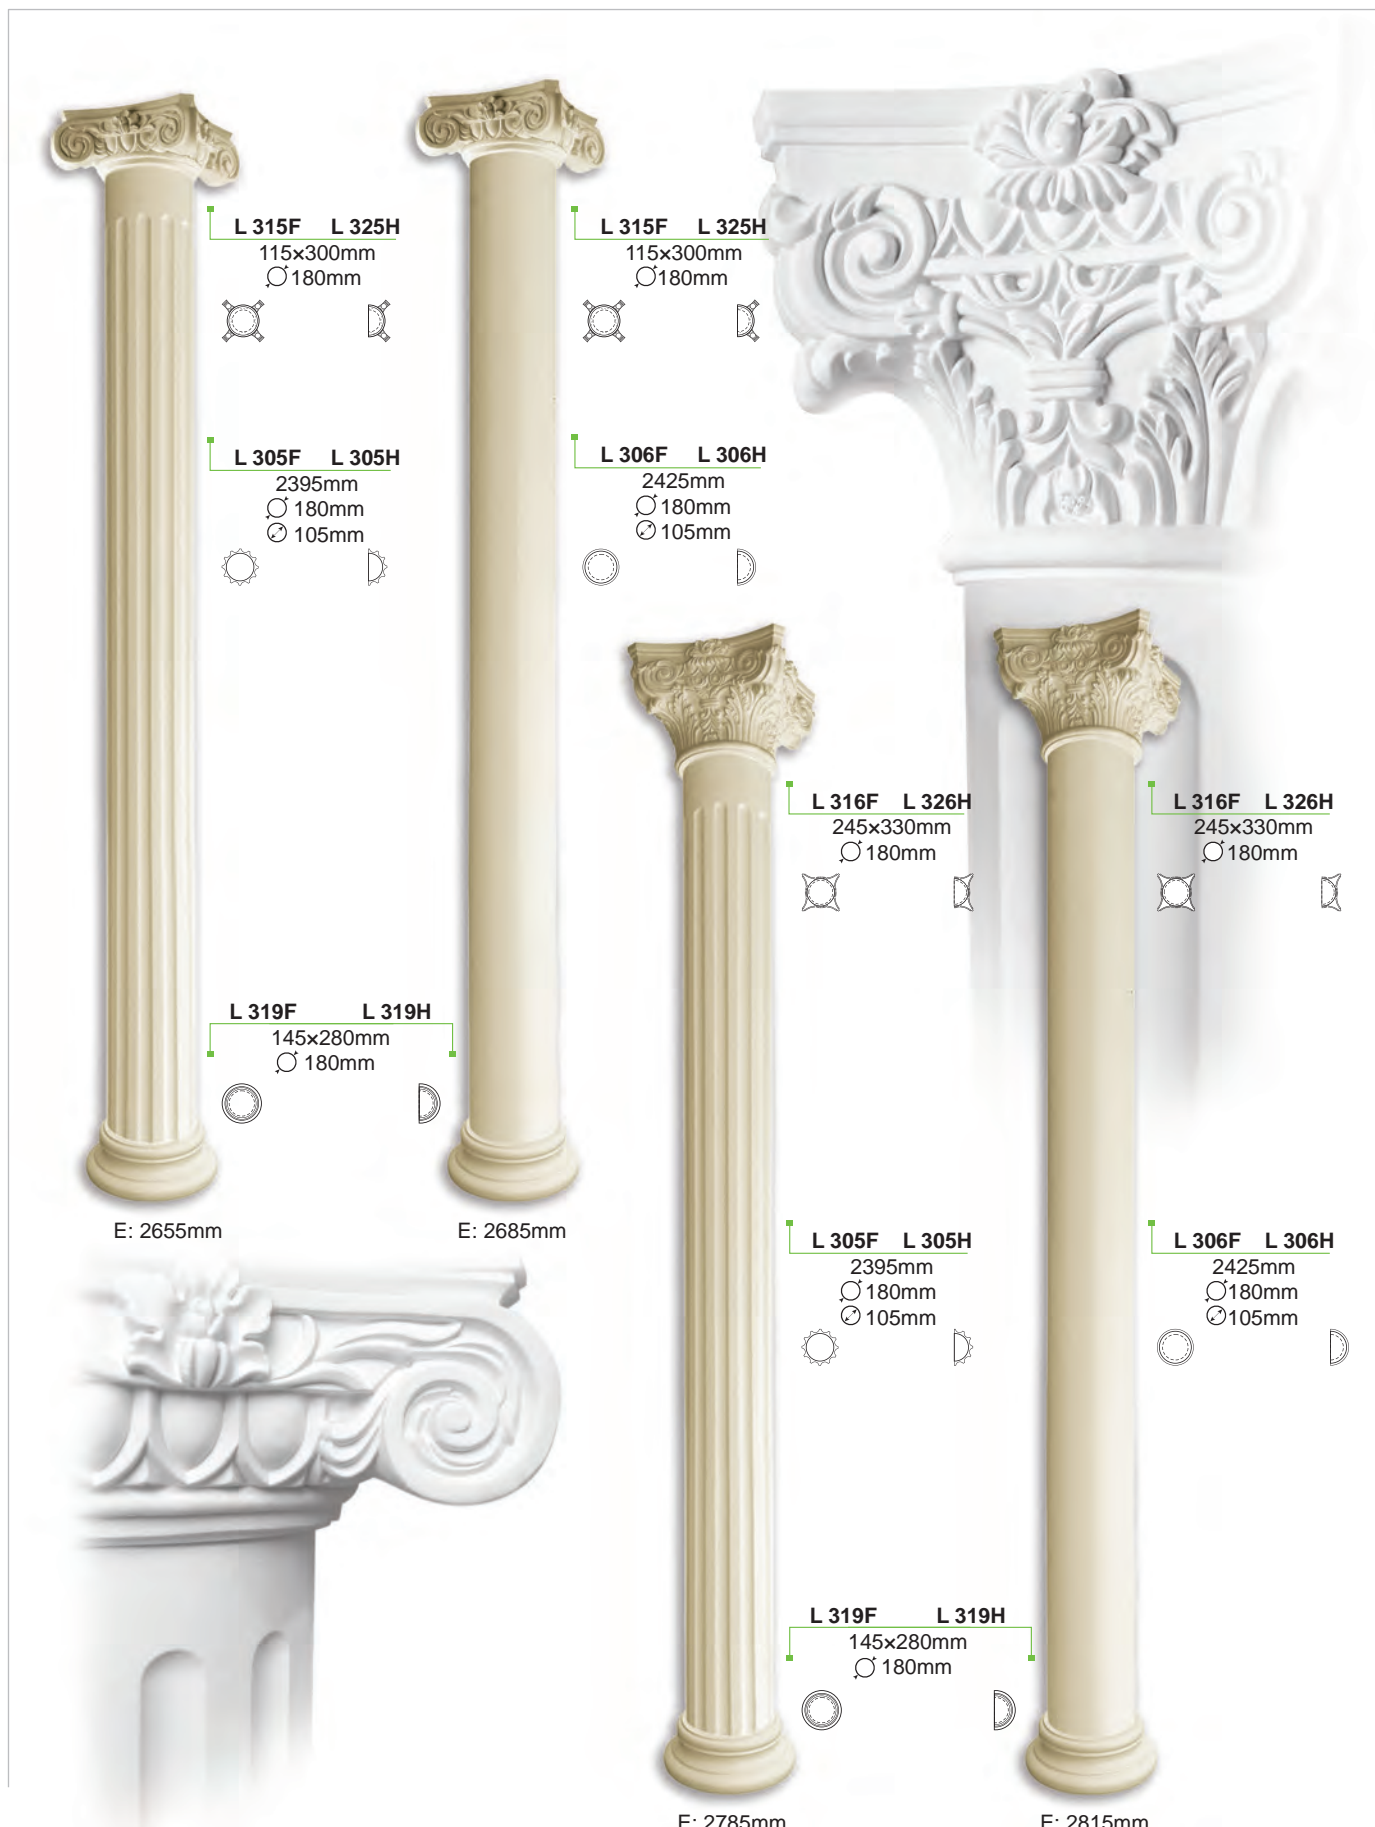

Diameter Size	Width Size	Height Size	●	◐
∅ 120mm	200mm	100mm	L 309 F	L 309 H
∅ 150mm	240mm	130mm	L 310 F	L 310 H
∅ 180mm	280mm	145mm	L 319 F	L 319 H
∅ 200mm	310mm	160mm	L 320 F	L 320 H

Body

Diameter Size	⊗ Fluted	○ Plain
∅ 120mm	L 301	L 302
∅ 150mm	L 303	L 304
∅ 180mm	L 305	L 306
∅ 200mm	L 307	L 308
Height Size	2395mm	2425mm

L 303F L 303H
2395mm
Ø150mm
Ø75mm

L 310F L 310H
130x240mm
Ø150mm

E: 2732mm

L 314F L 324H
207x290mm
Ø150mm

L 304F L 304H
2425mm
Ø150mm
Ø75mm

E: 2762mm

○ L 401
300x355mm

○ L 411
2000mm
○225mm
○205mm