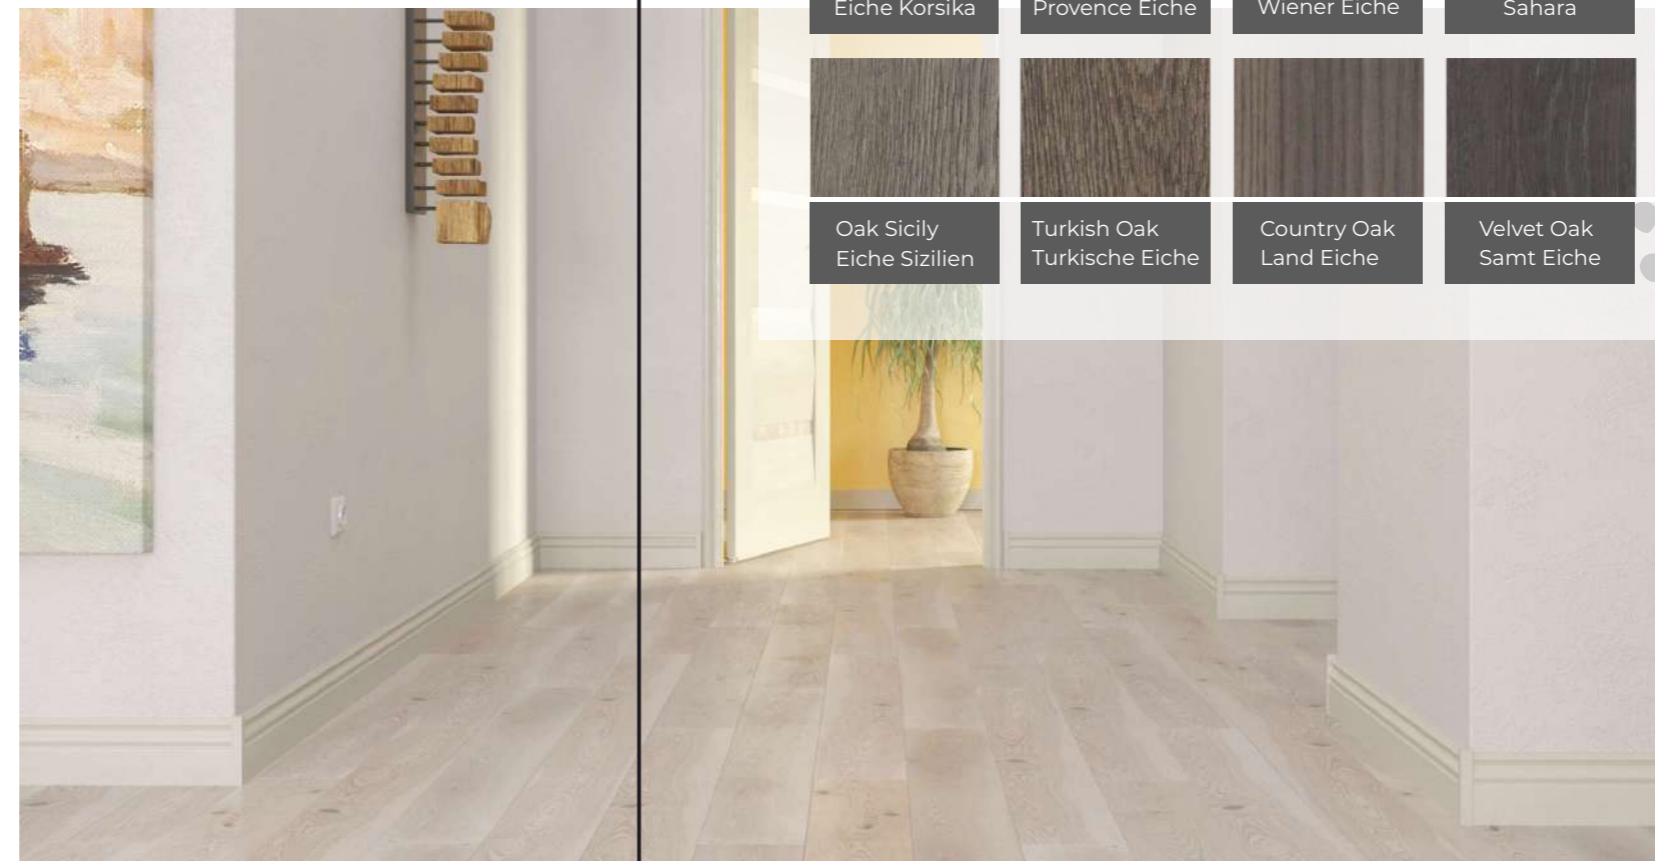

- Length of items – 2400 mm
- Covering – eco-wood veneer, multi-layered decorative laminate imitating solid wood
- Due to the coating items are durable, resistant to humidity, ultraviolet and mechanical deformations
- The material is environmentally friendly and safe for health
- Easy installation
- Universality: for any type of interior from classics to hi-tech
- 100% imitation of natural wood.
- 17 beautiful natural shades

- Länge der Produkte – 2400 mm
- Abdeckung – Öko-Furnier, mehrlagiges dekoratives Laminat imitiert Massivholz
- Aufgrund der Beschichtung sind die Produkte langlebig, feuchtigkeitsbeständig, resistent zum Ultraviolett und gegen mechanischer Verformungen.
- Das Material ist umweltfreundlich und unschädlich für Gesundheit.
- Einfache Installation
- Vielseitigkeit: für jeden Innenraum von Klassik bis Hi-Tech
- 100% Naturholz Nachahmung
- 17 wunderschöne Naturtöne