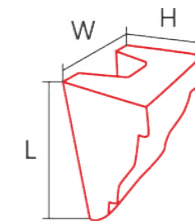

Console for beams | Konsole für Balke