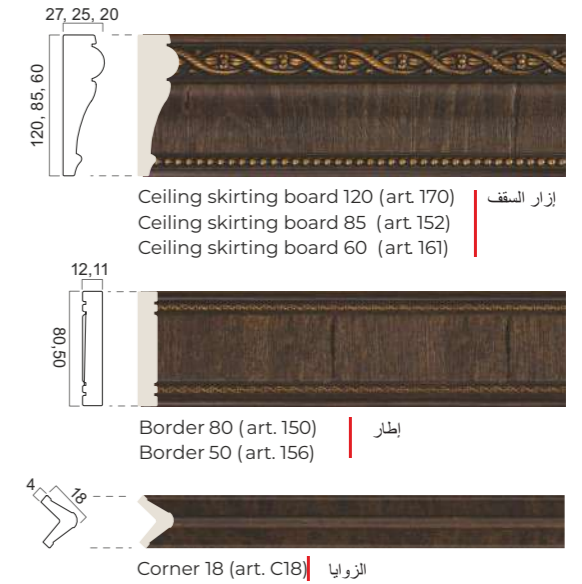

«Vienna wood» collection

Transverse structure imitates wood veneer. The color range includes a full spectrum from light to dark shades. Modern ornament makes products look more attractive.

مجموعة "غابات فيينا" بنية مستعرضة تحاكي قشور الخشب الراقية. تتضمن لوحة الألوان مجموعة كاملة من الظلال الفاتحة إلى الداكنة. زخرفة حديثة غير بارزة تمنح المنتجات جاذبية أكبر.