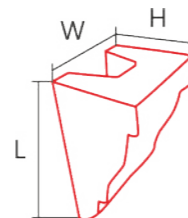

Konsolen:

Konsolen werden entsprechend der Größe des Balkens / Balkenabschnitts ausgewählt.
Die Veredelung ist in allen gängigen Holzfarben möglich.