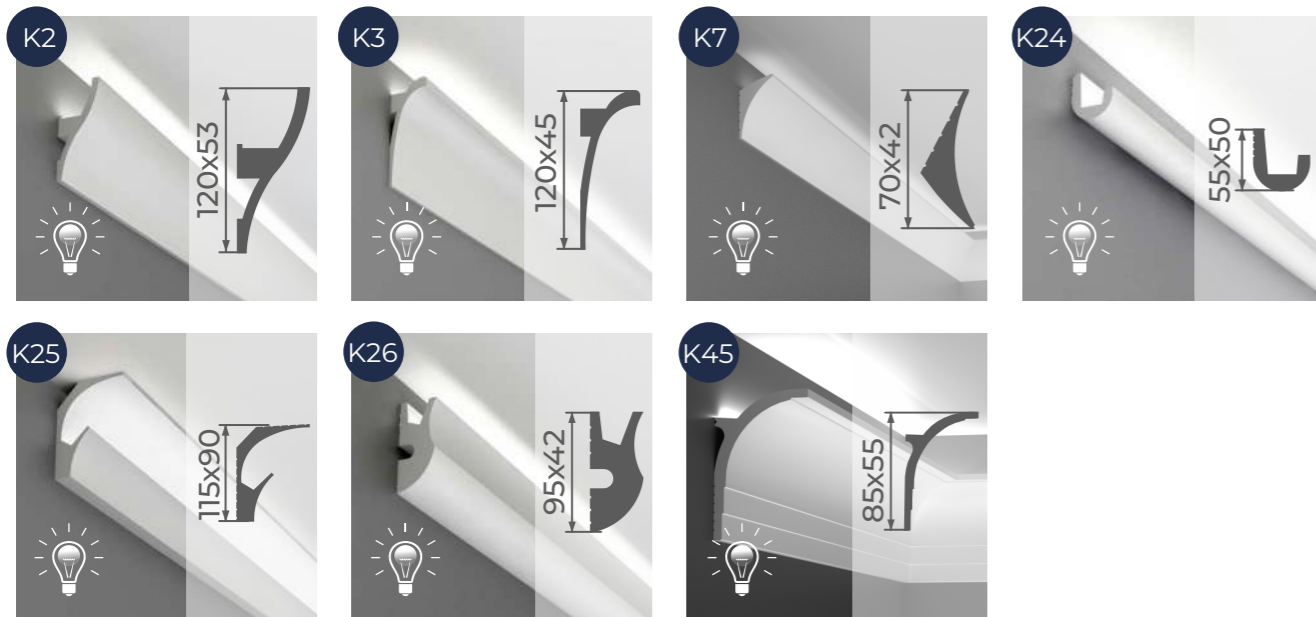

Ecopolymer-Deckenvorhangstangen sind universelle und unersetzliche Elemente jedes Interieurs.

HxW, mm | HxB, mm

2000 mm

HxW, mm | HxB, mm

2000 mm

Cornices and moldings
for concealed lighting

Deckenvorhangstangen
und Leisten
für versteckte Beleuchtung

HxW, mm | HxB, mm

2000 mm

MDF skirting boards MDF-Fußleisten

UK Floor baseboards – are indispensable details of interior decor

- Production material – high-quality MDF
- Coating – special finishing cover-up of white color for painting
- Possibility to use any kind of paint
- Length of items – 2400 mm
- Simple installation, not requiring the help of specialists
- Universality: suitable for any type of interior from classic to hi-tech