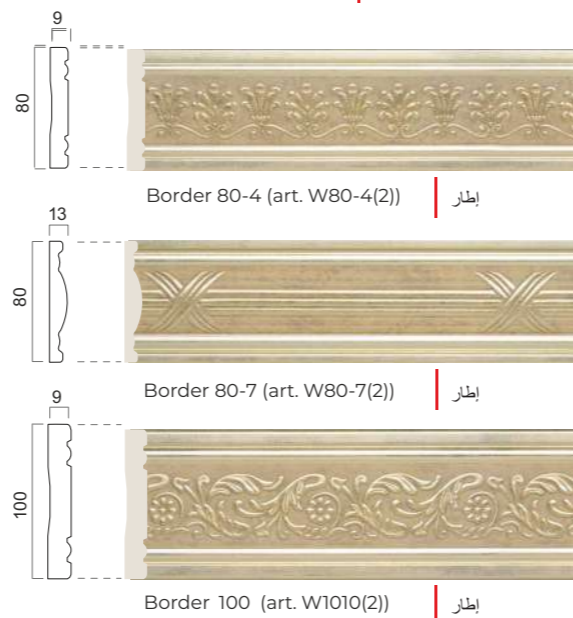

«Ionics» collection | ومجموعة "الأيقونات"

«Hermitage» collection | مجموعة "الإرميتاج"

Collection «Antique»

It consists of noble shades of metal (silver, platinum, gold, copper, bronze) and ornate oriental patterns. It blends harmoniously with modern interiors and designed to make them look luxury.

Specification

1. Screen as an assembled item with perforation.
Frame – MDF profile 16x55 mm.

Screen sizes

Schirmgrößen:

- 1200x600mm
- 900x600mm
- 600x600mm

Screen perforation options

Optionen der Perforation