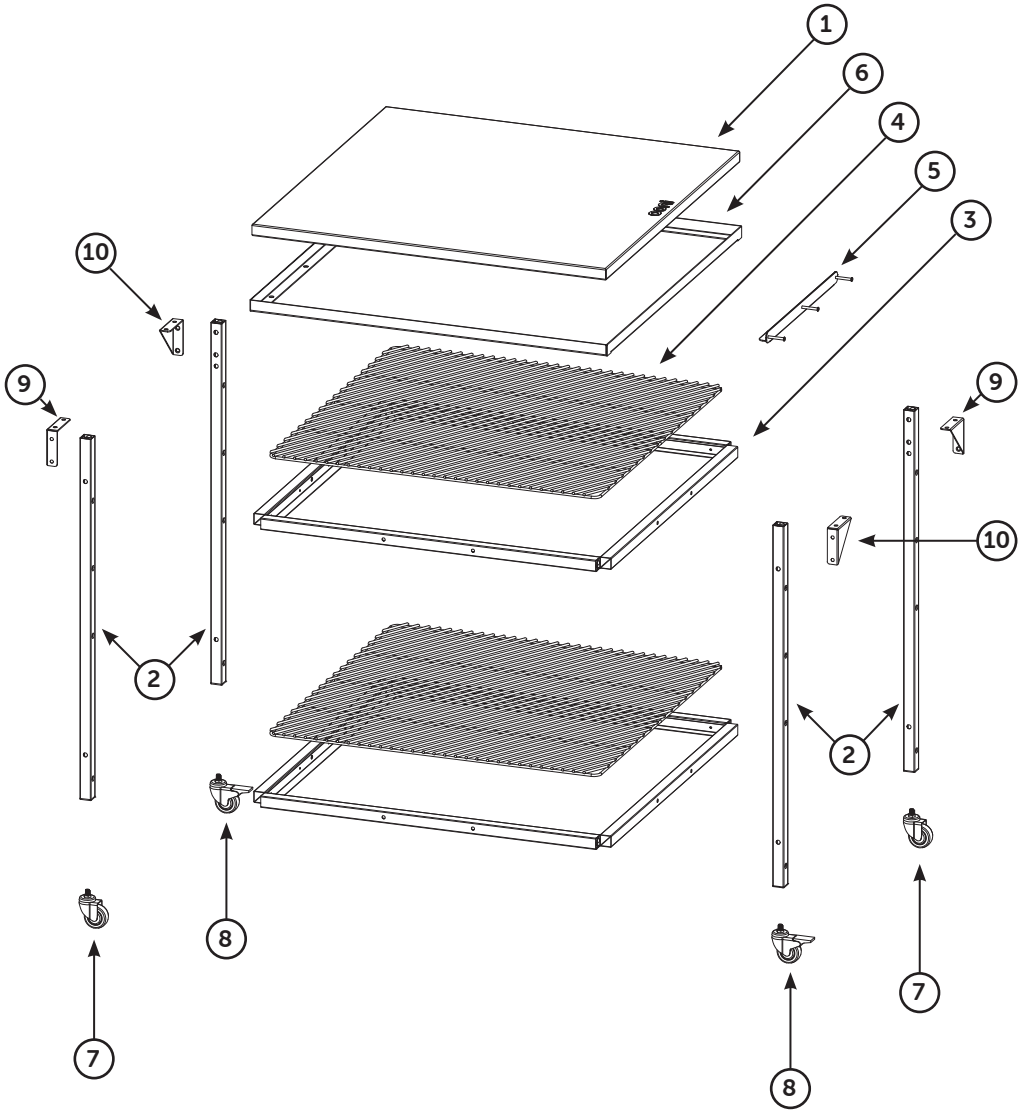

Modular Table - Large

31.5 x 31.5" / 80 x 80 cm

[ooni.com](https://www.ooni.com)

Part numbers

Part list

<p>① x1</p> 	<p>② x4</p> 	<p>③ x2</p> 	
<p>④ x2</p> 	<p>⑤ x1</p> 	<p>⑥ x1</p> 	
<p>⑦ x2</p> 	<p>⑧ x2</p> 	<p>⑨ x2</p> 	<p>⑩ x2</p> 
<p>Ⓐ x2</p> 	<p>Ⓒ x8</p> 	<p>Ⓓ x1</p> 	<p>Ⓔ x1</p> 
<p>Ⓑ x22</p> 			

Step 1

Ⓢ x8

Tighten to 50%
DO NOT over tighten bolts

Step 2

B x4

Tighten to 50%
DO NOT over tighten bolts

Step 3

 (B) x16

 (9) x2

 (10) x2

Tighten to 50%
DO NOT over tighten bolts

Step 4

Tighten all bolts 100%
DO NOT over tighten bolts

Step 5

 (A) x2

 (B) x2