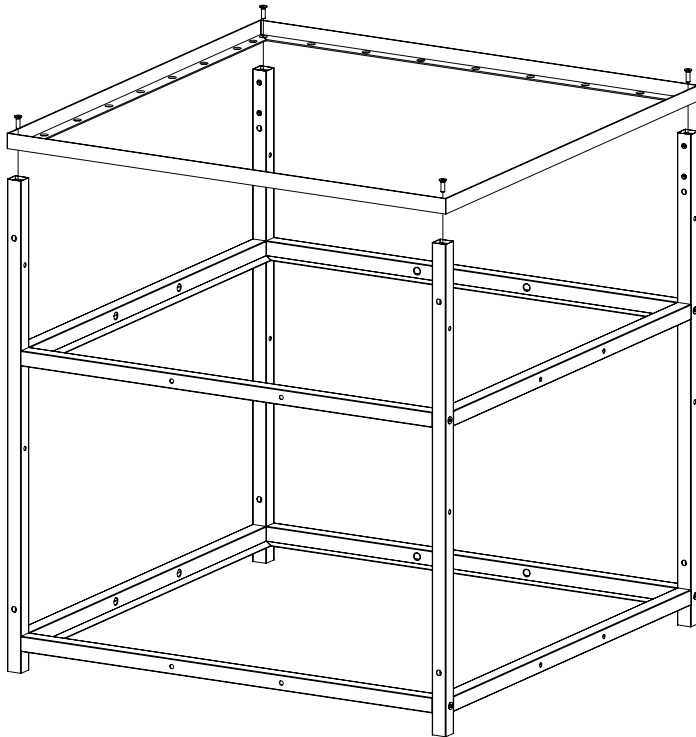

Modular Table - Large

31.5 x 31.5" / 80 x 80 cm

[ooni.com](https://www.ooni.com)

Part numbers

Part list

<p>① x1</p> 	<p>② x4</p> 	<p>③ x2</p> 	
<p>④ x2</p> 	<p>⑤ x1</p> 	<p>⑥ x1</p> 	
<p>⑦ x2</p> 	<p>⑧ x2</p> 	<p>⑨ x2</p> 	<p>⑩ x2</p> 
<p>Ⓐ x2</p> 	<p>Ⓒ x8</p> 	<p>Ⓓ x1</p> 	<p>Ⓔ x1</p> 
<p>Ⓑ x22</p> 			

Step 1

Ⓢ x8

Tighten to 50%
DO NOT over tighten bolts

Step 2

B x4

Tighten to 50%
DO NOT over tighten bolts

Step 3

 (B) x16