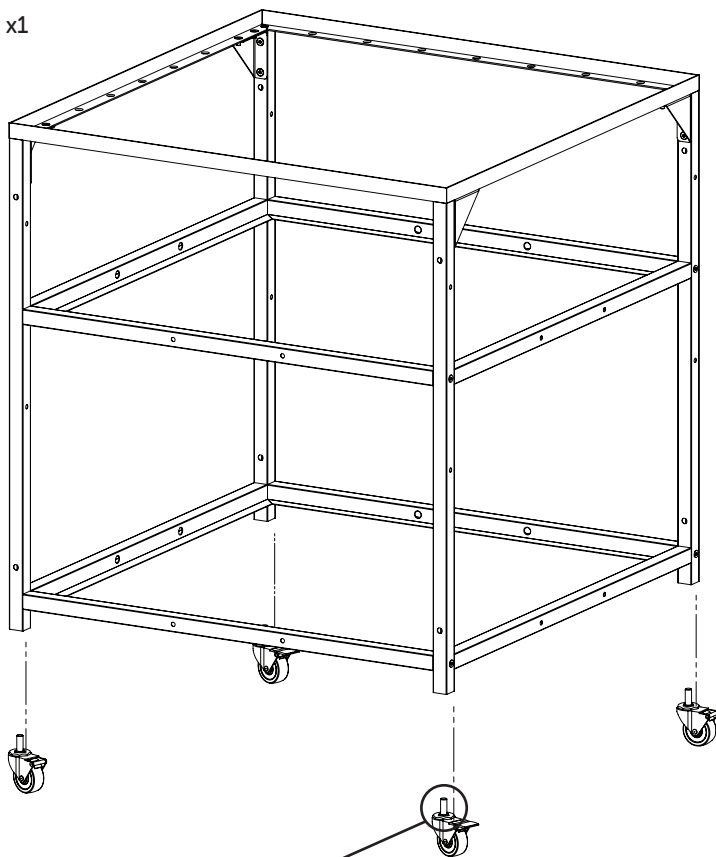

Modular Table - Large

31.5 x 31.5" / 80 x 80 cm

[ooni.com](https://www.ooni.com)

Part numbers

Part list

<p>① x1</p> 	<p>② x4</p> 	<p>③ x2</p> 	
<p>④ x2</p> 	<p>⑤ x1</p> 	<p>⑥ x1</p> 	
<p>⑦ x2</p> 	<p>⑧ x2</p> 	<p>⑨ x2</p> 	<p>⑩ x2</p> 
<p>Ⓐ x2</p> 	<p>Ⓒ x8</p> 	<p>Ⓓ x1</p> 	<p>Ⓔ x1</p> 
<p>Ⓑ x22</p> 			

Step 1

Ⓢ x8

Tighten to 50%
DO NOT over tighten bolts

Step 2

B x4

Tighten to 50%
DO NOT over tighten bolts

Step 3

 (B) x16

 (9) x2

 (10) x2

Tighten to 50%
DO NOT over tighten bolts

Step 4

Tighten all bolts 100%
DO NOT over tighten bolts

Step 5

 (A) x2

 (B) x2