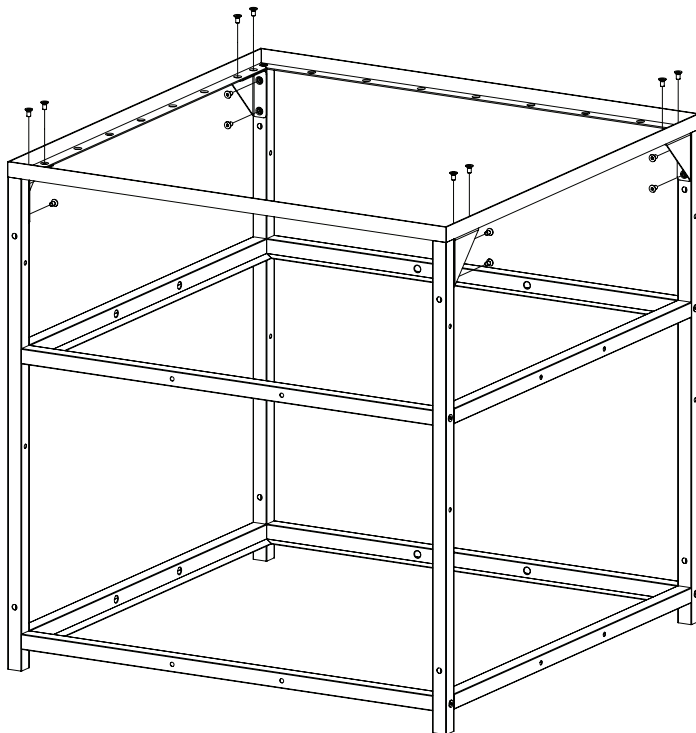

Modular Table - Large

31.5 x 31.5" / 80 x 80 cm

[ooni.com](https://www.ooni.com)

Part numbers

Part list

<p>① x1</p> 	<p>② x4</p> 	<p>③ x2</p> 	
<p>④ x2</p> 	<p>⑤ x1</p> 	<p>⑥ x1</p> 	
<p>⑦ x2</p> 	<p>⑧ x2</p> 	<p>⑨ x2</p> 	<p>⑩ x2</p> 
<p>Ⓐ x2</p> 	<p>Ⓒ x8</p> 	<p>Ⓓ x1</p> 	<p>Ⓔ x1</p> 
<p>Ⓑ x22</p> 			

Step 1

Ⓢ x8

Tighten to 50%
DO NOT over tighten bolts

Step 2

B x4

Tighten to 50%
DO NOT over tighten bolts

Step 3

 (B) x16

 (9) x2

 (10) x2

Tighten to 50%
DO NOT over tighten bolts

Step 4

Tighten all bolts 100%
DO NOT over tighten bolts

Step 5

 (A) x2

 (B) x2