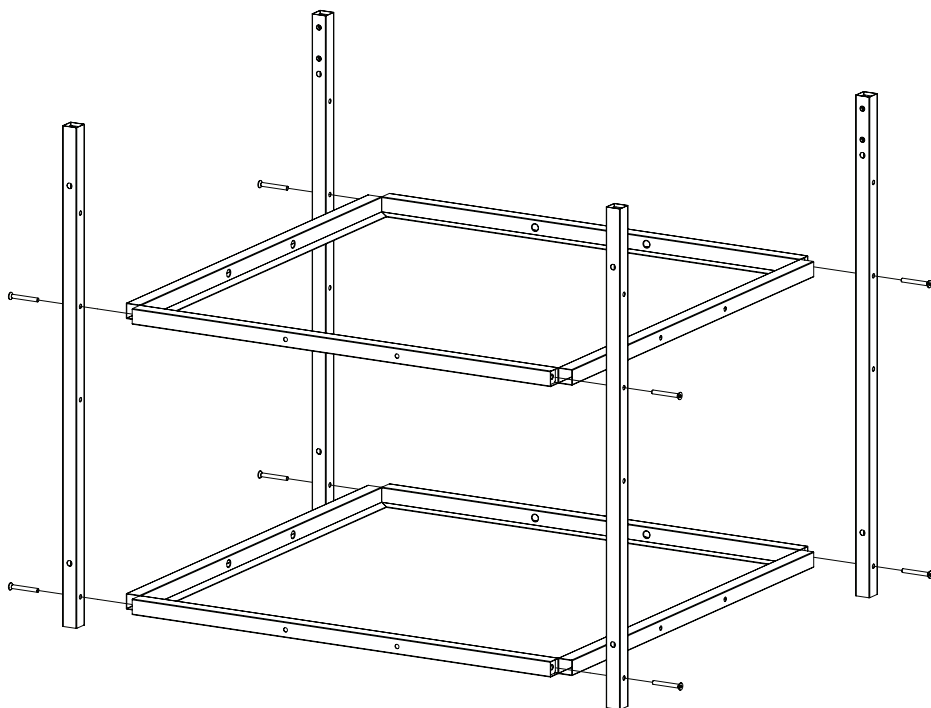

Modular Table - Large

31.5 x 31.5" / 80 x 80 cm

[ooni.com](https://www.ooni.com)

Part numbers

Part list

<p>① x1</p> 	<p>② x4</p> 	<p>③ x2</p> 	
<p>④ x2</p> 	<p>⑤ x1</p> 	<p>⑥ x1</p> 	
<p>⑦ x2</p> 	<p>⑧ x2</p> 	<p>⑨ x2</p> 	<p>⑩ x2</p> 
<p>Ⓐ x2</p> 	<p>Ⓒ x8</p> 	<p>Ⓓ x1</p> 	<p>Ⓔ x1</p> 
<p>Ⓑ x22</p> 			

Step 1

Ⓢ x8

Tighten to 50%
DO NOT over tighten bolts

Step 2

B x4

Tighten to 50%
DO NOT over tighten bolts

Step 3

 (B) x16