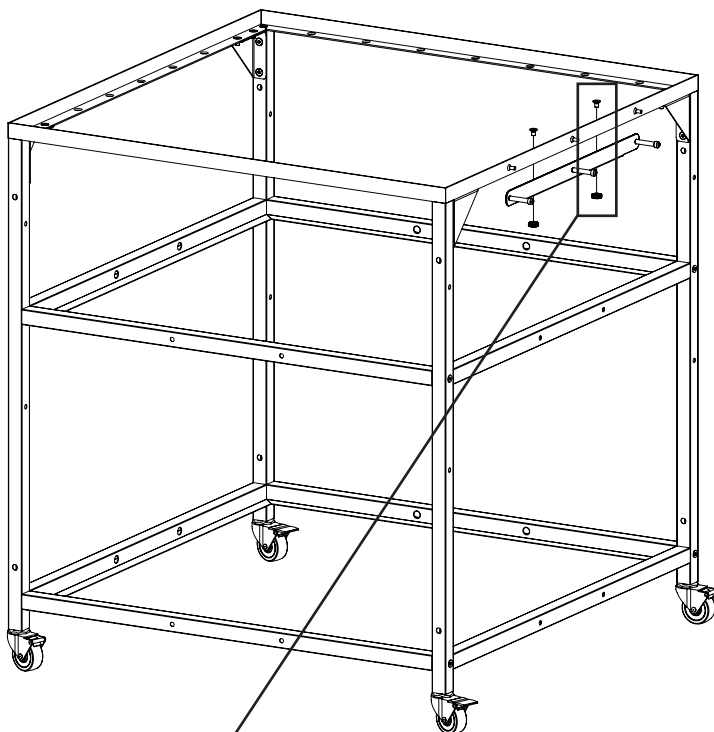

Modular Table - Large

31.5 x 31.5" / 80 x 80 cm

[ooni.com](https://www.ooni.com)

Part numbers

Part list

<p>① x1</p> 	<p>② x4</p> 	<p>③ x2</p> 	
<p>④ x2</p> 	<p>⑤ x1</p> 	<p>⑥ x1</p> 	
<p>⑦ x2</p> 	<p>⑧ x2</p> 	<p>⑨ x2</p> 	<p>⑩ x2</p> 
<p>Ⓐ x2</p> 	<p>Ⓒ x8</p> 	<p>Ⓓ x1</p> 	<p>Ⓔ x1</p> 
<p>Ⓑ x22</p> 			

 (9) x2

 (10) x2

Tighten to 50%
DO NOT over tighten bolts

Step 4

Tighten all bolts 100%
DO NOT over tighten bolts

Step 5

 (A) x2

 (B) x2