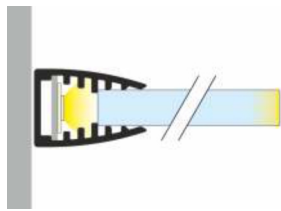

WOLGA

GLASS APPLICATION PROFILE

- 1 WOLGA ending
- 2 power supply cable
- 3 LED power supply
- 4 WOLGA LED mounting

IX POWER SUPPLY

ACCESSORIES

power switches
controller + remote
movement sensors