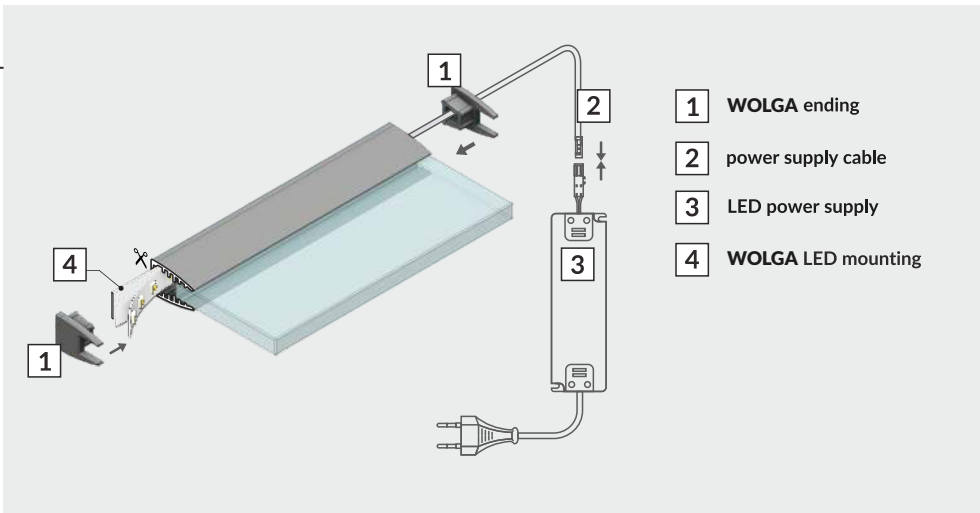

WOLGA

GLASS APPLICATION PROFILE

- 1 WOLGA ending
- 2 power supply cable
- 3 LED power supply
- 4 WOLGA LED mounting

IX POWER SUPPLY

ACCESSORIES

power switches
controller + remote
movement sensors