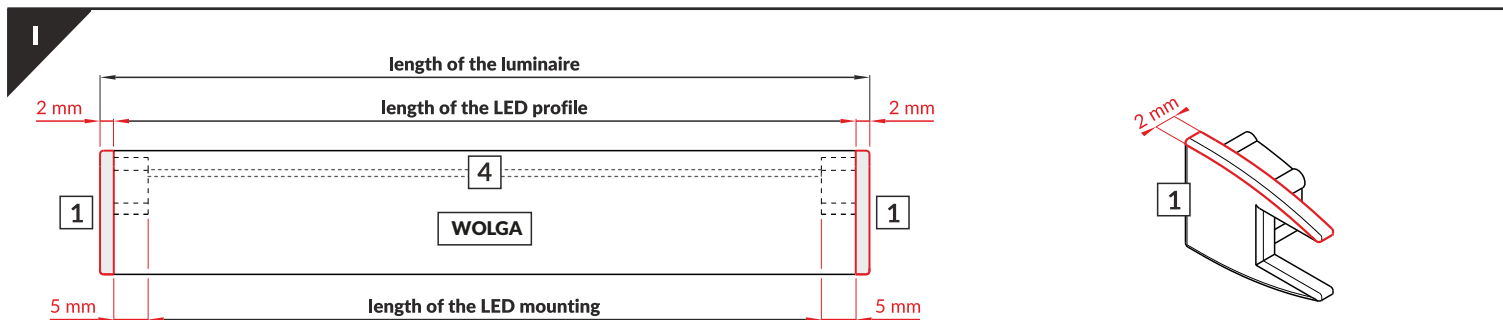

WOLGA

GLASS APPLICATION PROFILE

- 1 WOLGA ending
- 2 power supply cable
- 3 LED power supply
- 4 WOLGA LED mounting

IX POWER SUPPLY

ACCESSORIES

power switches
controller + remote
movement sensors