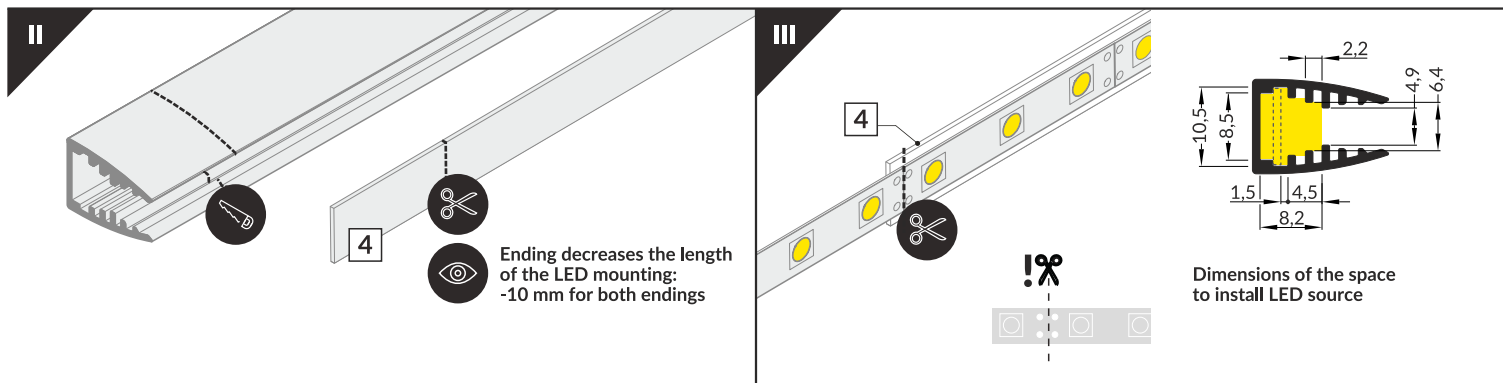

WOLGA

GLASS APPLICATION PROFILE

- 1 WOLGA ending
- 2 power supply cable
- 3 LED power supply
- 4 WOLGA LED mounting

IX POWER SUPPLY

ACCESSORIES

power switches
controller + remote
movement sensors