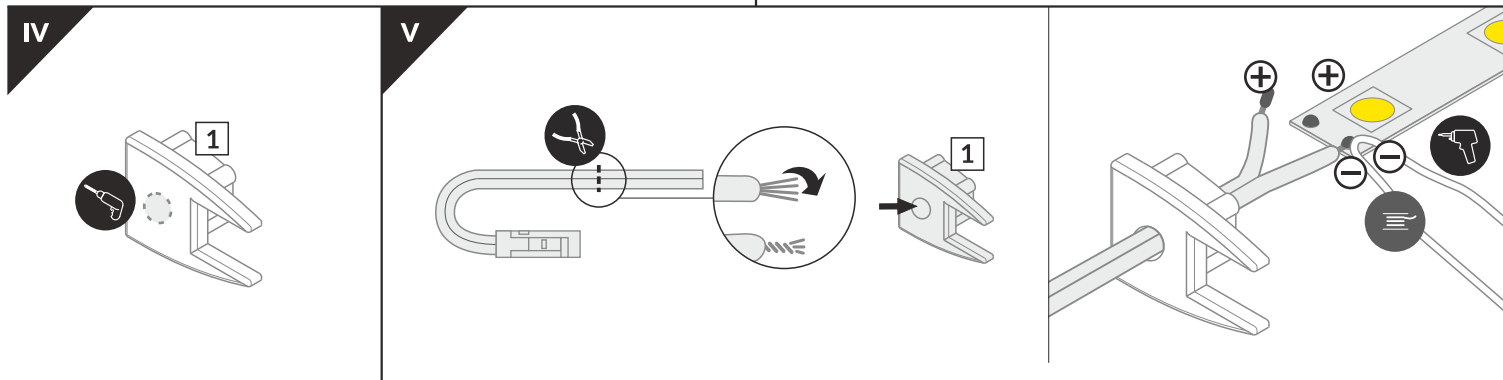

WOLGA

GLASS APPLICATION PROFILE

- 1 WOLGA ending
- 2 power supply cable
- 3 LED power supply
- 4 WOLGA LED mounting

IX POWER SUPPLY

ACCESSORIES

power switches
controller + remote
movement sensors