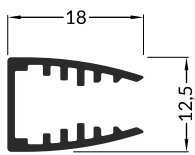

WOLGA

GLASS APPLICATION PROFILE

- 1 WOLGA ending
- 2 power supply cable
- 3 LED power supply
- 4 WOLGA LED mounting

IX POWER SUPPLY

ACCESSORIES

power switches
controller + remote
movement sensors